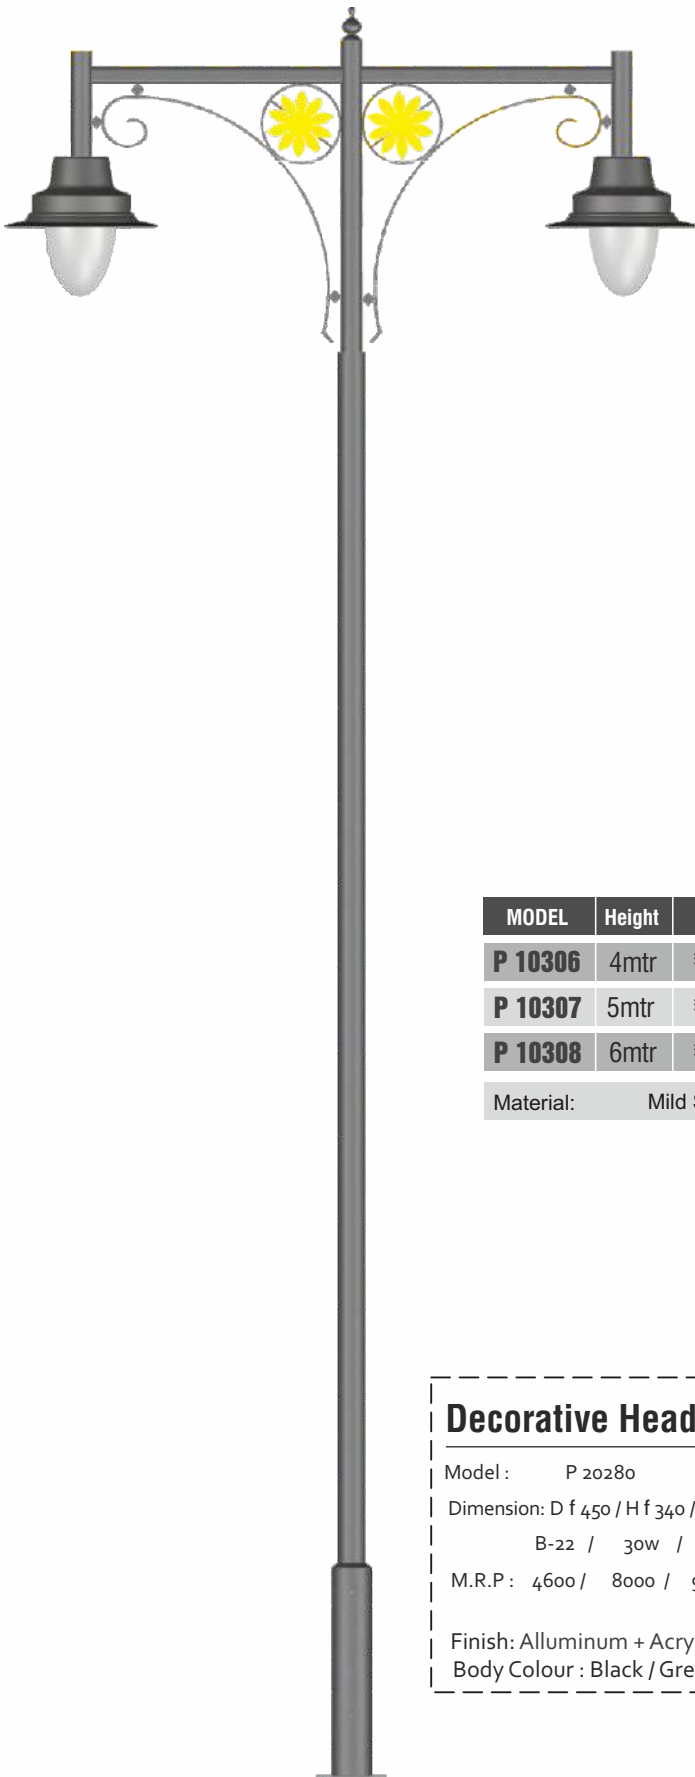

Finish: Alluminum + Acrylic
Body Colour : Black / Grey

P 20281

D f 600 / H 500 / PD f 38mm

B-22 / 70w / 100w

8500 / 14000 / 18000

Glizz Pole Light

MODEL	Height	MRP
P 10291	4mtr	₹ 22000/-
P 10292	5mtr	₹ 24000/-
P 10293	6mtr	₹ 30000/-
Material:	Mild Steel	

*Foundation set included

*Luminaries not included

Castor Pole Light

MODEL	Height	MRP
P 10296	4mtr	₹ 22000/-
P 10297	5mtr	₹ 24000/-
P 10298	6mtr	₹ 30000/-

Material: Mild Steel

Scorpius Pole Light

MODEL	Height	MRP
P 10301	4mtr	₹ 22000/-
P 10302	5mtr	₹ 24000/-
P 10303	6mtr	₹ 30000/-
Material:		Mild Steel

Stellan Pole Light

MODEL	Height	MRP
P 10306	4mtr	₹ 24000/-
P 10307	5mtr	₹ 26000/-
P 10308	6mtr	₹ 32000/-
Material:		Mild Steel

Decorative Head

Model : P 20280
 Dimension: D f 450 / H f 340 / PD f 38
 B-22 / 30w / 60w
 M.R.P: 4600 / 8000 / 9500