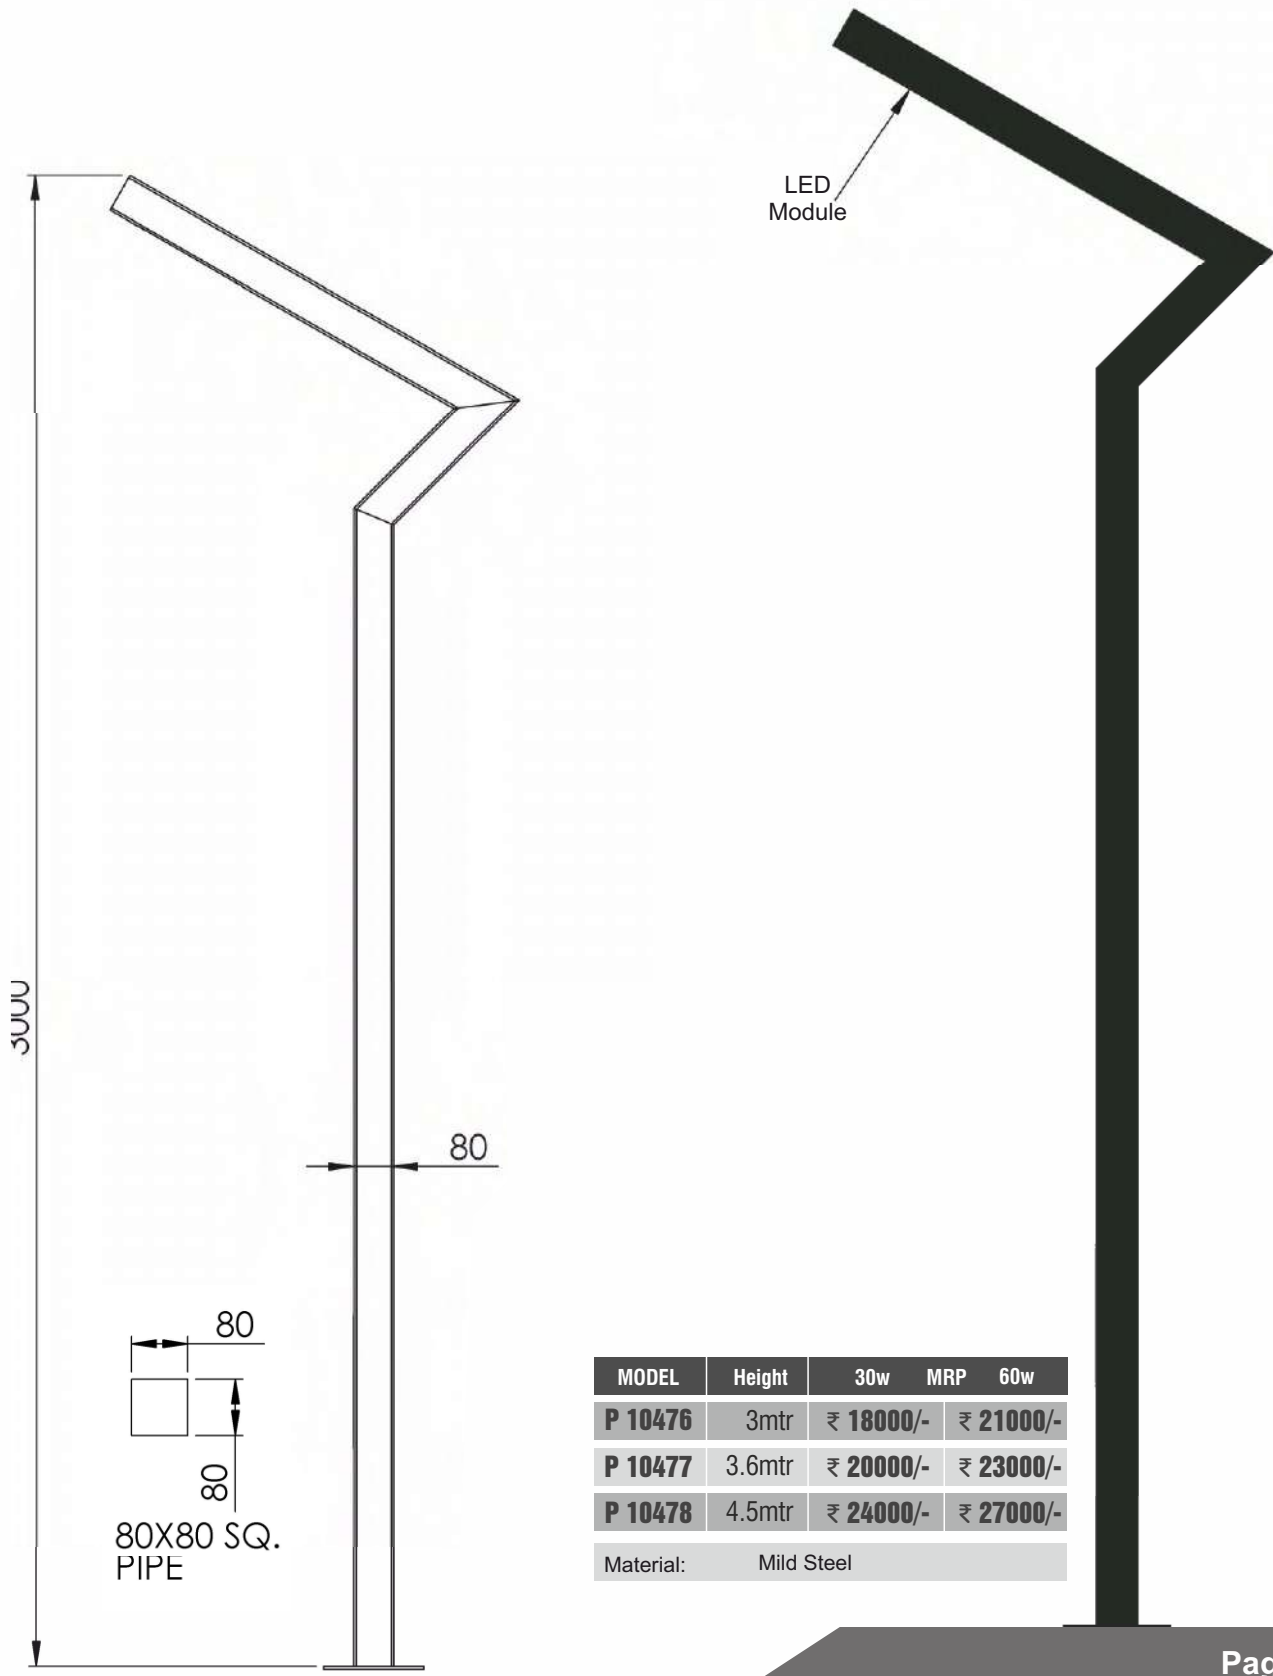

Crusa Pole Light

MODEL	Height	30w	MRP	60w
P 10476	3mtr	₹ 18000/-		₹ 21000/-
P 10477	3.6mtr	₹ 20000/-		₹ 23000/-
P 10478	4.5mtr	₹ 24000/-		₹ 27000/-

Material: Mild Steel

*Foundation set included