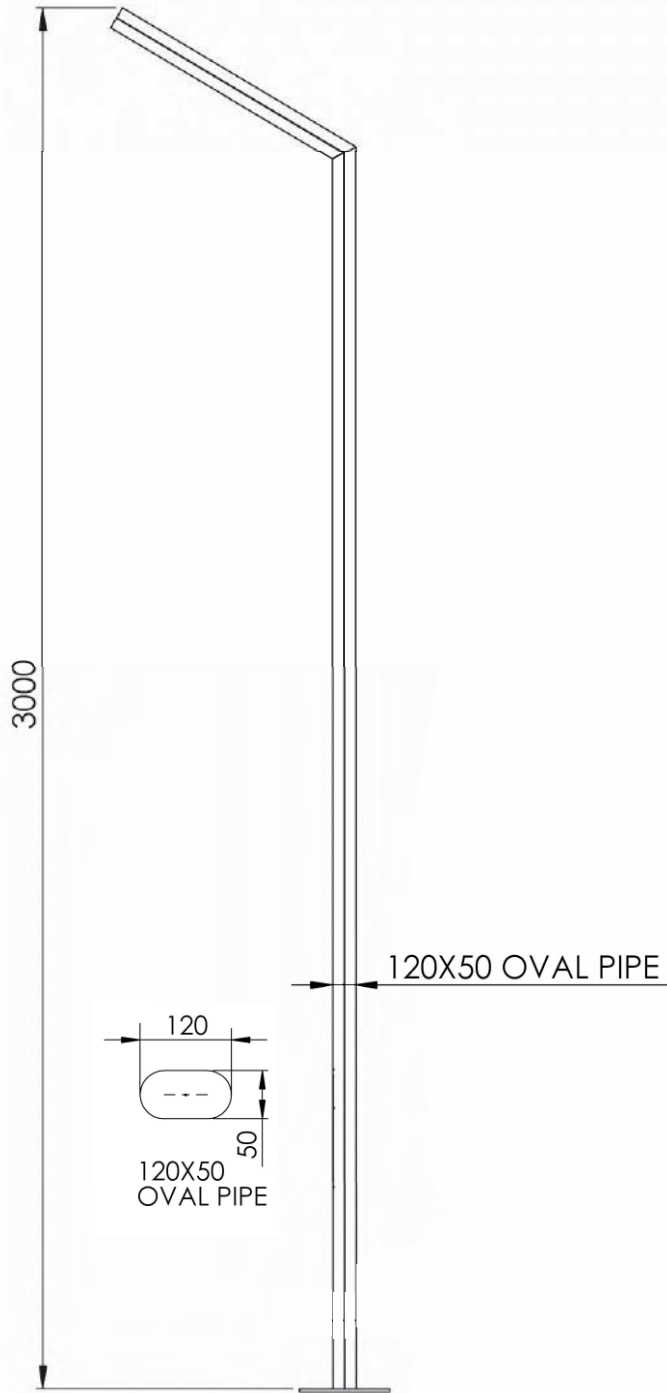

Decorative Head

Model : P 20280
 Dimension: D f 450 / H f 340 / PD f 38
 B-22 / 30w / 60w
 M.R.P: 4600 / 8000 / 9500

P 20281
 D f 600 / H 500 / PD f 38mm
 B-22 / 70w / 100w
 8500 / 14,000 / 18000

Finish: Alluminum + Acrylic
 Body Colour : Black / Grey

Cast Iron Base

Decorative Head

Model : P 20280
 Dimension: D f 450 / H f 340 / PD f 38
 B-22 / 30w / 60w
 M.R.P: 4600 / 8000 / 9500

P 20281
 D f 600 / H 500 / PD f 38mm
 B-22 / 70w / 100w
 8500 / 14000 / 18000

Gleamer Pole Light

*Foundation set included

*LED Street light not included

Parlaq Pole Light

MODEL	Height	MRP
P 10451	4mtr	₹ 59500/-
P 10452	5mtr	₹ 66500/-
P 10453	6mtr	₹ 69500/-

Material: Mild Steel

Ziofy Pole Light

MODEL	Height	MRP
P 10456	4mtr	₹ 40000/-
P 10457	5mtr	₹ 42000/-
P 10458	6mtr	₹ 44000/-

Material: Mild Steel

Aludra Pole Light

MODEL	Height	30w	MRP	60w
P 10461	3mtr	₹ 24000/-		₹ 27000/-
P 10462	3.6mtr	₹ 28000/-		₹ 31000/-
P 10463	4.5mtr	₹ 34000/-		₹ 37000/-
Material:		Mild Steel		