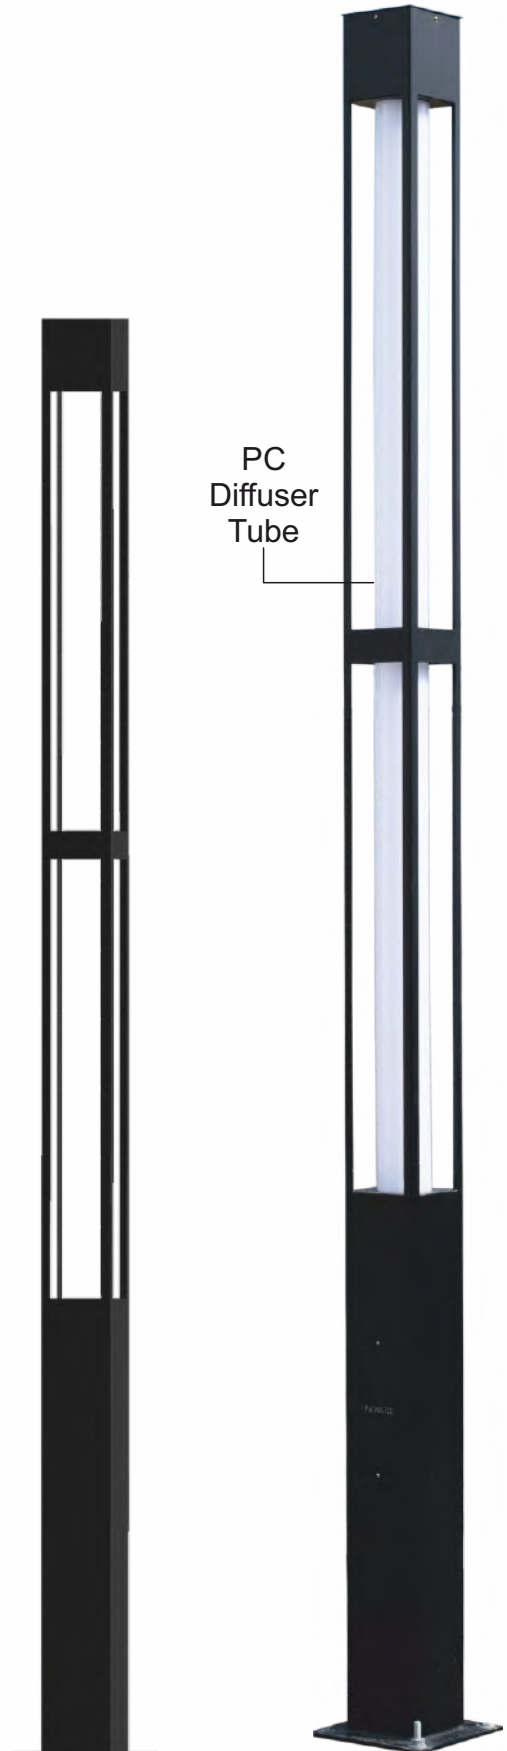

VueeRay Pole Light

Astre Pole Light

MODEL	Height	MRP
P 10121	4mtr	₹ 14000/-
P 10122	5mtr	₹ 17500/-
P 10123	6mtr	₹ 21000/-
Material:	Mild Steel	

Zestrum Pole Light

Leyf Pole Light

Sapphire Pole Light

Radianze Pole Light

Orbiss Pole Light

Double Arm Pole

MODEL	Height	MRP
P 10166	4mtr	₹ 19000/-
P 10167	5mtr	₹ 21000/-
P 10168	6mtr	₹ 24000/-

Material: Mild Steel

Splendour Pole Light

Alluria Pole Light

*Foundation set included

*LED Street light not included

Zydo Pole Light

MODEL	Height	MRP 40w
P 10181	3mtr	₹ 40000/-
P 10182	4mtr	₹ 44000/-
Material:		Mild Steel

Tigro Pole Light

MODEL	Height	MRP
P 10186	4mtr	₹ 16000/-
P 10187	5mtr	₹ 18000/-
P 10188	6mtr	₹ 21000/-
Material:		Mild Steel

Decorative Head

Model : P 20280
 Dimension: D f 450 / H f 340 / PD f 38
 B-22 / 30w / 60w
 M.R.P: 4600 / 8000 / 9500

P 20281
 D f 600 / H 500 / PD f 38mm
 B-22 / 70w / 100w
 8500 / 14000 / 18000

Finish: Alluminum + Acrylic
 Body Colour : Black / Grey