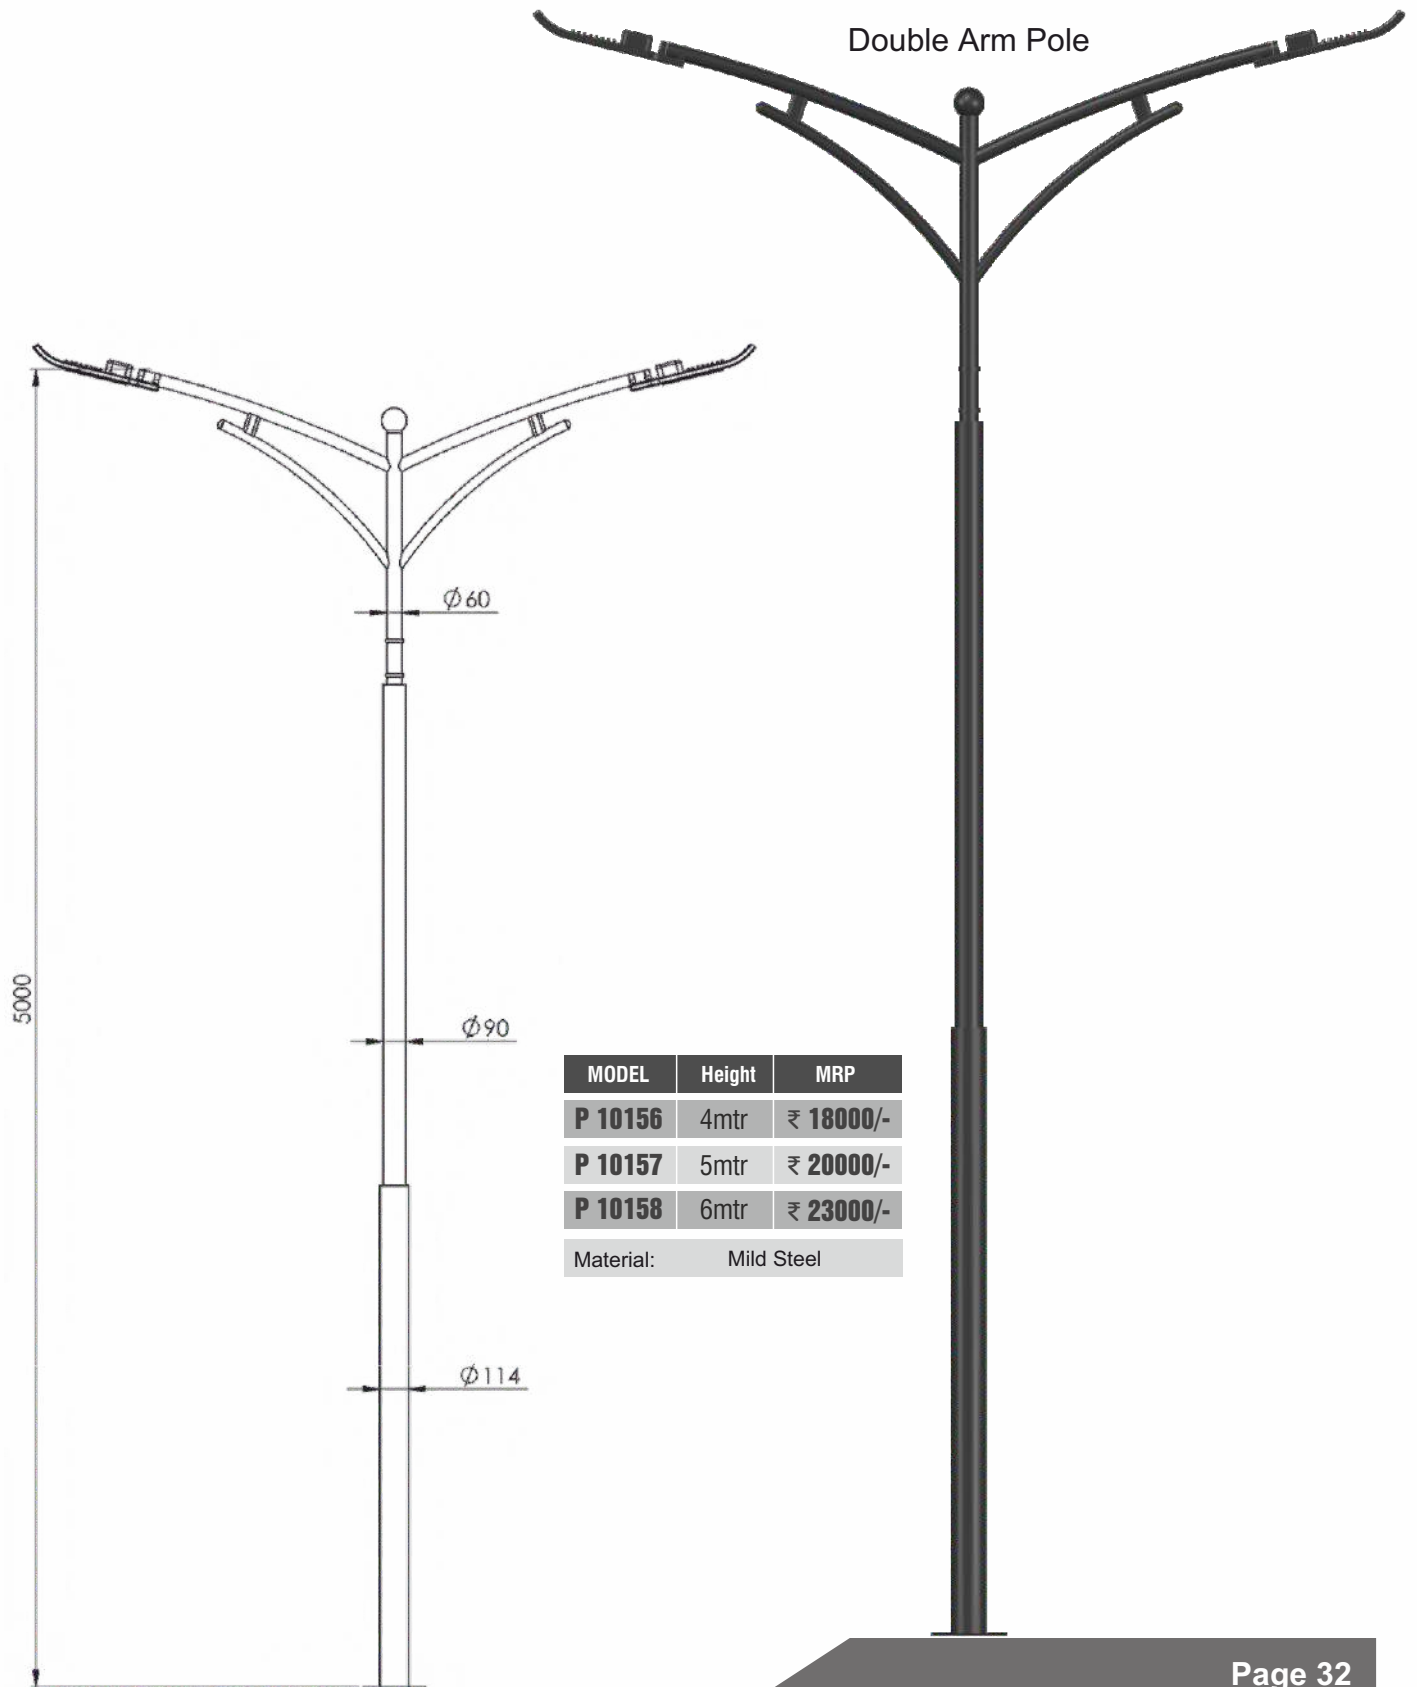

PASOLITE

POLES

May 2023

Arizona Pole Light

MODEL	Height	MRP
P 10001	5mtr	₹ 20000/-
P 10002	6mtr	₹ 22000/-
P 10003	7mtr	₹ 26000/-
Material:	Mild Steel	

Decorative Head

Model : P 20280

Dimension: D f 450 / H f 340 / PD f 38

Material: Mild Steel

Decorative Head

Model : P 20280

Dimension: D f 450 / H f 340 / PD f 38

B-22 / 30w / 60w

M.R.P: 4600 / 8000 / 9500

P 20281

D f 600 / H 500 / PD f 38mm

Rovasi Pole Light

Double Arm Pole

Breggo Pole Light

Double Arm Pole

MODEL	Height	MRP
P 10151	4mtr	₹ 17500/-
P 10152	5mtr	₹ 19500/-
P 10153	6mtr	₹ 22000/-

Material: Mild Steel

Sparcon Pole Light

Luzid Pole Light

Orbiss Pole Light

Double Arm Pole

MODEL	Height	MRP
P 10166	4mtr	₹ 19000/-
P 10167	5mtr	₹ 21000/-
P 10168	6mtr	₹ 24000/-

Material: Mild Steel

Splendour Pole Light

Alluria Pole Light

*Foundation set included

*LED Street light not included