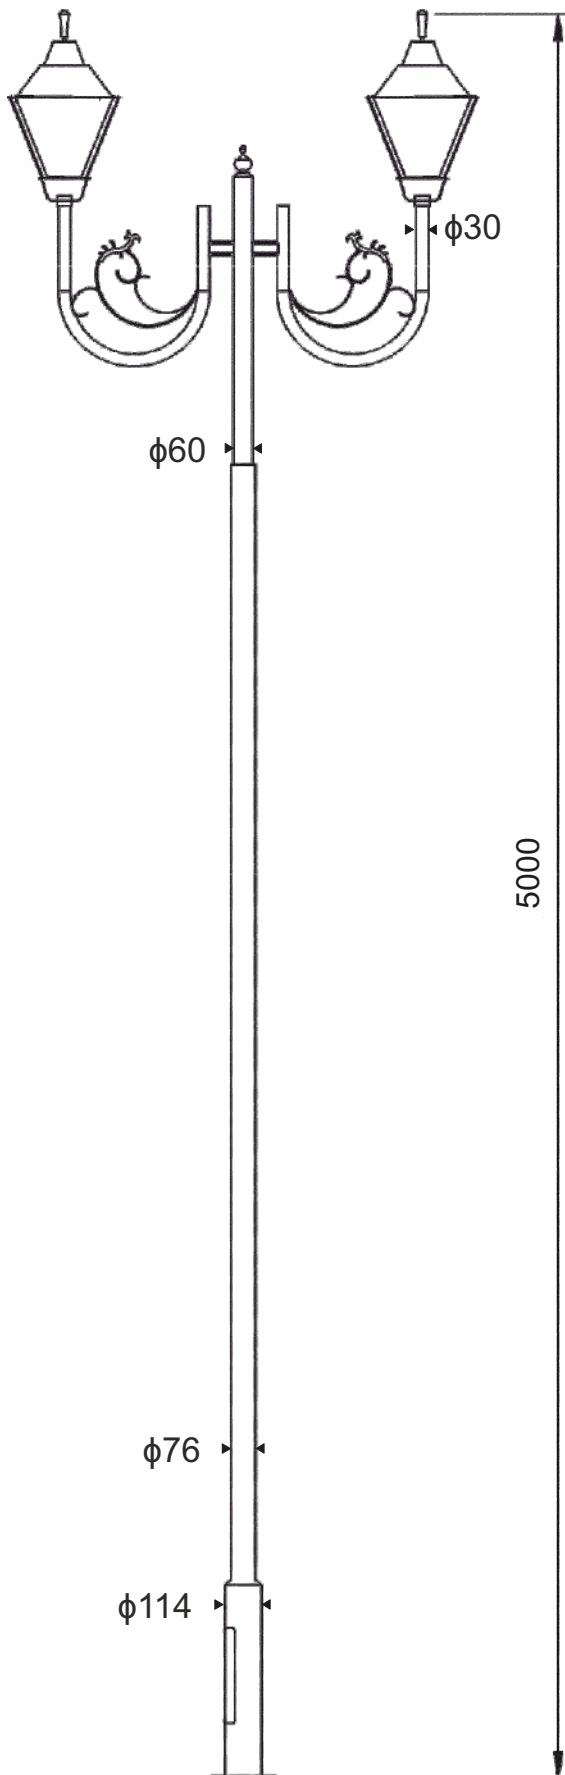

MODEL	Height	MRP
P 10286	5mtr	₹ 23000/-
P 10287	6mtr	₹ 25000/-
P 10288	7mtr	₹ 30000/-
Material	Mild Steel	

Decorative Head

Model : P 20280

Dimension: D f 450 / H f 340 / PD f 38

B-22 / 30w / 60w

M.R.P: 4600 / 8000 / 9500

Finish: Alluminum + Acrylic
Body Colour : Black / Grey

P 20281

D f 600 / H 500 / PD f 38mm

B-22 / 70w / 100w

8500 / 14000 / 18000

Glizz Pole Light

MODEL	Height	MRP
P 10291	4mtr	₹ 22000/-
P 10292	5mtr	₹ 24000/-
P 10293	6mtr	₹ 30000/-
Material:	Mild Steel	

*Foundation set included

*Luminaries not included

Castor Pole Light

MODEL	Height	MRP
P 10296	4mtr	₹ 22000/-
P 10297	5mtr	₹ 24000/-
P 10298	6mtr	₹ 30000/-

Material: Mild Steel

Scorpius Pole Light

MODEL	Height	MRP
P 10301	4mtr	₹ 22000/-
P 10302	5mtr	₹ 24000/-
P 10303	6mtr	₹ 30000/-
Material:		Mild Steel

Model : P 20281
 Dimension: D f 600 / H 500 / PD f 38mm
 B-22 / 70w / 100w
 8500 / 14000 / 18000

Finish: Alluminum + Acrylic
 Body Colour : Black / Grey

Zenith Pole Light

Rovasi Pole Light

MODEL	Height	MRP
P 10316	5mtr	₹ 26000/-
P 10317	6mtr	₹ 28000/-
P 10318	7mtr	₹ 32000/-
Material:		Mild Steel