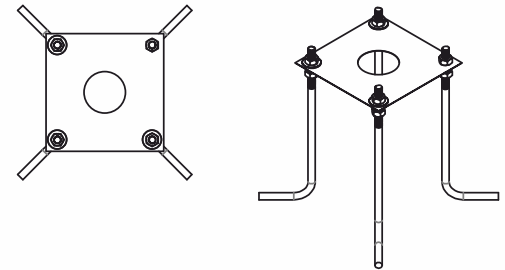

FOUNDATION DETAILS

FOR 200X200 MM BASE PLATE

TYPICAL ASSEMBLY OF FOUNDATION BOLT AND TEMPLATE

FOR 250X250 MM BASE PLATE

FOR 300X300 MM BASE PLATE

FOUNDATION DETAILS (DEPTH AND REINFORCEMENT TO BE DECIDED BASED ON SITE SOIL CONDITIONS).

NOTES:-

1. Only Foundation bolts and template are in our scope of supply .
2. Dimension 150 mm marked * is the minimum dimension required , to be increased depending upon the water stagnation level at the site .
3. Standard for poles upto 4.6 Meters (200x200mm Base Plate)
  Standard for poles Above 4.6 Meters And Upto 7 Meters (250x250mm Base Plate)
  Standard for poles Above 7 Meters (300x300mm Base Plate)
4. Poles can be **GALVANIZED** at an additional cost.

All dimensions are in mm