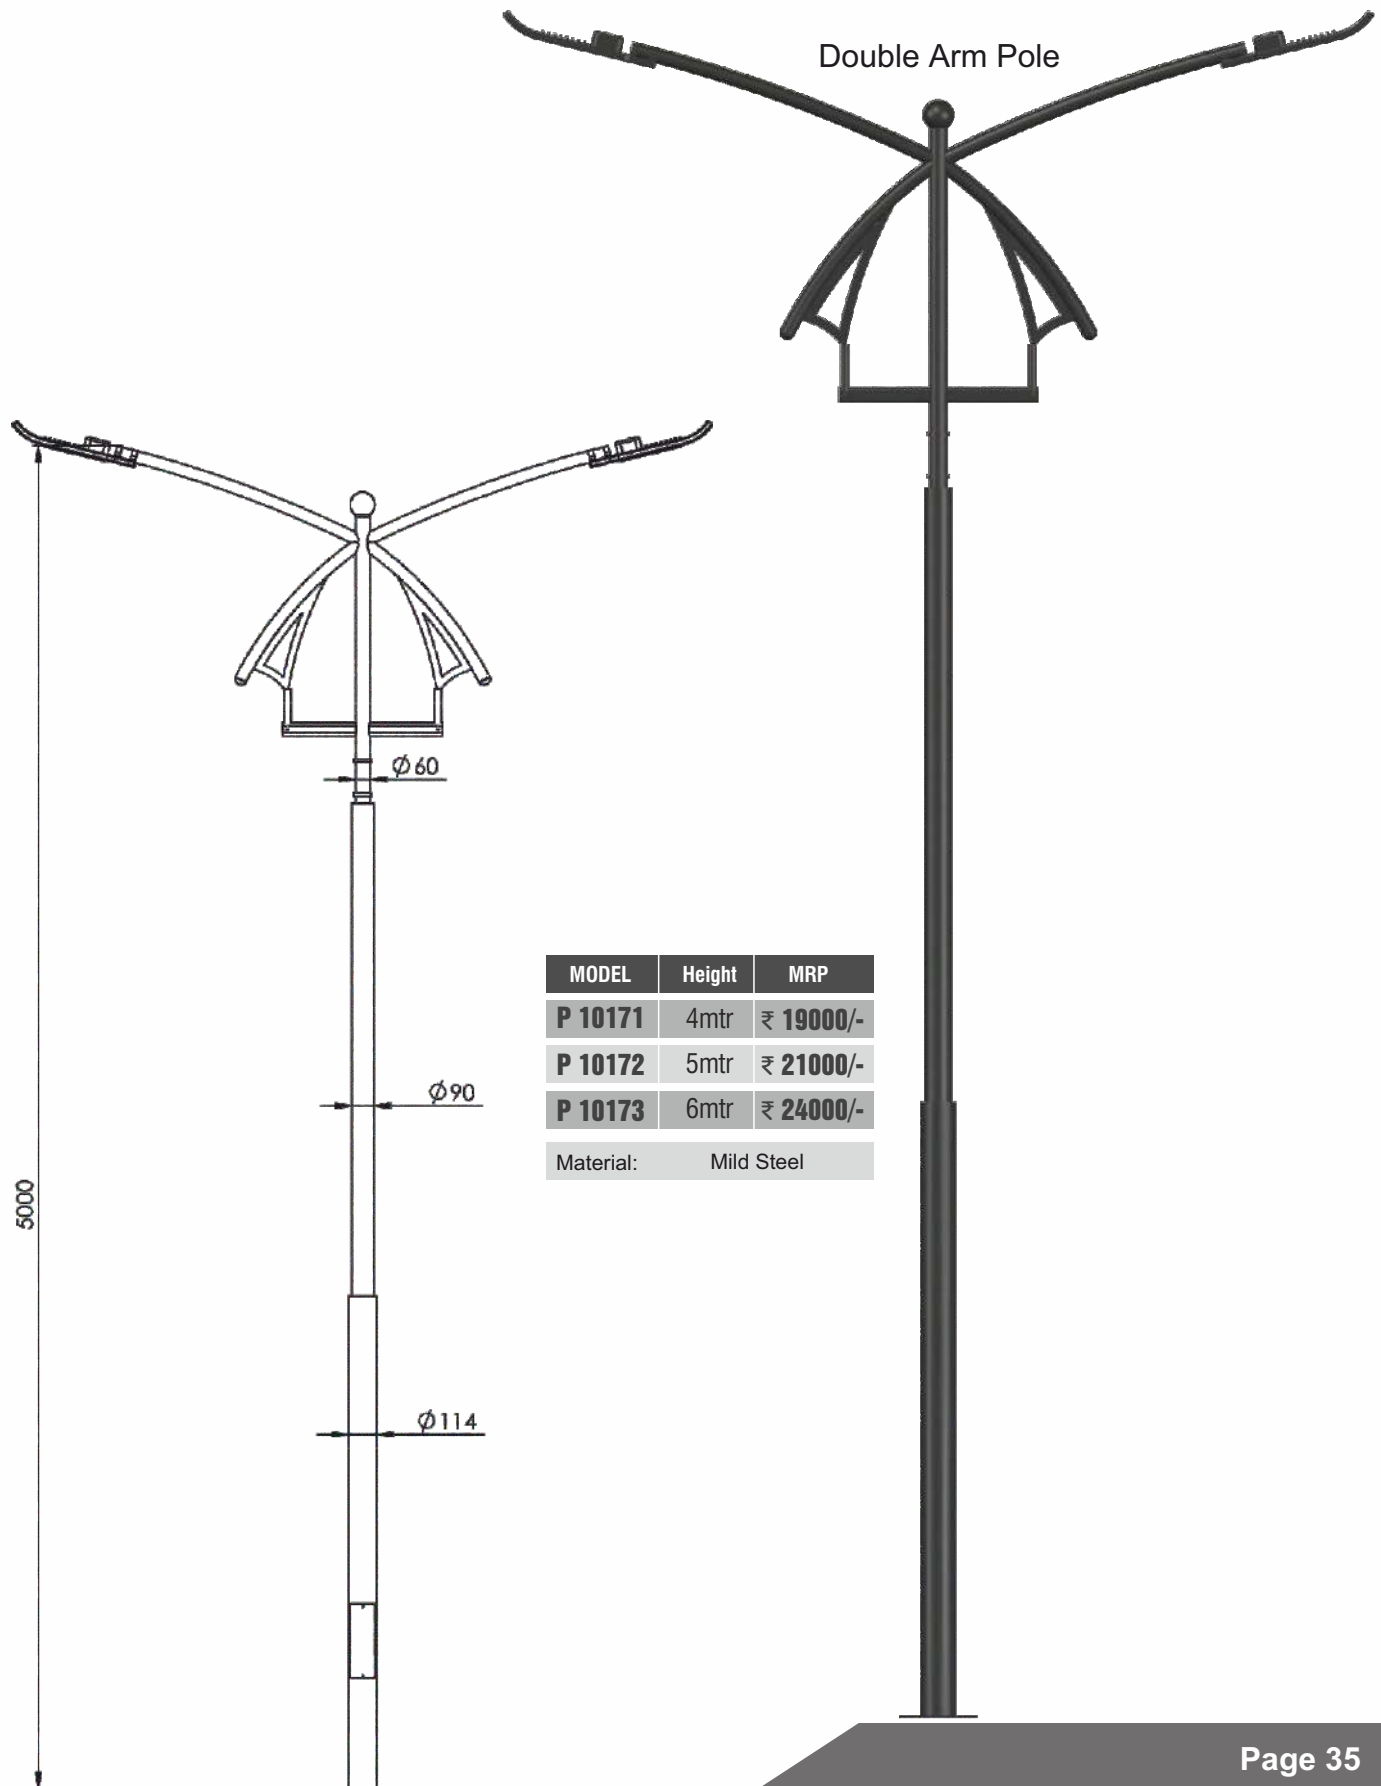

Material: Mild Steel

Decorative Head

Model : P 20280

Dimension: D f 450 / H f 340 / PD f 38

B-22 / 30w / 60w

M.R.P: 4600 / 8000 / 9500

P 20281

D f 600 / H 500 / PD f 38mm

Orbiss Pole Light

Double Arm Pole

MODEL	Height	MRP
P 10166	4mtr	₹ 19000/-
P 10167	5mtr	₹ 21000/-
P 10168	6mtr	₹ 24000/-

Material: Mild Steel

Splendour Pole Light

Alluria Pole Light

*Foundation set included

*LED Street light not included

Zydo Pole Light

MODEL	Height	MRP 40w
P 10181	3mtr	₹ 40000/-
P 10182	4mtr	₹ 44000/-
Material:		Mild Steel

Tigro Pole Light

MODEL	Height	MRP
P 10186	4mtr	₹ 16000/-
P 10187	5mtr	₹ 18000/-
P 10188	6mtr	₹ 21000/-
Material:		Mild Steel

Decorative Head

Model : P 20280
 Dimension: D f 450 / H f 340 / PD f 38
 B-22 / 30w / 60w
 M.R.P: 4600 / 8000 / 9500

P 20281
 D f 600 / H 500 / PD f 38mm
 B-22 / 70w / 100w
 8500 / 14000 / 18000

Finish: Alluminum + Acrylic
 Body Colour : Black / Grey