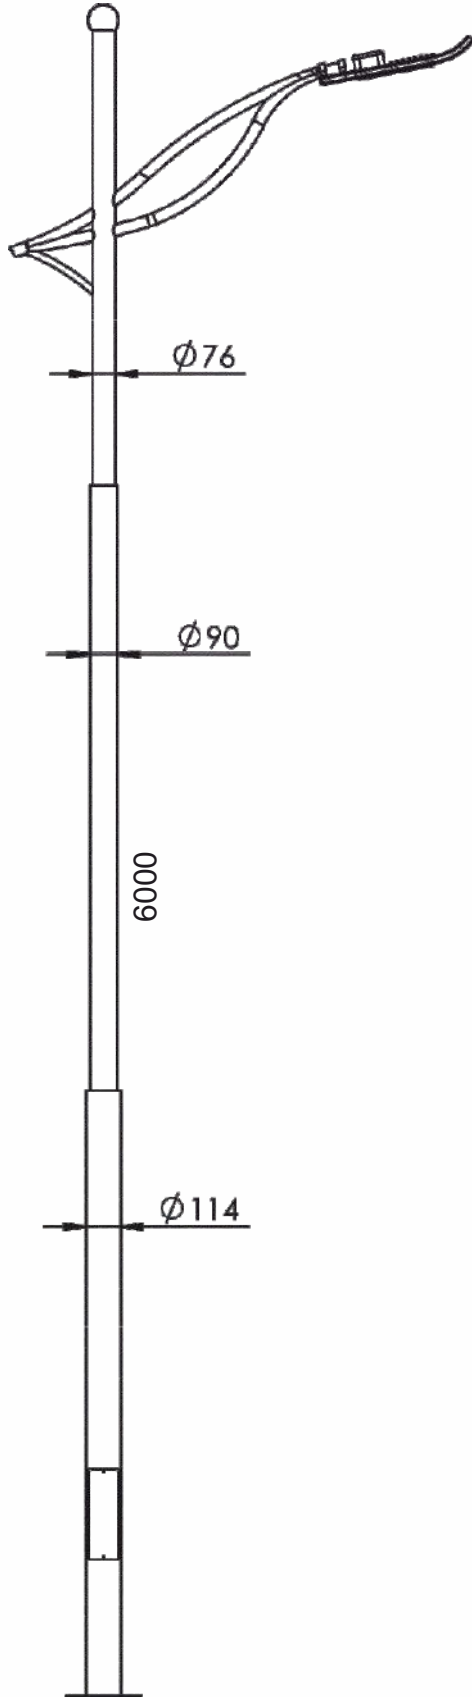

Finish: Alluminum + Acrylic
 Body Colour : Black / Grey

Tokala Pole Light

MODEL	Height	MRP
P 10426	4mtr	₹ 20000/-
P 10427	5mtr	₹ 22000/-
P 10428	6mtr	₹ 24000/-
Material:	Mild Steel	

Pegasus Pole Light

MODEL	Height	MRP
P 10431	4mtr	₹ 21000/-
P 10432	5mtr	₹ 23000/-
P 10433	6mtr	₹ 25000/-