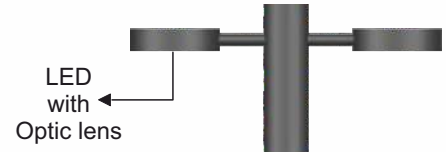

Avalon Pole Light

MODEL	Height	30w	MRP	60w
P 10266	3mtr	₹ 28000/-		₹ 31000/-
P 10267	4mtr	₹ 30000/-		₹ 33000/-
P 10268	5mtr	₹ 34000/-		₹ 37000/-

Material: Mild Steel