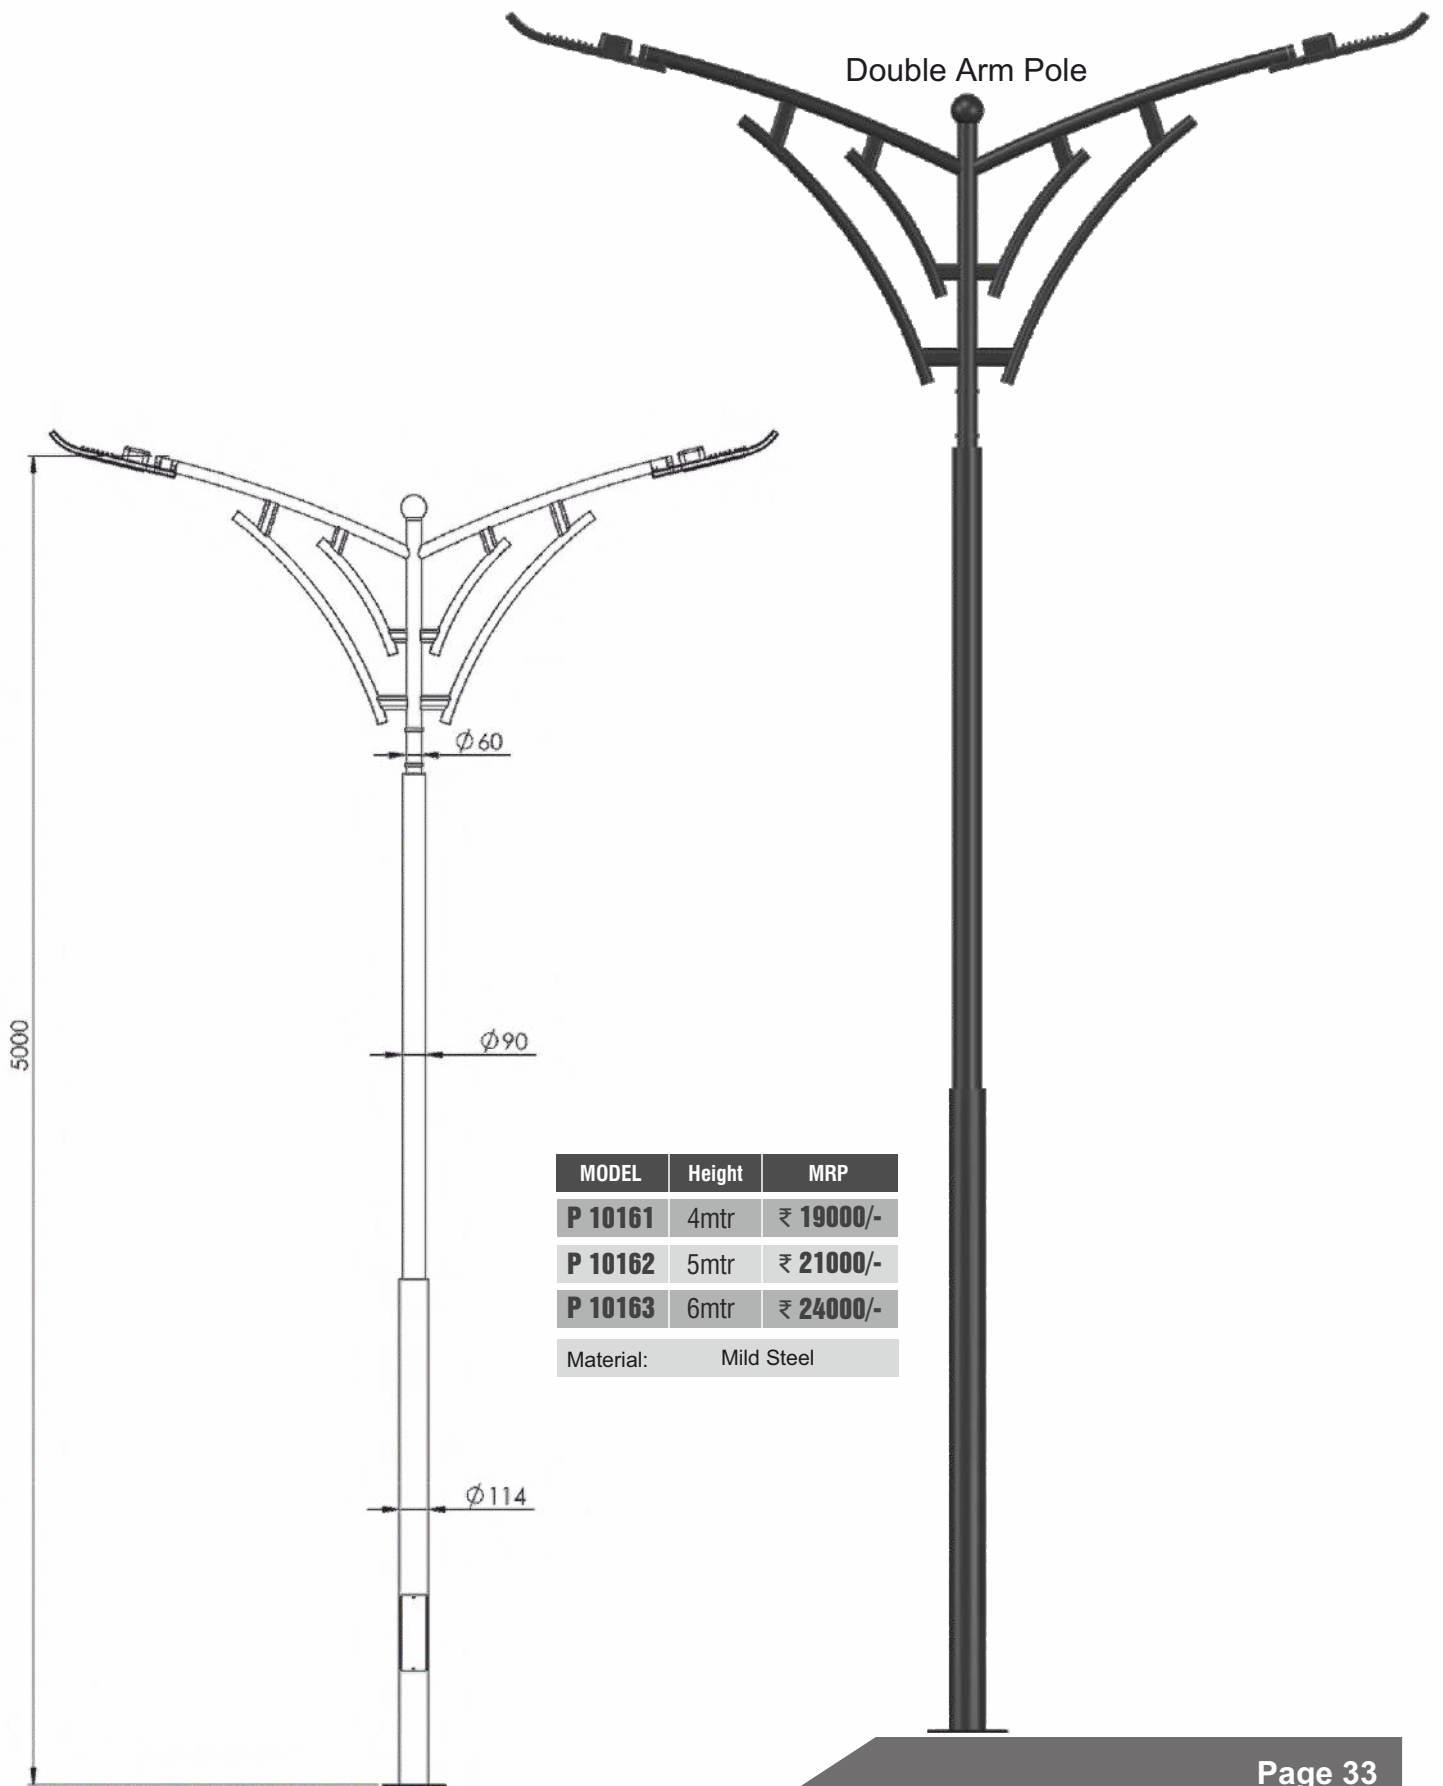

PASOLITE

POLES

May 2023

Arizona Pole Light

MODEL	Height	MRP
P 10001	5mtr	₹ 20000/-
P 10002	6mtr	₹ 22000/-
P 10003	7mtr	₹ 26000/-
Material:	Mild Steel	

Decorative Head

Model : P 20280

Dimension: D f 450 / H f 340 / PD f 38

Material: Mild Steel

Decorative Head

Model : P 20280

Dimension: D f 450 / H f 340 / PD f 38

B-22 / 30w / 60w

M.R.P: 4600 / 8000 / 9500

P 20281

D f 600 / H 500 / PD f 38mm

Rovasi Pole Light

Double Arm Pole

Breggo Pole Light

Double Arm Pole

MODEL	Height	MRP
P 10151	4mtr	₹ 17500/-
P 10152	5mtr	₹ 19500/-
P 10153	6mtr	₹ 22000/-

Material: Mild Steel

Sparcon Pole Light

Luzid Pole Light

Orbiss Pole Light

Double Arm Pole

MODEL	Height	MRP
P 10166	4mtr	₹ 19000/-
P 10167	5mtr	₹ 21000/-
P 10168	6mtr	₹ 24000/-

Material: Mild Steel

Splendour Pole Light

Alluria Pole Light

*Foundation set included

*LED Street light not included