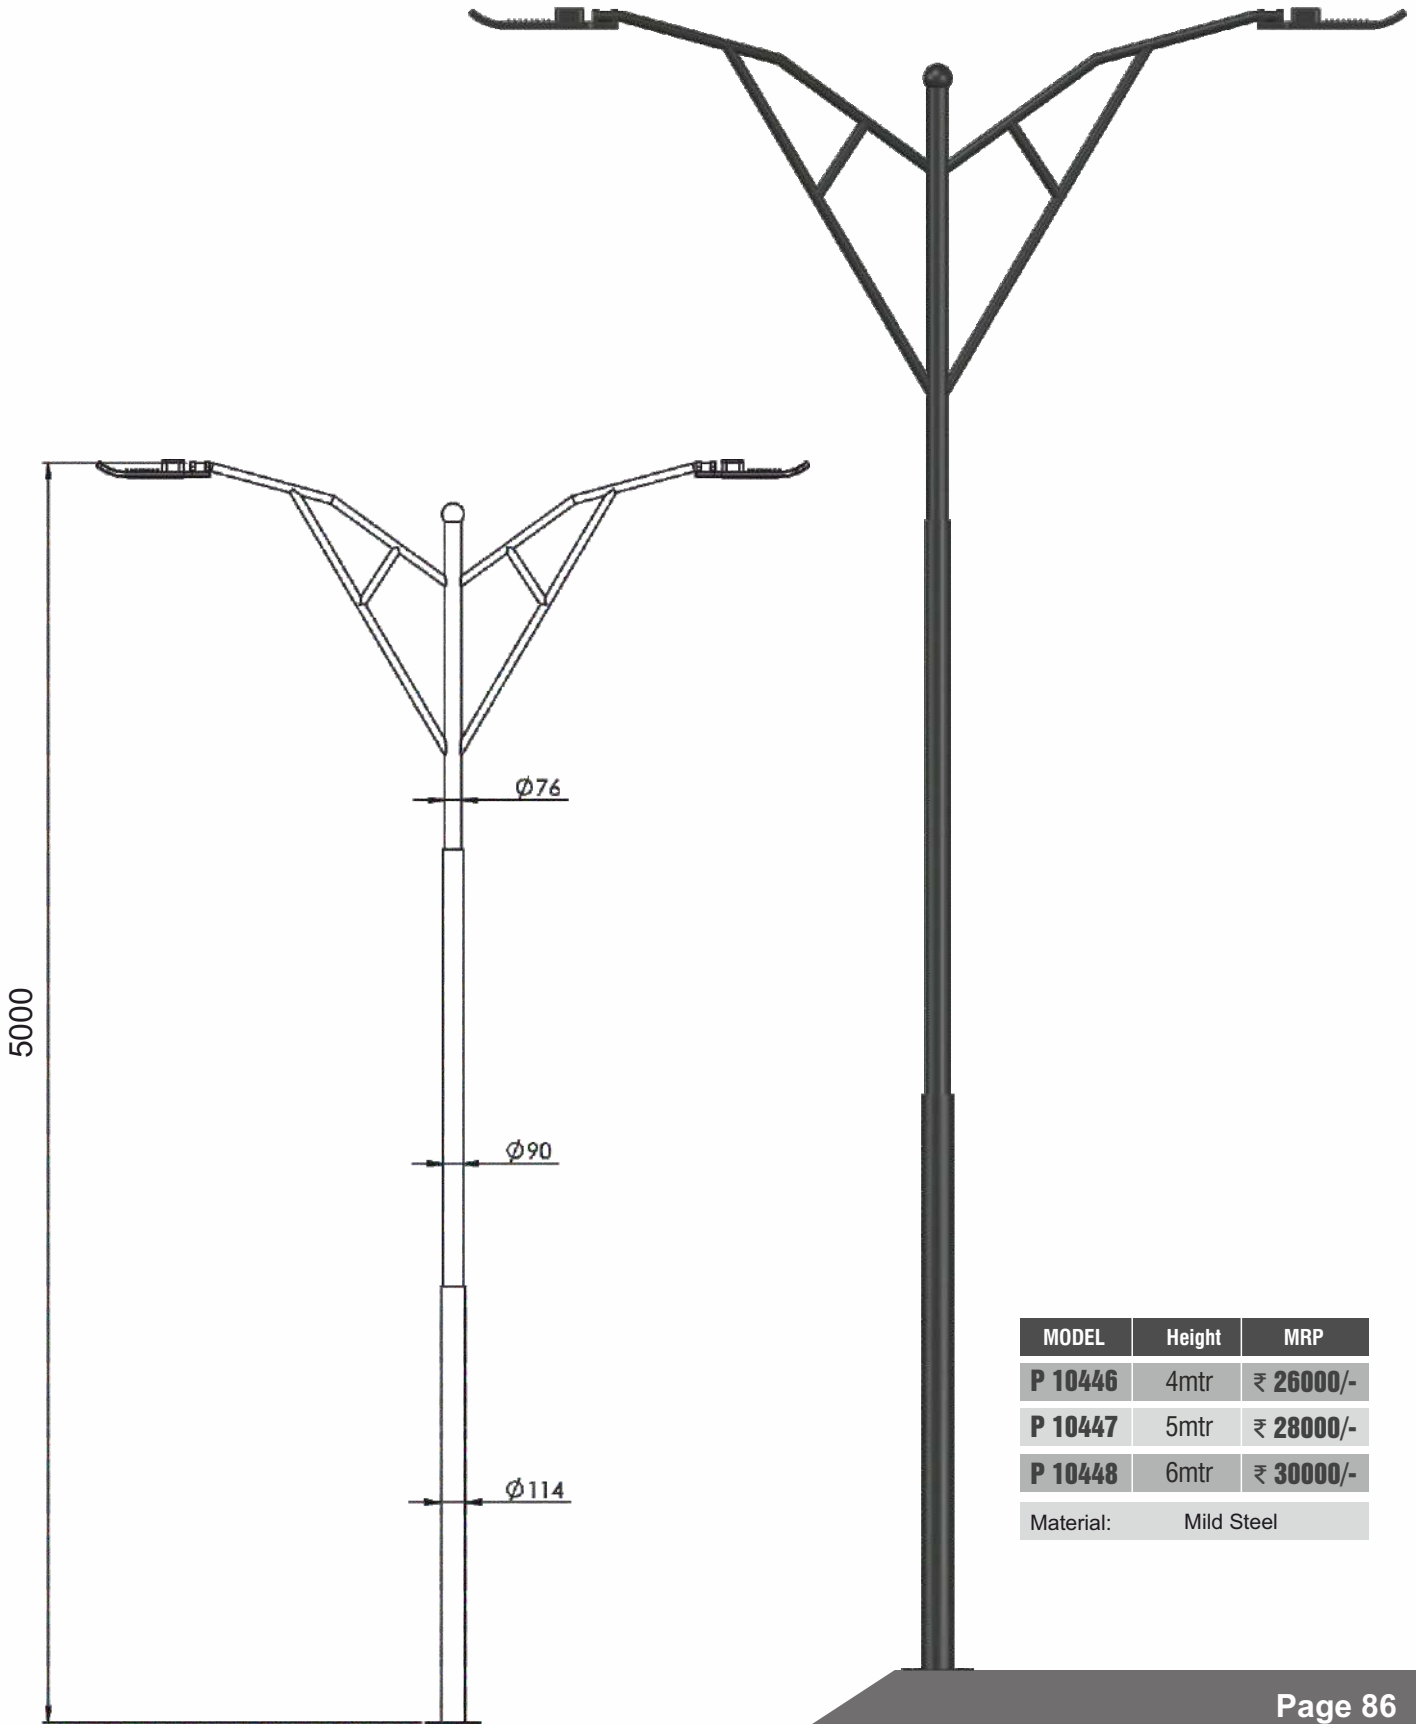

Finish: Alluminum + Acrylic
 Body Colour : Black / Grey

Tokala Pole Light

MODEL	Height	MRP
P 10426	4mtr	₹ 20000/-
P 10427	5mtr	₹ 22000/-
P 10428	6mtr	₹ 24000/-
Material:	Mild Steel	

Pegasus Pole Light

MODEL	Height	MRP
P 10431	4mtr	₹ 21000/-
P 10432	5mtr	₹ 23000/-
P 10433	6mtr	₹ 25000/-

Material: Mild Steel

Zencko Pole Light

MODEL	Height	MRP
P 10436	4mtr	₹ 21000/-
P 10437	5mtr	₹ 23000/-
P 10438	6mtr	₹ 25000/-
Material:	Mild Steel	

Jolt Pole Light

*Foundation set included

*LED Street light not included

Gleamer Pole Light

*Foundation set included

*LED Street light not included

Parlaq Pole Light

MODEL	Height	MRP
P 10451	4mtr	₹ 59500/-
P 10452	5mtr	₹ 66500/-
P 10453	6mtr	₹ 69500/-

Material: Mild Steel

Ziofy Pole Light

MODEL	Height	MRP
P 10456	4mtr	₹ 40000/-
P 10457	5mtr	₹ 42000/-
P 10458	6mtr	₹ 44000/-

Material: Mild Steel

Aludra Pole Light

MODEL	Height	30w	MRP	60w
P 10461	3mtr	₹ 24000/-		₹ 27000/-
P 10462	3.6mtr	₹ 28000/-		₹ 31000/-
P 10463	4.5mtr	₹ 34000/-		₹ 37000/-
Material:		Mild Steel		