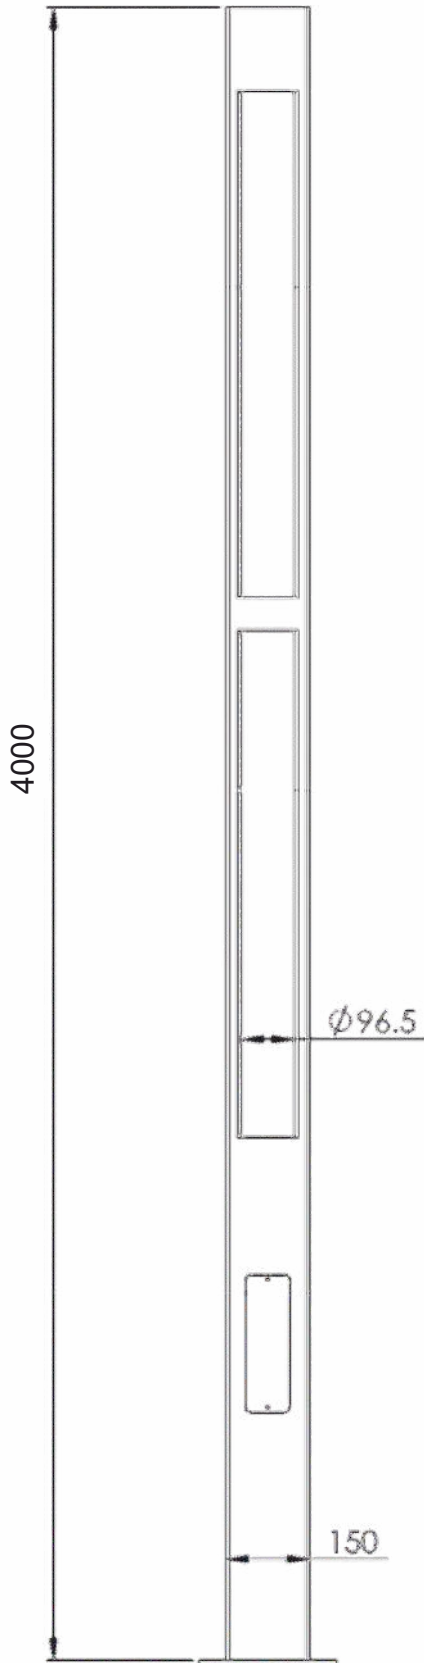

Material: Mild Steel

Decorative Head

Model : P 20280

Dimension: D f 450 / H f 340 / PD f 38

B-22 / 30w / 60w

M.R.P: 4600 / 8000 / 9500

P 20281

D f 600 / H 500 / PD f 38mm

Orbiss Pole Light

Double Arm Pole

MODEL	Height	MRP
P 10166	4mtr	₹ 19000/-
P 10167	5mtr	₹ 21000/-
P 10168	6mtr	₹ 24000/-

Material: Mild Steel

Splendour Pole Light

Alluria Pole Light

*Foundation set included

*LED Street light not included

Zydo Pole Light

MODEL	Height	MRP 40w
P 10181	3mtr	₹ 40000/-
P 10182	4mtr	₹ 44000/-
Material:		Mild Steel

Tigro Pole Light

MODEL	Height	MRP
P 10186	4mtr	₹ 16000/-
P 10187	5mtr	₹ 18000/-
P 10188	6mtr	₹ 21000/-
Material:		Mild Steel

Decorative Head

Model : P 20280
 Dimension: D f 450 / H f 340 / PD f 38
 B-22 / 30w / 60w
 M.R.P: 4600 / 8000 / 9500

P 20281
 D f 600 / H 500 / PD f 38mm
 B-22 / 70w / 100w
 8500 / 14000 / 18000

Finish: Alluminum + Acrylic
 Body Colour : Black / Grey