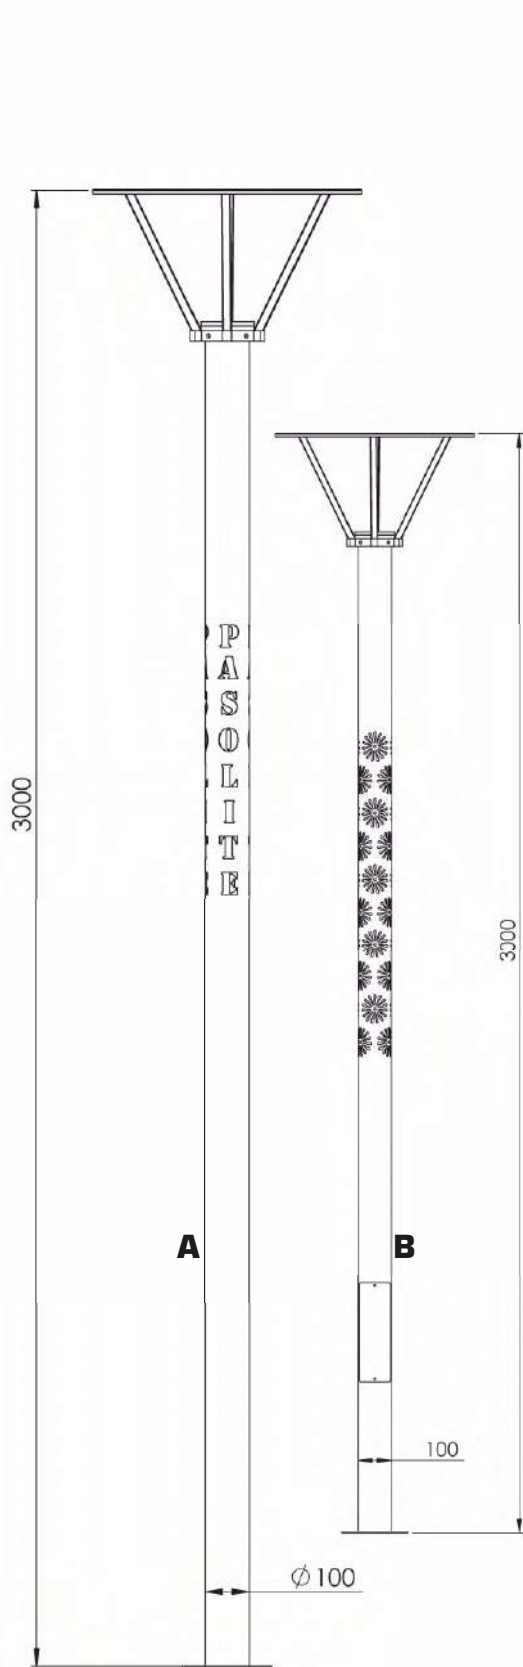

Eltom Pole Lights

A		
MODEL	Height	MRP (50w + 20w)
P 10511	3mtr	₹ 36000/-
P 10512	3.6mtr	₹ 38000/-
P 10513	4.5mtr	₹ 42000/-

B		
MODEL	Height	MRP (50w + 20w)
P 10516	3mtr	₹ 36000/-
P 10517	3.6mtr	₹ 38000/-
P 10518	4.5mtr	₹ 42000/-

Material: Mild Steel