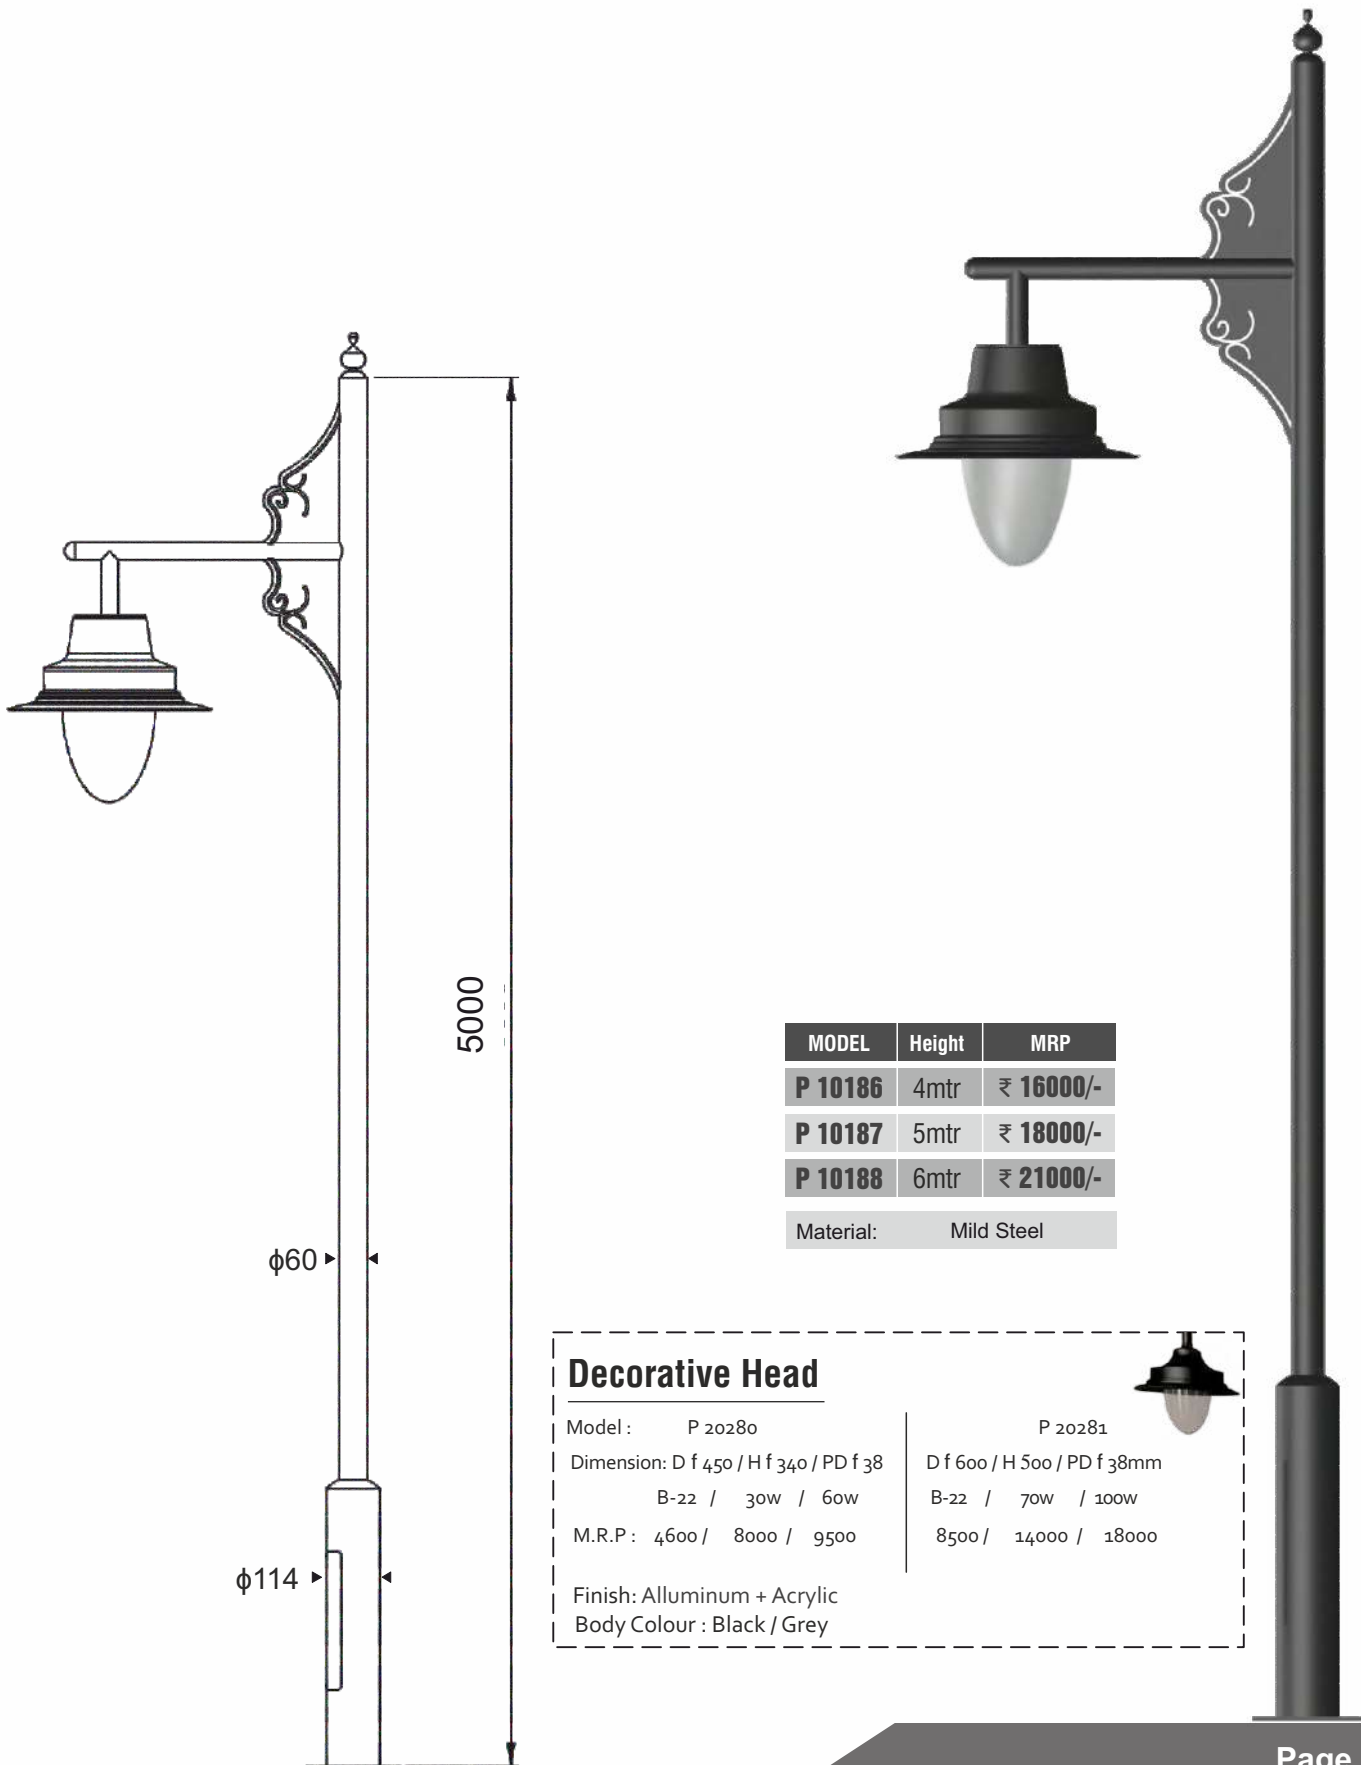

PASOLITE

POLES

May 2023

Arizona Pole Light

MODEL	Height	MRP
P 10001	5mtr	₹ 20000/-
P 10002	6mtr	₹ 22000/-
P 10003	7mtr	₹ 26000/-
Material:	Mild Steel	

Decorative Head

Model : P 20280

Dimension: D f 450 / H f 340 / PD f 38

Material: Mild Steel

Decorative Head

Model : P 20280

Dimension: D f 450 / H f 340 / PD f 38

B-22 / 30w / 60w

M.R.P: 4600 / 8000 / 9500

P 20281

D f 600 / H 500 / PD f 38mm

Orbiss Pole Light

Double Arm Pole

MODEL	Height	MRP
P 10166	4mtr	₹ 19000/-
P 10167	5mtr	₹ 21000/-
P 10168	6mtr	₹ 24000/-

Material: Mild Steel

Splendour Pole Light

Alluria Pole Light

*Foundation set included

*LED Street light not included

Zydo Pole Light

MODEL	Height	MRP 40w
P 10181	3mtr	₹ 40000/-
P 10182	4mtr	₹ 44000/-
Material:		Mild Steel

Tigro Pole Light

MODEL	Height	MRP
P 10186	4mtr	₹ 16000/-
P 10187	5mtr	₹ 18000/-
P 10188	6mtr	₹ 21000/-
Material:		Mild Steel