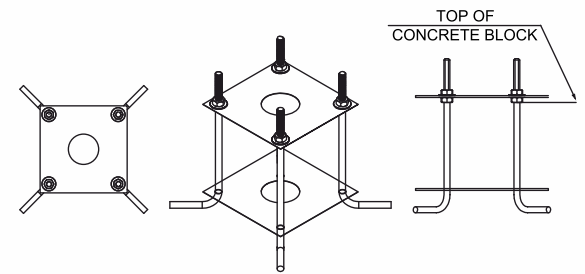

FOR 300X300 MM BASE PLATE

FOUNDATION TEMPLATE M16 J-BOLT

FOUNDATION DETAILS (DEPTH AND REINFORCEMENT TO BE DECIDED BASED ON SITE SOIL CONDITIONS).

NOTES:-

1. Only Foundation bolts and template are in our scope of supply .
2. Dimension 150 mm marked * is the minimum dimension required , to be increased depending upon the water stagnation level at the site .
3. Standard for poles upto 4.6 Meters (200x200mm Base Plate)
Standard for poles Above 4.6 Meters And Upto 7 Meters (250x250mm Base Plate)
Standard for poles Above 7 Meters (300x300mm Base Plate)
4. Poles can be **GALVANIZED** at an additional cost.