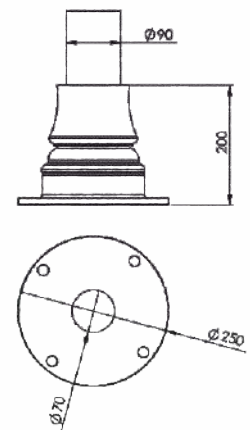

Ekta

MODEL	MRP
P 10904	₹ 12000/-