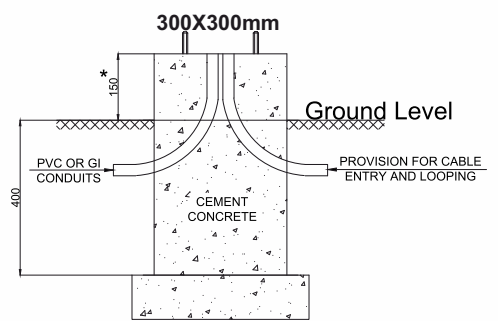

FOR 300X300 MM BASE PLATE

FOUNDATION TEMPLATE M16 J-BOLT

FOUNDATION DETAILS (DEPTH AND REINFORCEMENT TO BE DECIDED BASED ON SITE SOIL CONDITIONS).

NOTES:-

1. Only Foundation bolts and template are in our scope of supply .
2. Dimension 150 mm marked * is the minimum dimension required , to be increased depending upon the water stagnation level at the site .
3. Standard for poles upto 4.6 Meters (200x200mm Base Plate)
Standard for poles Above 4.6 Meters And Upto 7 Meters (250x250mm Base Plate)
Standard for poles Above 7 Meters (300x300mm Base Plate)
4. Poles can be **GALVANIZED** at an additional cost.

All dimensions are in mm