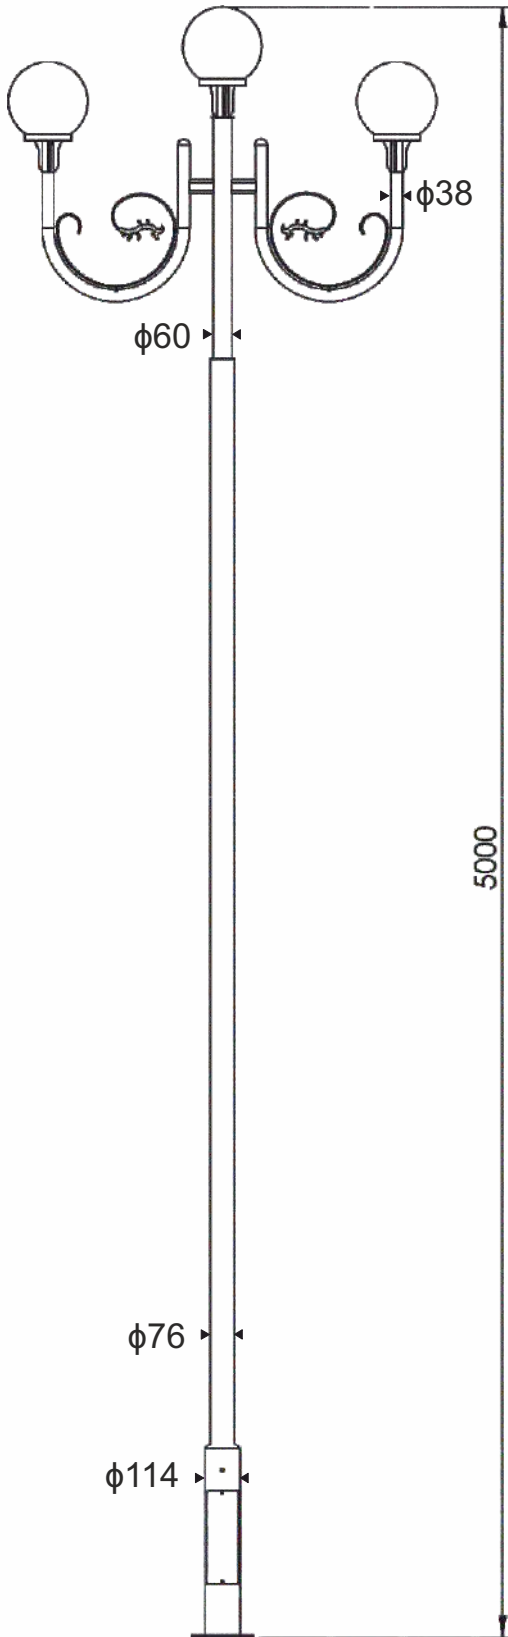

Decorative Head

Model : P 20280
 Dimension: D f 450 / H f 340 / PD f 38
 B-22 / 30w / 60w
 M.R.P: 4600 / 8000 / 9500

P 20281
 D f 600 / H 500 / PD f 38mm
 B-22 / 70w / 100w
 8500 / 14000 / 18000

Finish: Alluminum + Acrylic
 Body Colour : Black / Grey

Finish: Alluminum + Acrylic
Body Colour : Black / Grey

P 20281

D f 600 / H 500 / PD f 38mm

B-22 / 70w / 100w

8500 / 14000 / 18000

Glizz Pole Light

MODEL	Height	MRP
P 10291	4mtr	₹ 22000/-
P 10292	5mtr	₹ 24000/-
P 10293	6mtr	₹ 30000/-
Material:	Mild Steel	

*Foundation set included

*Luminaries not included

Castor Pole Light

MODEL	Height	MRP
P 10296	4mtr	₹ 22000/-
P 10297	5mtr	₹ 24000/-
P 10298	6mtr	₹ 30000/-

Material: Mild Steel

Scorpius Pole Light

MODEL	Height	MRP
P 10301	4mtr	₹ 22000/-
P 10302	5mtr	₹ 24000/-
P 10303	6mtr	₹ 30000/-
Material:		Mild Steel

Model : P 20281
 Dimension: D f 600 / H 500 / PD f 38mm
 B-22 / 70w / 100w
 8500 / 14000 / 18000

Finish: Alluminum + Acrylic
 Body Colour : Black / Grey

Zenith Pole Light

Rovasi Pole Light

MODEL	Height	MRP
P 10316	5mtr	₹ 26000/-
P 10317	6mtr	₹ 28000/-
P 10318	7mtr	₹ 32000/-
Material:		Mild Steel