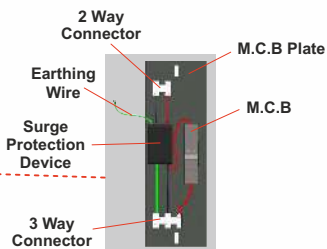

Material: Mild Steel

LED with
Optic Lens

Antares Pole Light

MODEL	Height	MRP
P 10376	4mtr	₹ 34000/-
P 10377	5mtr	₹ 36000/-
P 10378	6mtr	₹ 40000/-

Material: Mild Steel

Hoggar Pole Light

MODEL	Height	MRP
P 10382	6mtr	₹ 30000/-
P 10383	7mtr	₹ 35000/-
Material:		Mild Steel