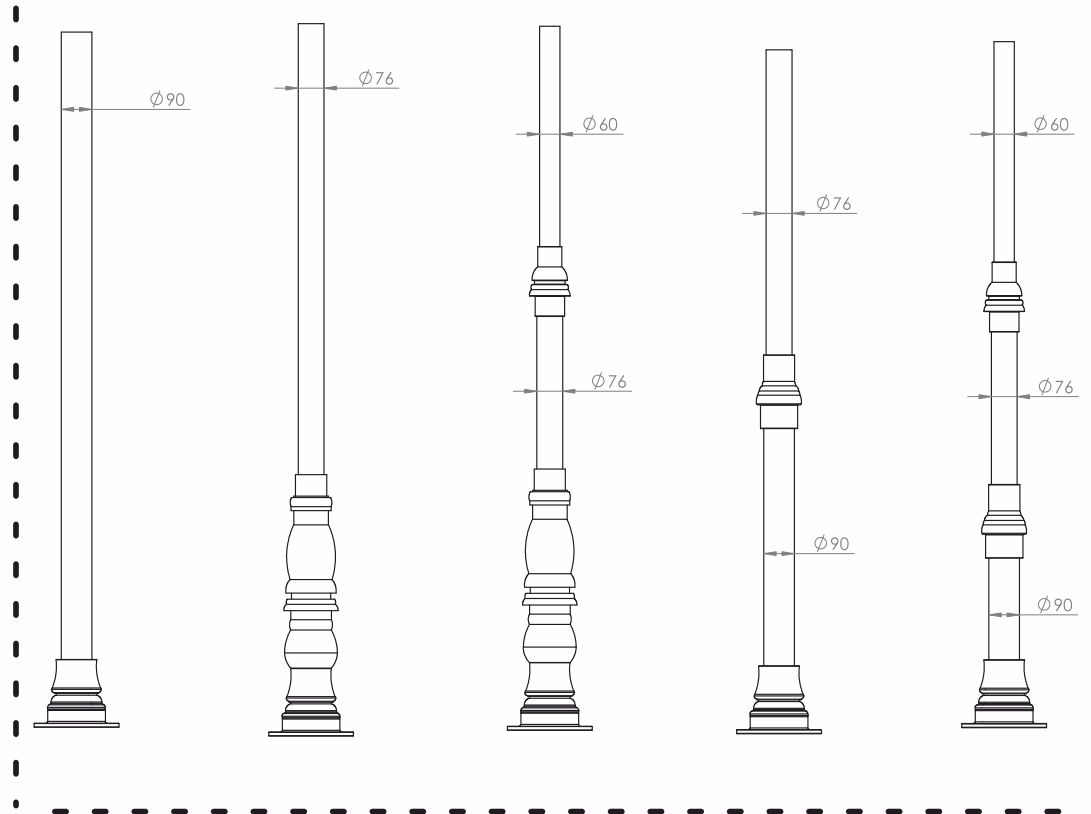

Hedra Pole Lights

A		
MODEL	Height	MRP (40w)
P 10481	2.4mtr	₹ 38000/-
P 10482	3mtr	₹ 40000/-
P 10483	3.6mtr	₹ 44000/-

B		
MODEL	Height	MRP (40w)
P 10486	2.4mtr	₹ 38000/-
P 10487	3mtr	₹ 40000/-
P 10488	3.6mtr	₹ 44000/-
Material:		Mild Steel

Enif Pole Light

MODEL	Height	MRP (50w)
P 10506	3mtr	₹ 36000/-
P 10507	3.6mtr	₹ 38000/-
P 10508	4.5mtr	₹ 42000/-
Material:	Mild Steel	

Eltom Pole Lights

A		
MODEL	Height	MRP (50w + 20w)
P 10511	3mtr	₹ 36000/-
P 10512	3.6mtr	₹ 38000/-
P 10513	4.5mtr	₹ 42000/-

Flora

MODEL	MRP
P 10903	₹ 15000/-

Ekta

MODEL	MRP
P 10904	₹ 12000/-

Decorative Casting Pieces

REDUSER Ø76 - Ø 60

MODEL	MRP
P 10925	₹ 900/-
Material : Cast Iron	

REDUSER Ø90 - Ø 76

All dimensions are in mm