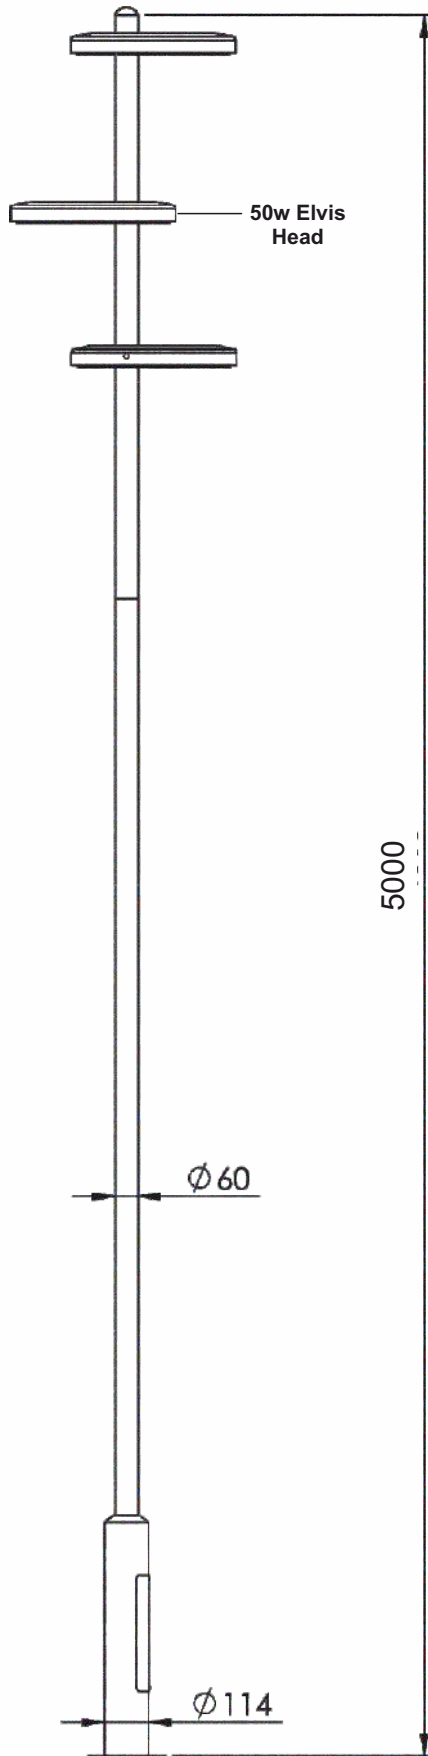

Decorative Head

Model : P 20280
 Dimension: D f 450 / H f 340 / PD f 38
 B-22 / 30w / 60w
 M.R.P: 4600 / 8000 / 9500

P 20281
 D f 600 / H 500 / PD f 38mm
 B-22 / 70w / 100w
 8500 / 14,000 / 18000

Finish: Alluminum + Acrylic
 Body Colour : Black / Grey

Gleamer Pole Light

*Foundation set included

*LED Street light not included

Parlaq Pole Light

MODEL	Height	MRP
P 10451	4mtr	₹ 59500/-
P 10452	5mtr	₹ 66500/-
P 10453	6mtr	₹ 69500/-

Material: Mild Steel

Ziofy Pole Light

MODEL	Height	MRP
P 10456	4mtr	₹ 40000/-
P 10457	5mtr	₹ 42000/-
P 10458	6mtr	₹ 44000/-

Material: Mild Steel

Aludra Pole Light

MODEL	Height	30w	MRP	60w
P 10461	3mtr	₹ 24000/-		₹ 27000/-
P 10462	3.6mtr	₹ 28000/-		₹ 31000/-
P 10463	4.5mtr	₹ 34000/-		₹ 37000/-
Material:		Mild Steel		