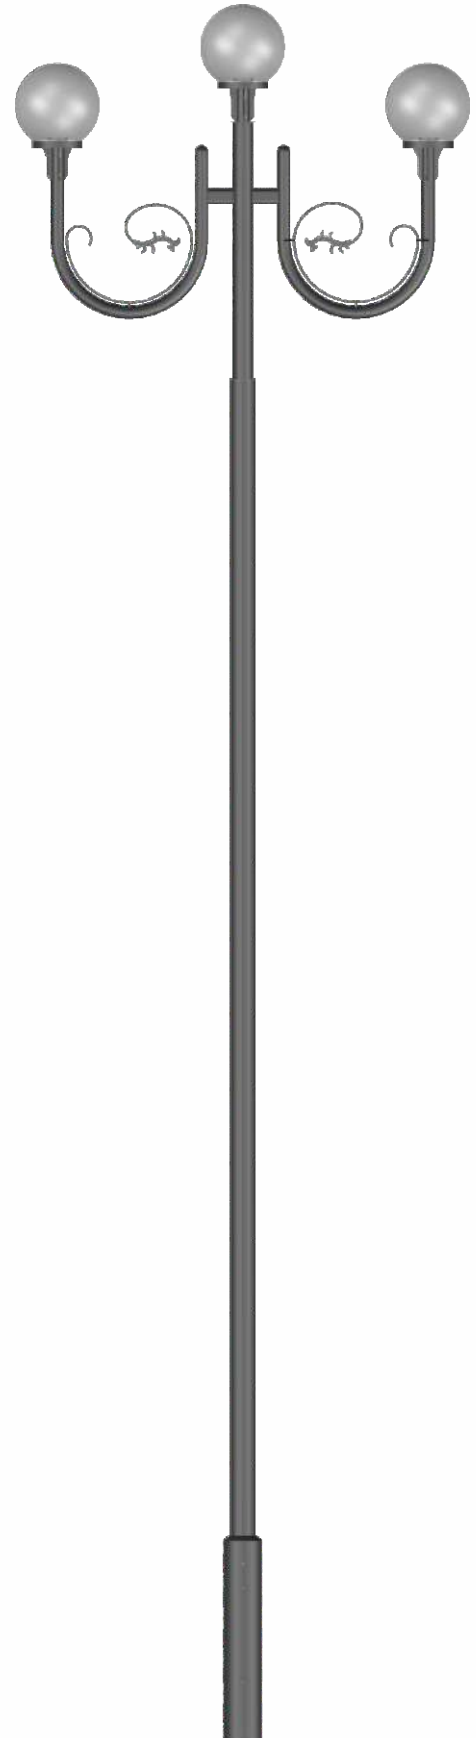

Material: Mild Steel

LED with
Optic lens

120x60 Pipe

4000

φ90

Glint Pole Light

MODEL	Height	12w	MRP	24w
P 10261	3mtr	₹ 20000/-	₹ 22000/-	
P 10262	4mtr	₹ 24000/-	₹ 26000/-	

Material: Mild Steel

Avalon Pole Light

MODEL	Height	30w	MRP	60w
P 10266	3mtr	₹ 28000/-		₹ 31000/-
P 10267	4mtr	₹ 30000/-		₹ 33000/-
P 10268	5mtr	₹ 34000/-		₹ 37000/-

Material: Mild Steel

Amigo Pole Light

MODEL	Height	30w	MRP	60w
P 10276	4mtr	₹ 24000/-		₹ 27000/-
P 10277	5mtr	₹ 26000/-		₹ 29000/-
P 10278	6mtr	₹ 32000/-		₹ 35000/-

Finish: Alluminum + Acrylic
Body Colour : Black / Grey

P 20281

D f 600 / H 500 / PD f 38mm

B-22 / 70w / 100w

8500 / 14000 / 18000

Glizz Pole Light

MODEL	Height	MRP
P 10291	4mtr	₹ 22000/-
P 10292	5mtr	₹ 24000/-
P 10293	6mtr	₹ 30000/-
Material:	Mild Steel	

*Foundation set included

*Luminaries not included

Castor Pole Light

MODEL	Height	MRP
P 10296	4mtr	₹ 22000/-
P 10297	5mtr	₹ 24000/-
P 10298	6mtr	₹ 30000/-

Material: Mild Steel

Scorpius Pole Light

MODEL	Height	MRP
P 10301	4mtr	₹ 22000/-
P 10302	5mtr	₹ 24000/-
P 10303	6mtr	₹ 30000/-
Material:		Mild Steel