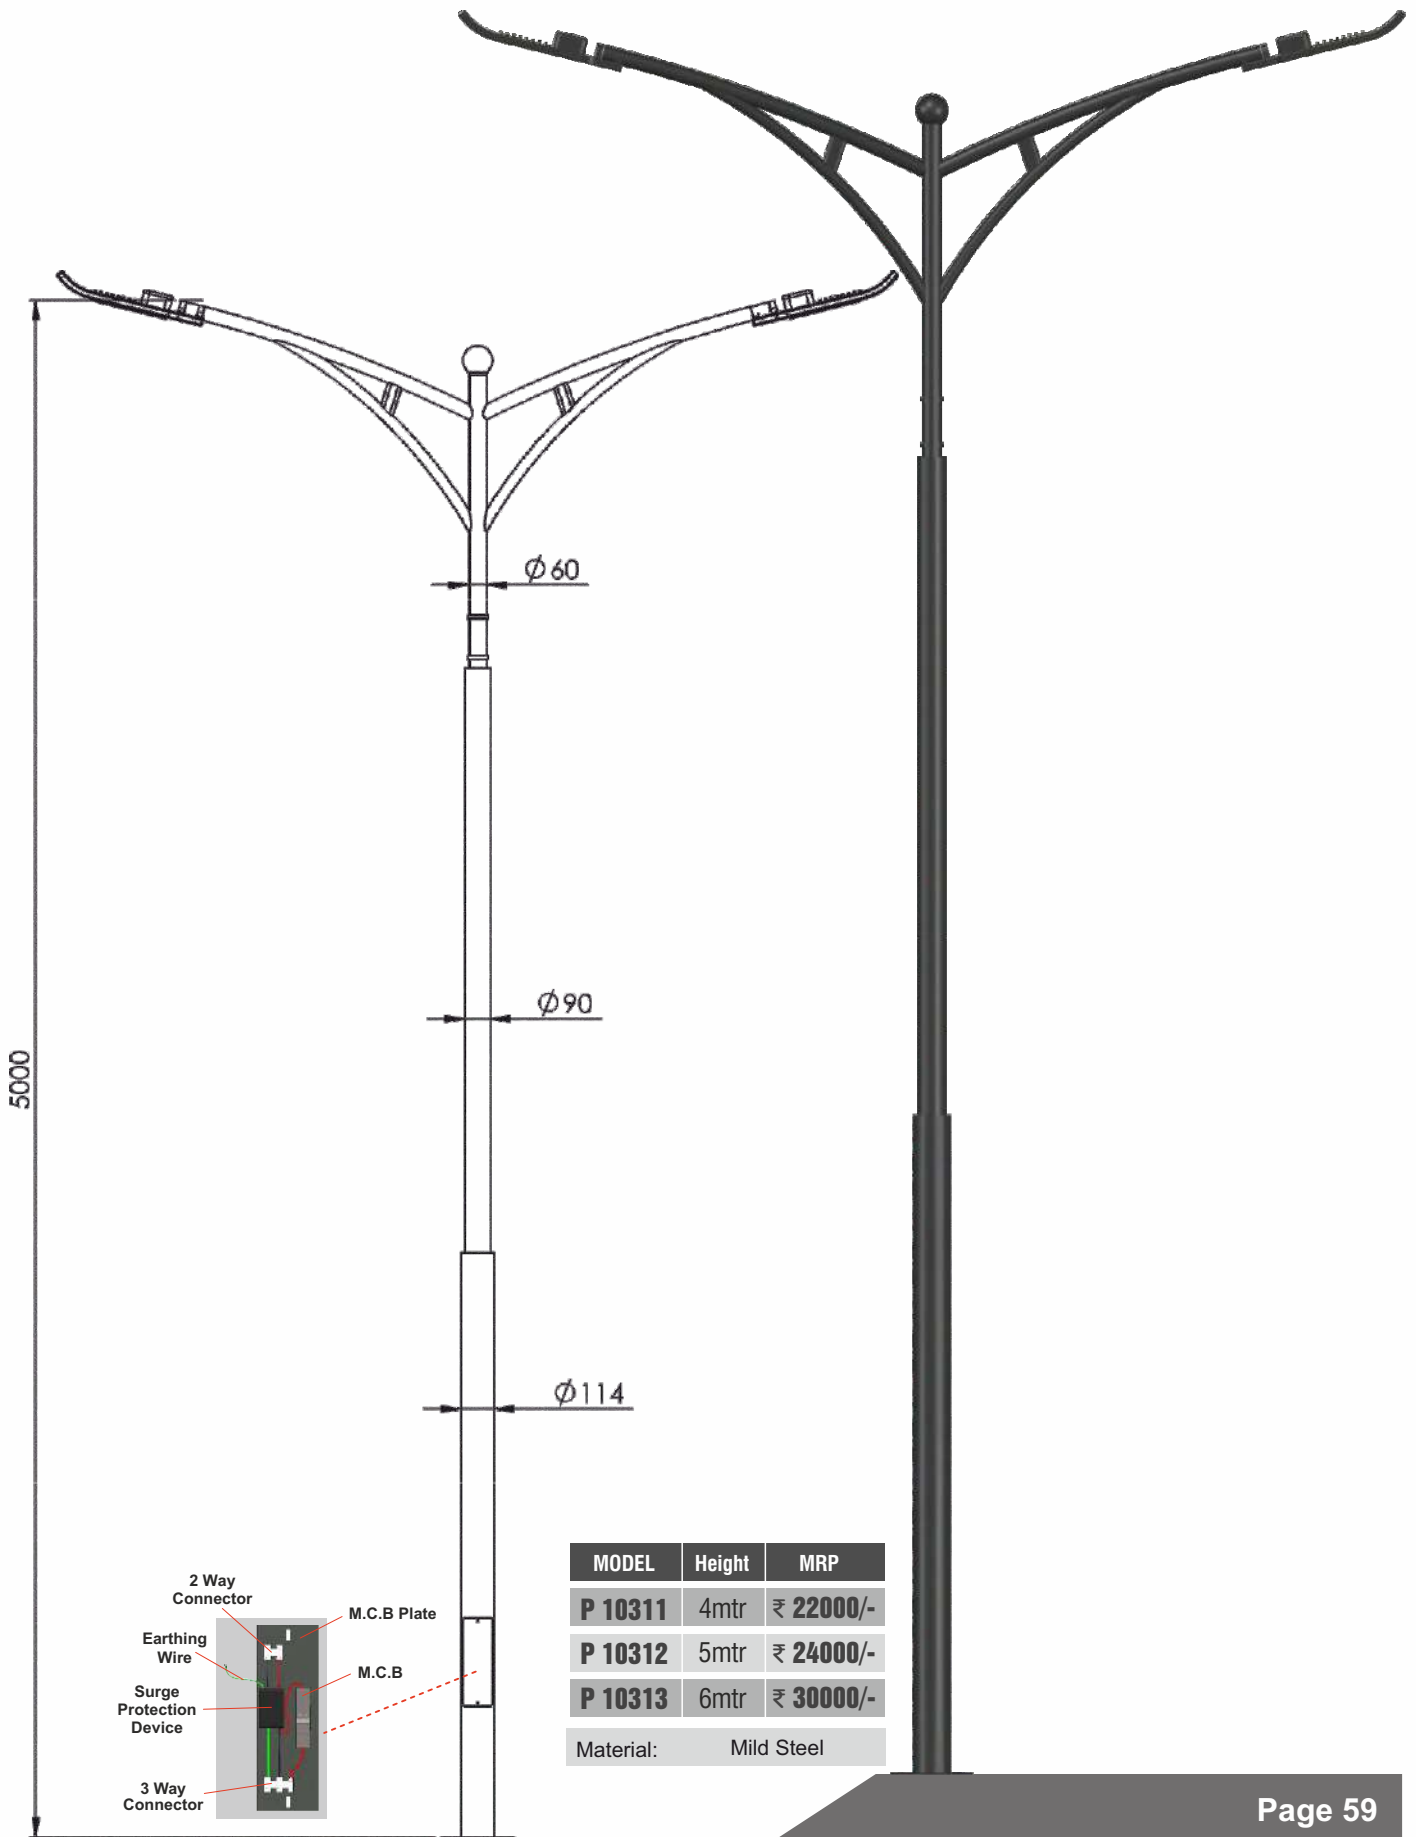

*Foundation set included

*Luminaries not included

Castor Pole Light

MODEL	Height	MRP
P 10296	4mtr	₹ 22000/-
P 10297	5mtr	₹ 24000/-
P 10298	6mtr	₹ 30000/-

Material: Mild Steel

Scorpius Pole Light

MODEL	Height	MRP
P 10301	4mtr	₹ 22000/-
P 10302	5mtr	₹ 24000/-
P 10303	6mtr	₹ 30000/-
Material:		Mild Steel

Stellan Pole Light

MODEL	Height	MRP
P 10306	4mtr	₹ 24000/-
P 10307	5mtr	₹ 26000/-
P 10308	6mtr	₹ 32000/-
Material:		Mild Steel

Decorative Head

Model : P 20280
 Dimension: D f 450 / H f 340 / PD f 38
 B-22 / 30w / 60w
 M.R.P: 4600 / 8000 / 9500

Model : P 20281
 Dimension: D f 600 / H 500 / PD f 38mm
 B-22 / 70w / 100w
 8500 / 14000 / 18000

Finish: Alluminum + Acrylic
 Body Colour : Black / Grey

Zenith Pole Light

Rovasi Pole Light

MODEL	Height	MRP
P 10316	5mtr	₹ 26000/-
P 10317	6mtr	₹ 28000/-
P 10318	7mtr	₹ 32000/-
Material:		Mild Steel

Decorative Head

Model :	P 20280	P 20281
Dimension: D f	450 / H f 340 / PD f 38	D f 600 / H 500 / PD f 38mm
	B-22 / 30w / 60w	B-22 / 70w / 100w
M.R.P:	4600 / 8000 / 9500	8500 / 14000 / 18000
Finish:	Alluminum + Acrylic	
Body Colour :	Black / Grey	