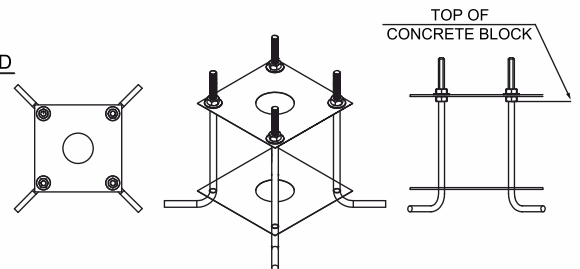

FOR 300X300 MM BASE PLATE

FOUNDATION TEMPLATE M16 J-BOLT

FOUNDATION DETAILS (DEPTH AND REINFORCEMENT TO BE DECIDED BASED ON SITE SOIL CONDITIONS).

NOTES:-

1. Only Foundation bolts and template are in our scope of supply .
2. Dimension 150 mm marked * is the minimum dimension required , to be increased depending upon the water stagnation level at the site .
3. Standard for poles upto 4.6 Meters (200x200mm Base Plate)
Standard for poles Above 4.6 Meters And Upto 7 Meters (250x250mm Base Plate)
Standard for poles Above 7 Meters (300x300mm Base Plate)
4. Poles can be **GALVANIZED** at an additional cost.