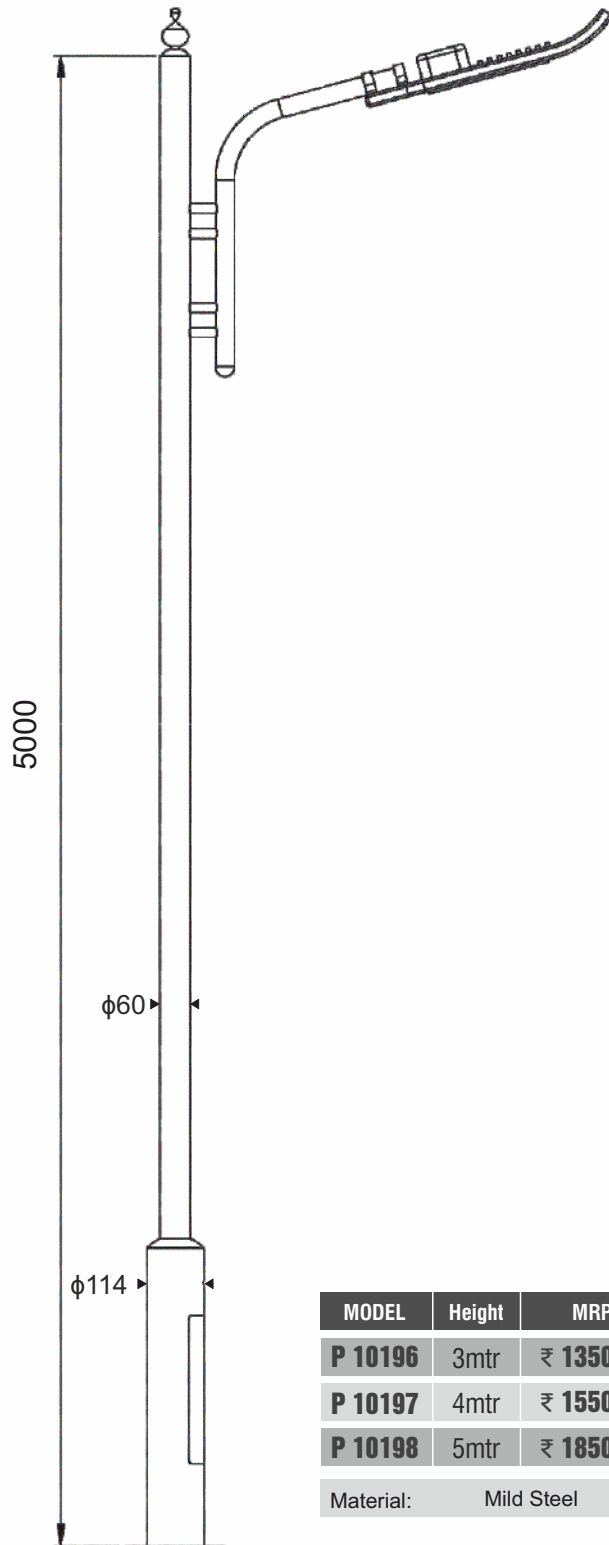

PASOLITE

POLES

May 2023

Arizona Pole Light

MODEL	Height	MRP
P 10001	5mtr	₹ 20000/-
P 10002	6mtr	₹ 22000/-
P 10003	7mtr	₹ 26000/-
Material:	Mild Steel	

Decorative Head

Model : P 20280

Dimension: D f 450 / H f 340 / PD f 38

Zydo Pole Light

MODEL	Height	MRP 40w
P 10181	3mtr	₹ 40000/-
P 10182	4mtr	₹ 44000/-
Material:		Mild Steel

Tigro Pole Light

MODEL	Height	MRP
P 10186	4mtr	₹ 16000/-
P 10187	5mtr	₹ 18000/-
P 10188	6mtr	₹ 21000/-
Material:		Mild Steel

Decorative Head

Model : P 20280
 Dimension: D f 450 / H f 340 / PD f 38
 B-22 / 30w / 60w
 M.R.P: 4600 / 8000 / 9500

P 20281
 D f 600 / H 500 / PD f 38mm
 B-22 / 70w / 100w
 8500 / 14000 / 18000

Finish: Alluminum + Acrylic
 Body Colour : Black / Grey

Epsilon Pole Light

MODEL	Height	MRP
P 10191	4mtr	₹ 14000/-
P 10192	5mtr	₹ 17500/-
P 10193	6mtr	₹ 21000/-
Material:	Mild Steel	

Dazzling Pole Light

MODEL	Height	MRP
P 10196	3mtr	₹ 13500/-
P 10197	4mtr	₹ 15500/-
P 10198	5mtr	₹ 18500/-