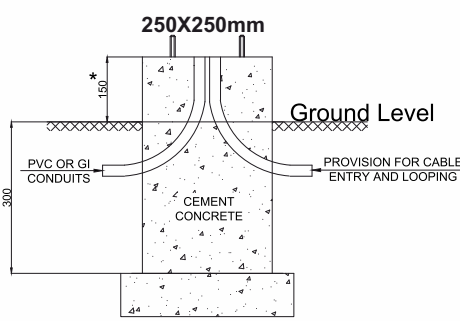

FOR 300X300 MM BASE PLATE

FOUNDATION TEMPLATE M16 J-BOLT

FOUNDATION DETAILS (DEPTH AND REINFORCEMENT TO BE DECIDED BASED ON SITE SOIL CONDITIONS).

NOTES:-

1. Only Foundation bolts and template are in our scope of supply .
2. Dimension 150 mm marked * is the minimum dimension required , to be increased depending upon the water stagnation level at the site .
3. Standard for poles upto 4.6 Meters (200x200mm Base Plate)
Standard for poles Above 4.6 Meters And Upto 7 Meters (250x250mm Base Plate)
Standard for poles Above 7 Meters (300x300mm Base Plate)
4. Poles can be **GALVANIZED** at an additional cost.

All dimensions are in mm