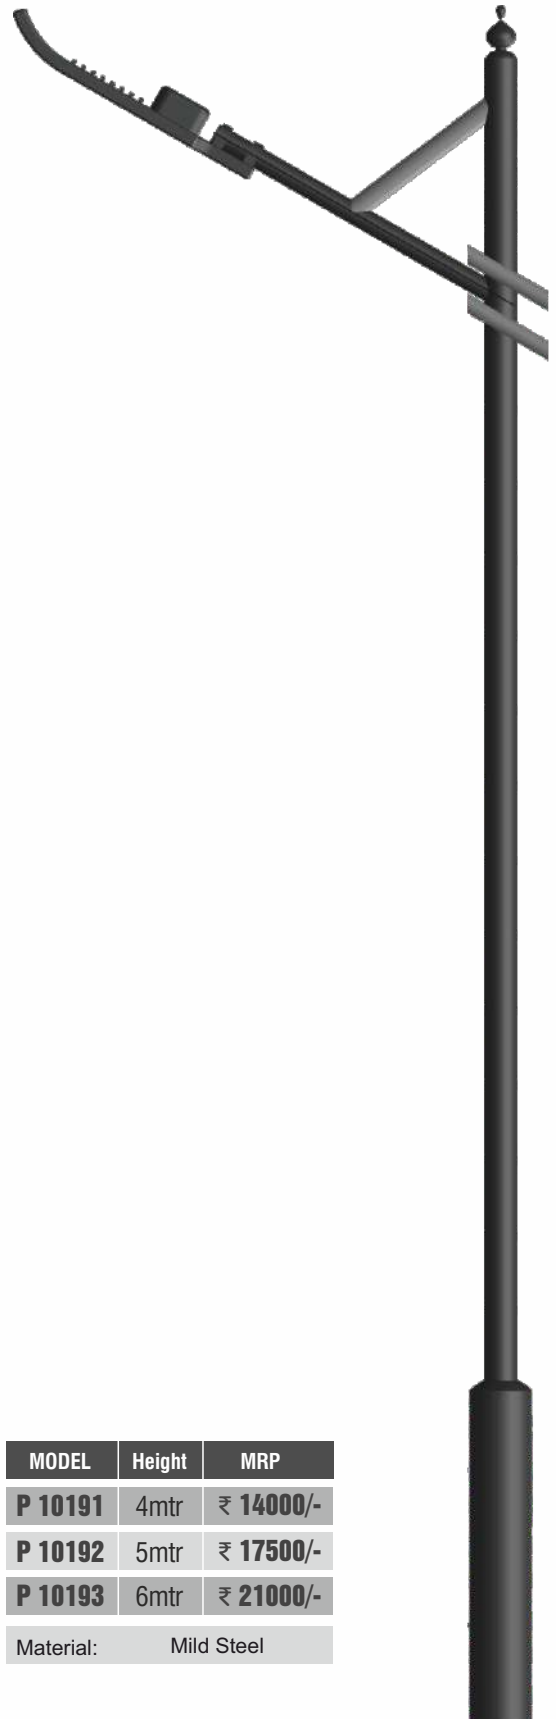

Orbiss Pole Light

Double Arm Pole

MODEL	Height	MRP
P 10166	4mtr	₹ 19000/-
P 10167	5mtr	₹ 21000/-
P 10168	6mtr	₹ 24000/-

Material: Mild Steel

Splendour Pole Light

Alluria Pole Light

*Foundation set included

*LED Street light not included

Zydo Pole Light

MODEL	Height	MRP 40w
P 10181	3mtr	₹ 40000/-
P 10182	4mtr	₹ 44000/-
Material:		Mild Steel

Tigro Pole Light

MODEL	Height	MRP
P 10186	4mtr	₹ 16000/-
P 10187	5mtr	₹ 18000/-
P 10188	6mtr	₹ 21000/-
Material:		Mild Steel

Decorative Head

Model : P 20280
 Dimension: D f 450 / H f 340 / PD f 38
 B-22 / 30w / 60w
 M.R.P: 4600 / 8000 / 9500

P 20281
 D f 600 / H 500 / PD f 38mm
 B-22 / 70w / 100w
 8500 / 14000 / 18000

Finish: Alluminum + Acrylic
 Body Colour : Black / Grey

Epsilon Pole Light

MODEL	Height	MRP
P 10191	4mtr	₹ 14000/-
P 10192	5mtr	₹ 17500/-
P 10193	6mtr	₹ 21000/-
Material:	Mild Steel	

Dazzling Pole Light

MODEL	Height	MRP
P 10196	3mtr	₹ 13500/-
P 10197	4mtr	₹ 15500/-
P 10198	5mtr	₹ 18500/-