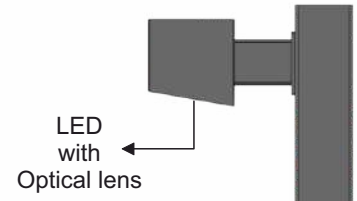

Corvell Pole Light

MODEL	Height	30w	MRP	60w
P 10041	3mtr	₹ 20000/-		₹ 24000/-
P 10042	4mtr	₹ 22000/-		₹ 26000/-
P 10043	5mtr	₹ 25000/-		₹ 29000/-
Material:		Mild Steel