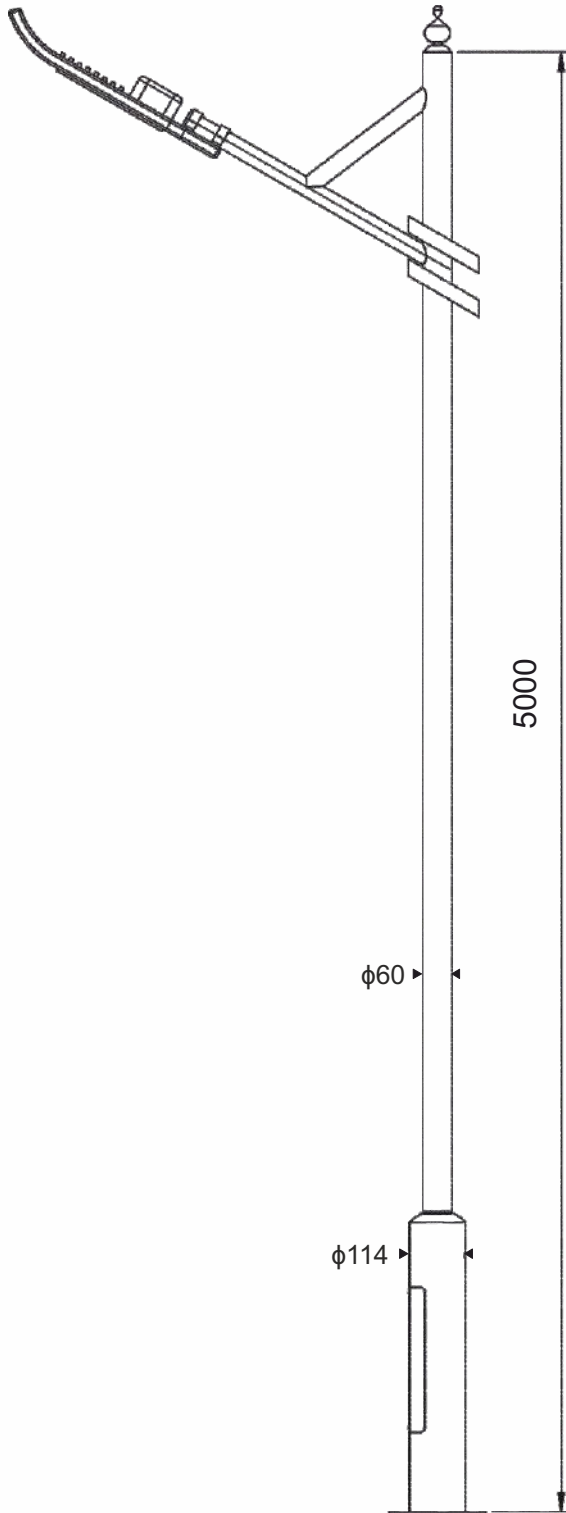

Epsilon Pole Light

MODEL	Height	MRP
P 10191	4mtr	₹ 14000/-
P 10192	5mtr	₹ 17500/-
P 10193	6mtr	₹ 21000/-
Material:	Mild Steel