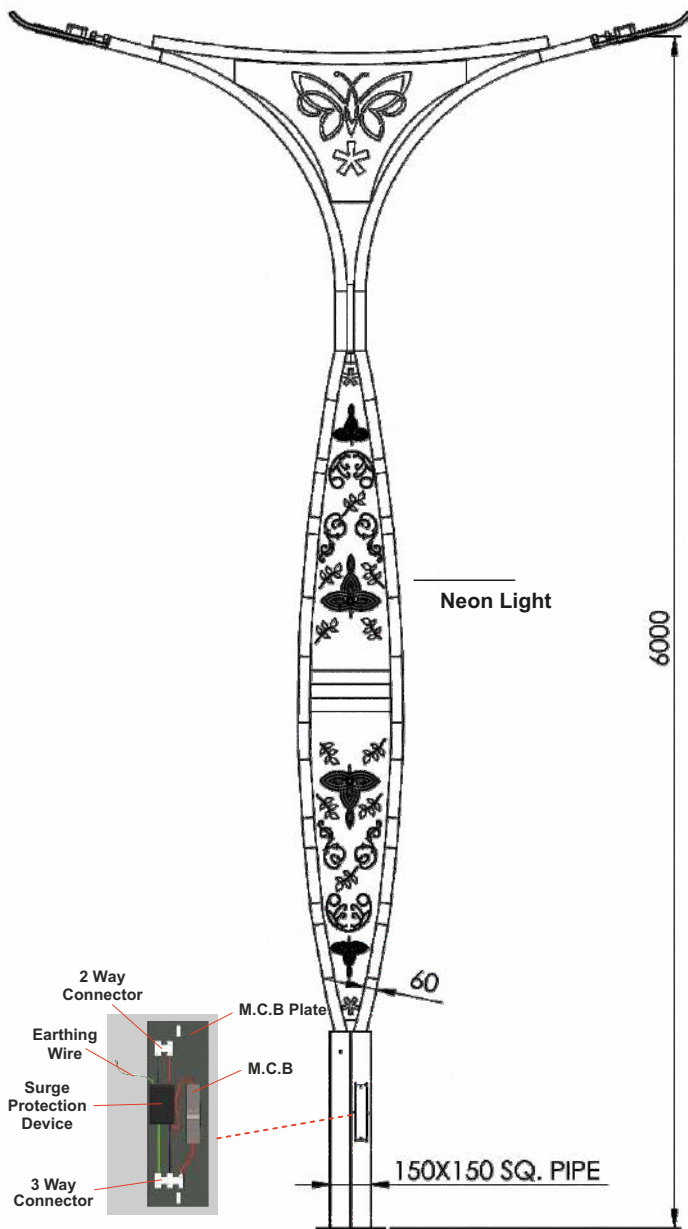

Cast Iron Base

Decorative Head

Model : P 20280
 Dimension: D f 450 / H f 340 / PD f 38
 B-22 / 30w / 60w
 M.R.P: 4600 / 8000 / 9500

P 20281
 D f 600 / H 500 / PD f 38mm
 B-22 / 70w / 100w
 8500 / 14000 / 18000

Finish: Alluminum + Acrylic
 Body Colour : Black / Grey

Tokala Pole Light

MODEL	Height	MRP
P 10426	4mtr	₹ 20000/-
P 10427	5mtr	₹ 22000/-
P 10428	6mtr	₹ 24000/-
Material:	Mild Steel	

Pegasus Pole Light

MODEL	Height	MRP
P 10431	4mtr	₹ 21000/-
P 10432	5mtr	₹ 23000/-
P 10433	6mtr	₹ 25000/-

Material: Mild Steel

Zencko Pole Light

MODEL	Height	MRP
P 10436	4mtr	₹ 21000/-
P 10437	5mtr	₹ 23000/-
P 10438	6mtr	₹ 25000/-
Material:	Mild Steel	

Jolt Pole Light

*Foundation set included

*LED Street light not included

Gleamer Pole Light

*Foundation set included

*LED Street light not included

Parlaq Pole Light

MODEL	Height	MRP
P 10451	4mtr	₹ 59500/-
P 10452	5mtr	₹ 66500/-
P 10453	6mtr	₹ 69500/-

Material: Mild Steel

Ziofy Pole Light