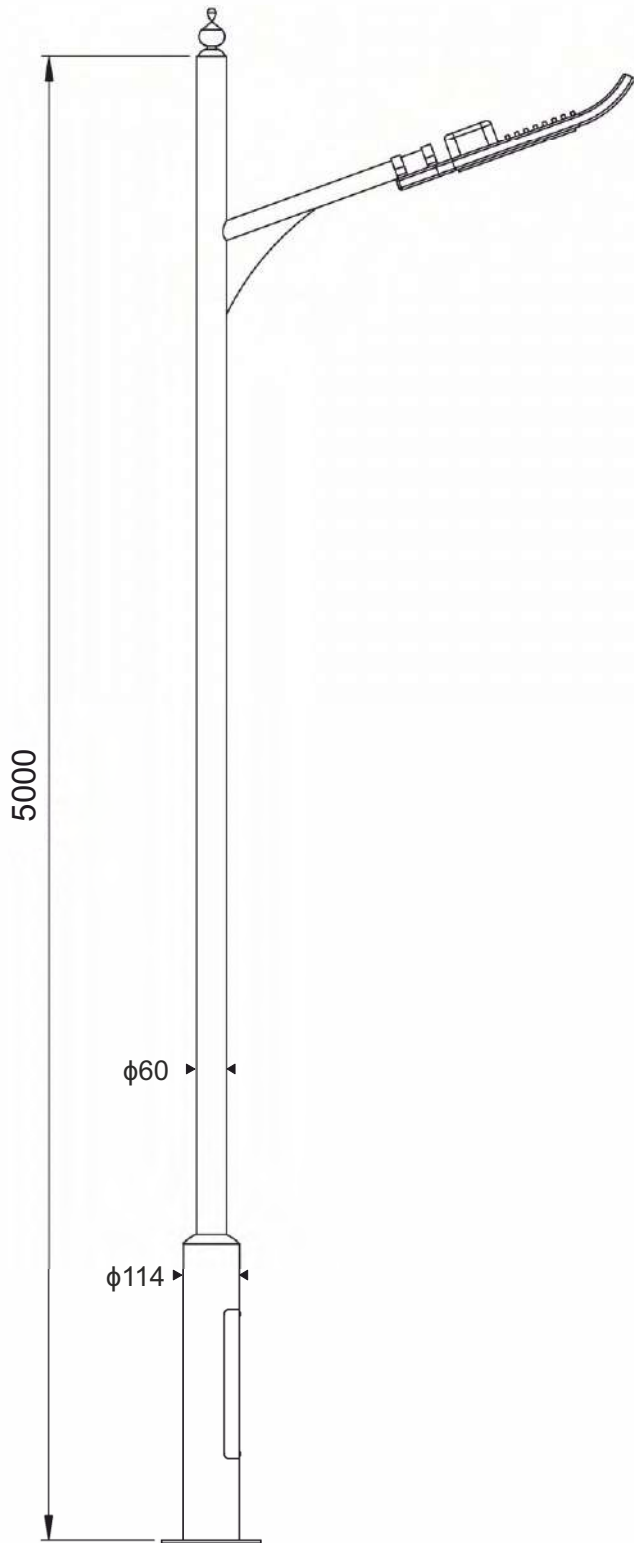

Fascio Pole Light

MODEL	Height	MRP
P 10101	4mtr	₹ 14000/-
P 10102	5mtr	₹ 17500/-
P 10103	6mtr	₹ 21000/-

Material: Mild Steel