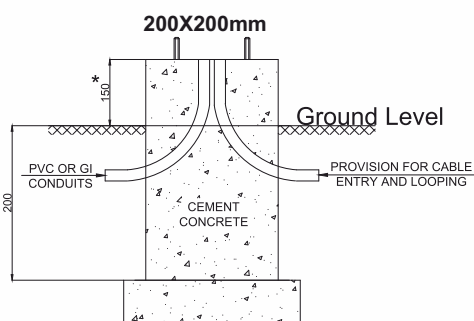

FOR 300X300 MM BASE PLATE

FOUNDATION TEMPLATE M16 J-BOLT

FOUNDATION DETAILS (DEPTH AND REINFORCEMENT TO BE DECIDED BASED ON SITE SOIL CONDITIONS).

NOTES:-

1. Only Foundation bolts and template are in our scope of supply .
2. Dimension 150 mm marked * is the minimum dimension required , to be increased depending upon the water stagnation level at the site .
3. Standard for poles upto 4.6 Meters (200x200mm Base Plate)
Standard for poles Above 4.6 Meters And Upto 7 Meters (250x250mm Base Plate)
Standard for poles Above 7 Meters (300x300mm Base Plate)
4. Poles can be **GALVANIZED** at an additional cost.

All dimensions are in mm