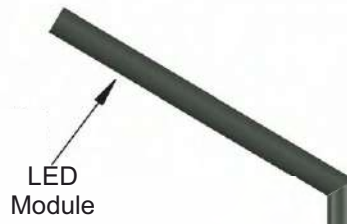

Aludra Pole Light

MODEL	Height	30w	MRP	60w
P 10461	3mtr	₹ 24000/-		₹ 27000/-
P 10462	3.6mtr	₹ 28000/-		₹ 31000/-
P 10463	4.5mtr	₹ 34000/-		₹ 37000/-
Material:		Mild Steel