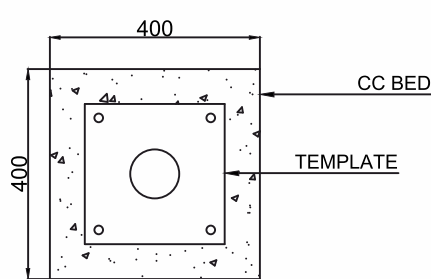

FOR 300X300 MM BASE PLATE

FOUNDATION TEMPLATE M16 J-BOLT

FOUNDATION DETAILS (DEPTH AND REINFORCEMENT TO BE DECIDED BASED ON SITE SOIL CONDITIONS).

NOTES:-

1. Only Foundation bolts and template are in our scope of supply .
2. Dimension 150 mm marked * is the minimum dimension required , to be increased depending upon the water stagnation level at the site .
3. Standard for poles upto 4.6 Meters (200x200mm Base Plate)
Standard for poles Above 4.6 Meters And Upto 7 Meters (250x250mm Base Plate)
Standard for poles Above 7 Meters (300x300mm Base Plate)
4. Poles can be **GALVANIZED** at an additional cost.

All dimensions are in mm