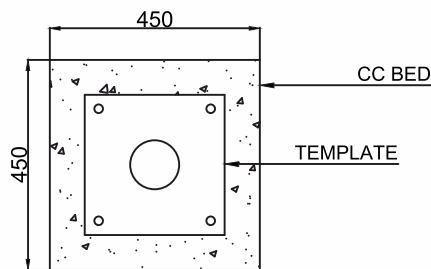

FOR 300X300 MM BASE PLATE

FOUNDATION TEMPLATE M16 J-BOLT

FOUNDATION DETAILS (DEPTH AND REINFORCEMENT TO BE DECIDED BASED ON SITE SOIL CONDITIONS).

NOTES:-

1. Only Foundation bolts and template are in our scope of supply .
2. Dimension 150 mm marked * is the minimum dimension required , to be increased depending upon the water stagnation level at the site .
3. Standard for poles upto 4.6 Meters (200x200mm Base Plate)
Standard for poles Above 4.6 Meters And Upto 7 Meters (250x250mm Base Plate)
Standard for poles Above 7 Meters (300x300mm Base Plate)
4. Poles can be **GALVANIZED** at an additional cost.

All dimensions are in mm