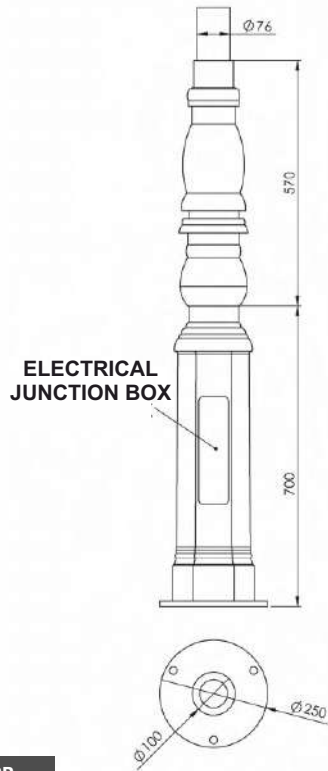

CASTING BASE

Alpine

MODEL	MRP
P 10901	₹ 30000/-