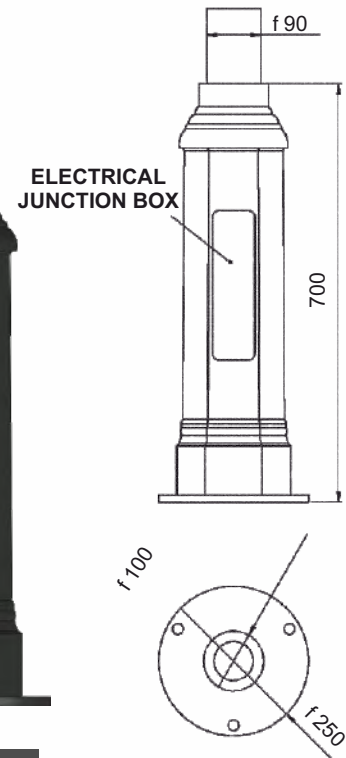

Hedra Pole Lights

A		
MODEL	Height	MRP (40w)
P 10481	2.4mtr	₹ 38000/-
P 10482	3mtr	₹ 40000/-
P 10483	3.6mtr	₹ 44000/-

B		
MODEL	Height	MRP (40w)
P 10486	2.4mtr	₹ 38000/-
P 10487	3mtr	₹ 40000/-
P 10488	3.6mtr	₹ 44000/-
Material:		Mild Steel

Enif Pole Light

MODEL	Height	MRP (50w)
P 10506	3mtr	₹ 36000/-
P 10507	3.6mtr	₹ 38000/-
P 10508	4.5mtr	₹ 42000/-
Material:	Mild Steel	

Eltom Pole Lights

A		
MODEL	Height	MRP (50w + 20w)
P 10511	3mtr	₹ 36000/-
P 10512	3.6mtr	₹ 38000/-
P 10513	4.5mtr	₹ 42000/-

B		
MODEL	Height	MRP (50w + 20w)
P 10516	3mtr	₹ 36000/-
P 10517	3.6mtr	₹ 38000/-
P 10518	4.5mtr	₹ 42000/-

Material: Mild Steel

CASTING BASE

Alpine

MODEL	MRP
P 10901	₹ 30000/-

Crest

MODEL	MRP
P 10902	₹ 20000/-

All dimensions are in mm