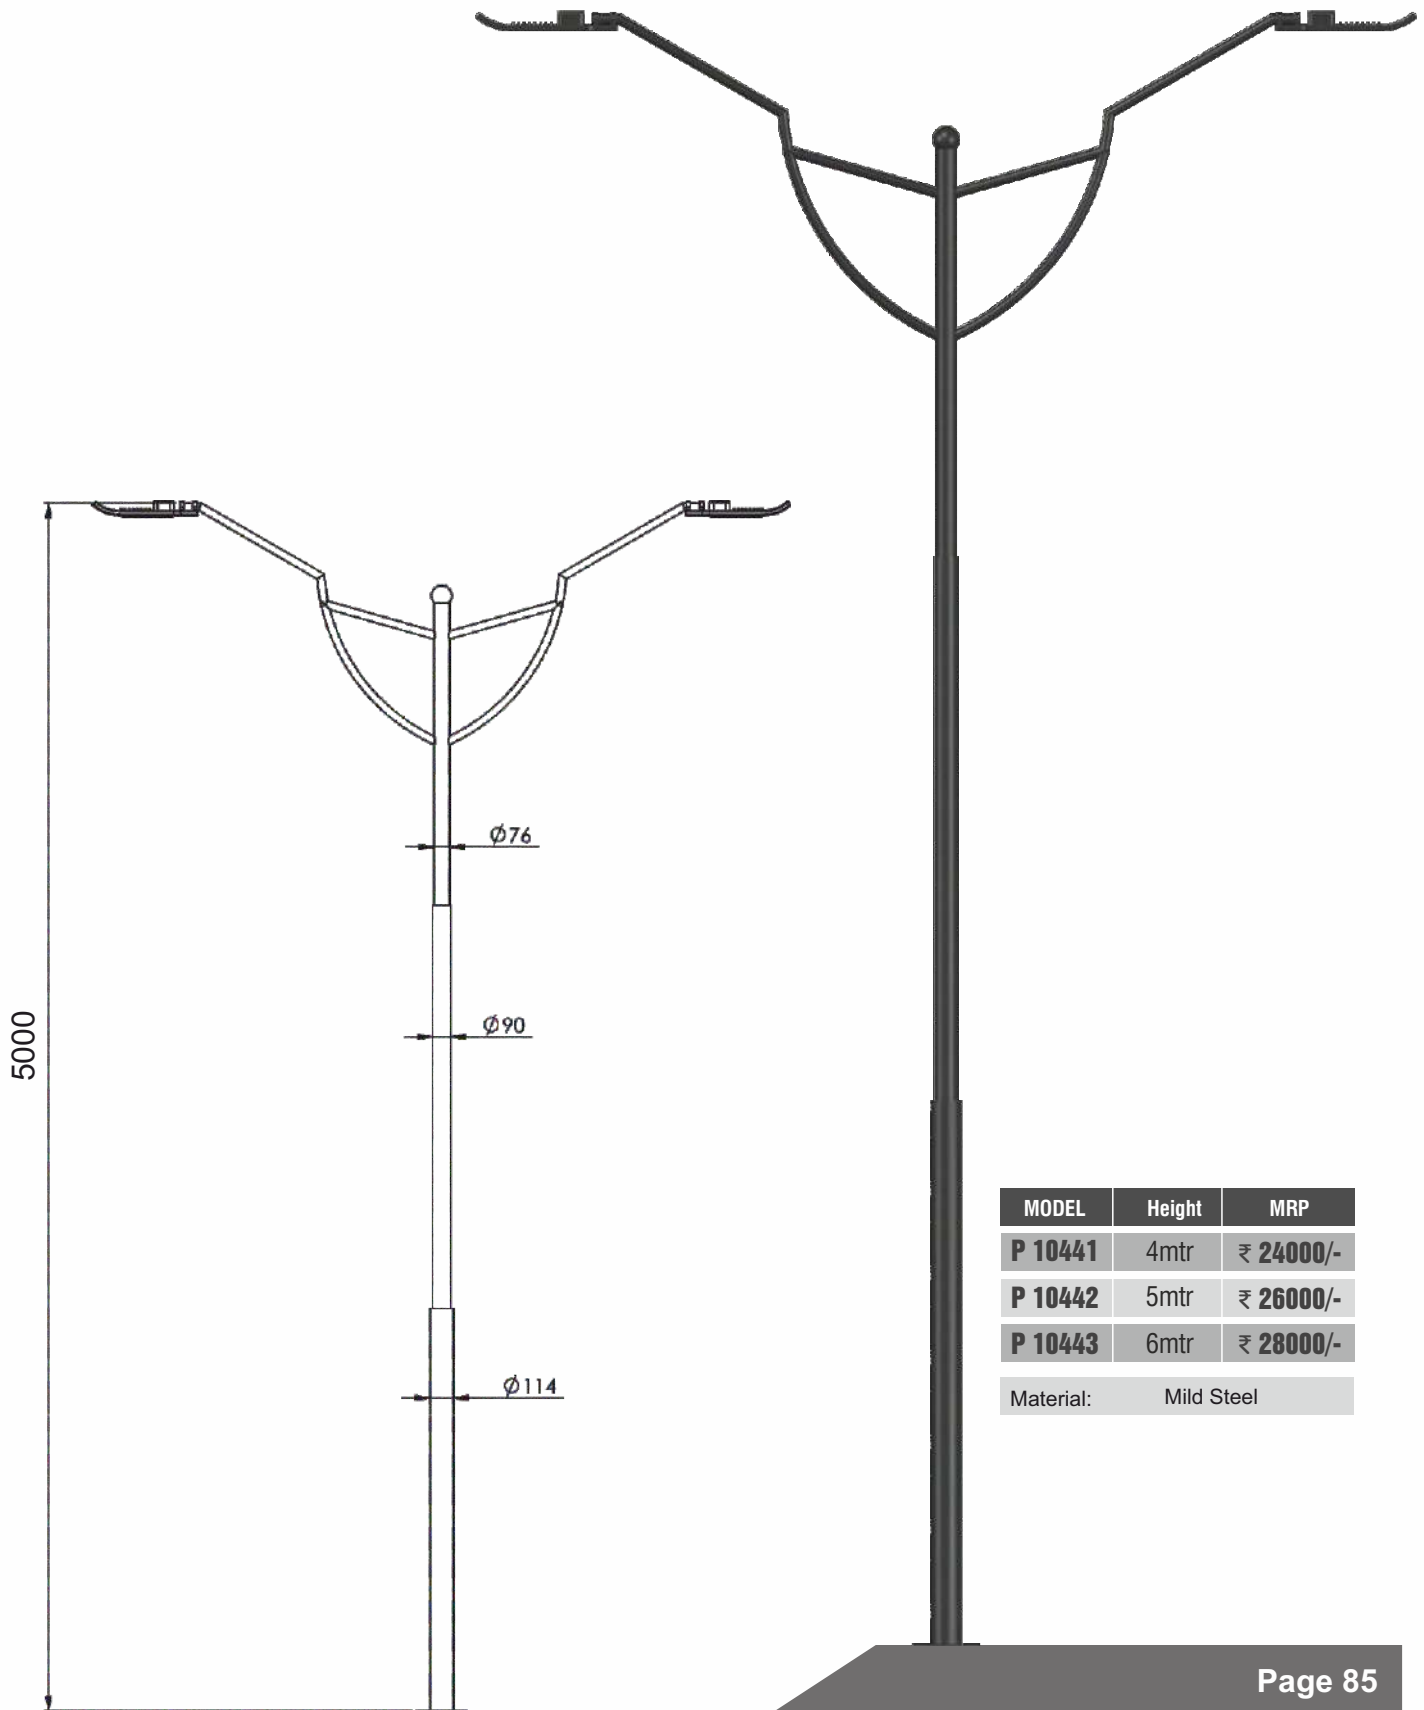

Cast Iron Base

Decorative Head

Model : P 20280
 Dimension: D f 450 / H f 340 / PD f 38
 B-22 / 30w / 60w
 M.R.P: 4600 / 8000 / 9500

P 20281
 D f 600 / H 500 / PD f 38mm
 B-22 / 70w / 100w
 8500 / 14000 / 18000

Finish: Alluminum + Acrylic
 Body Colour : Black / Grey

Tokala Pole Light

MODEL	Height	MRP
P 10426	4mtr	₹ 20000/-
P 10427	5mtr	₹ 22000/-
P 10428	6mtr	₹ 24000/-
Material:	Mild Steel	

Pegasus Pole Light

MODEL	Height	MRP
P 10431	4mtr	₹ 21000/-
P 10432	5mtr	₹ 23000/-
P 10433	6mtr	₹ 25000/-

Material: Mild Steel

Zencko Pole Light

MODEL	Height	MRP
P 10436	4mtr	₹ 21000/-
P 10437	5mtr	₹ 23000/-
P 10438	6mtr	₹ 25000/-
Material:	Mild Steel	

Jolt Pole Light

*Foundation set included

*LED Street light not included

Gleamer Pole Light

*Foundation set included

*LED Street light not included

Parlaq Pole Light

MODEL	Height	MRP
P 10451	4mtr	₹ 59500/-
P 10452	5mtr	₹ 66500/-
P 10453	6mtr	₹ 69500/-

Material: Mild Steel

Ziofy Pole Light