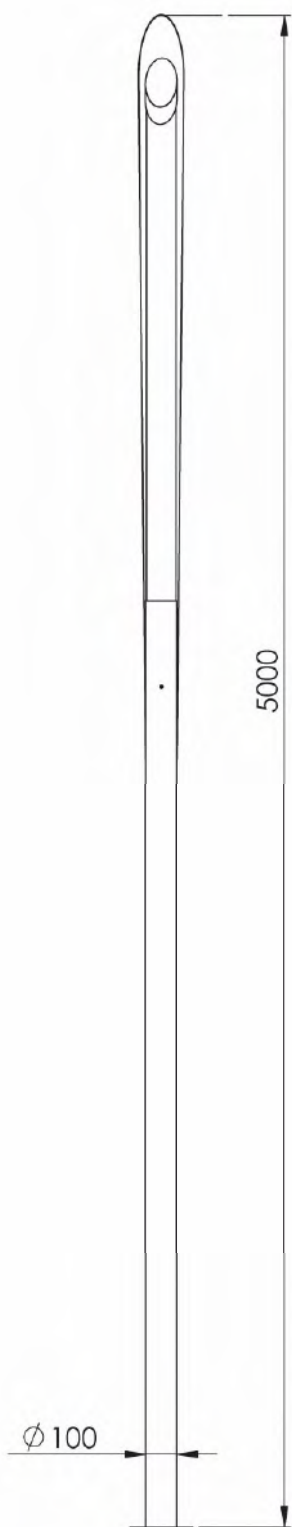

Decorative Head

Model : P 20280
 Dimension: D f 450 / H f 340 / PD f 38
 B-22 / 30w / 60w
 M.R.P: 4600 / 8000 / 9500

P 20281
 D f 600 / H 500 / PD f 38mm
 B-22 / 70w / 100w
 8500 / 14,000 / 18000

Finish: Alluminum + Acrylic
 Body Colour : Black / Grey

Hedra Pole Lights

A		
MODEL	Height	MRP (40w)
P 10481	2.4mtr	₹ 38000/-
P 10482	3mtr	₹ 40000/-
P 10483	3.6mtr	₹ 44000/-

B		
MODEL	Height	MRP (40w)
P 10486	2.4mtr	₹ 38000/-
P 10487	3mtr	₹ 40000/-
P 10488	3.6mtr	₹ 44000/-
Material:		Mild Steel

Tronic Pole Lights

Cronom Pole Lights

MODEL	Height	MRP (40w)
P 10496	2.4mtr	₹ 28000/-
P 10497	3mtr	₹ 30000/-
P 10498	3.6mtr	₹ 32000/-
Material:	Mild Steel	

Resple Pole Lights

MODEL	Height	MRP (40w)
P 10501	4mtr	₹ 44000/-
P 10502	5mtr	₹ 46000/-
Material:	Mild Steel	