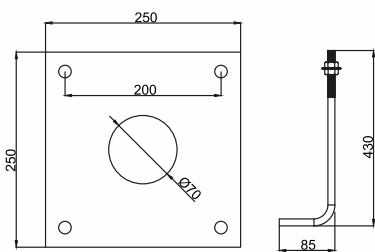

FOR 250X250 MM BASE PLATE

FOUNDATION TEMPLATE M16 J-BOLT