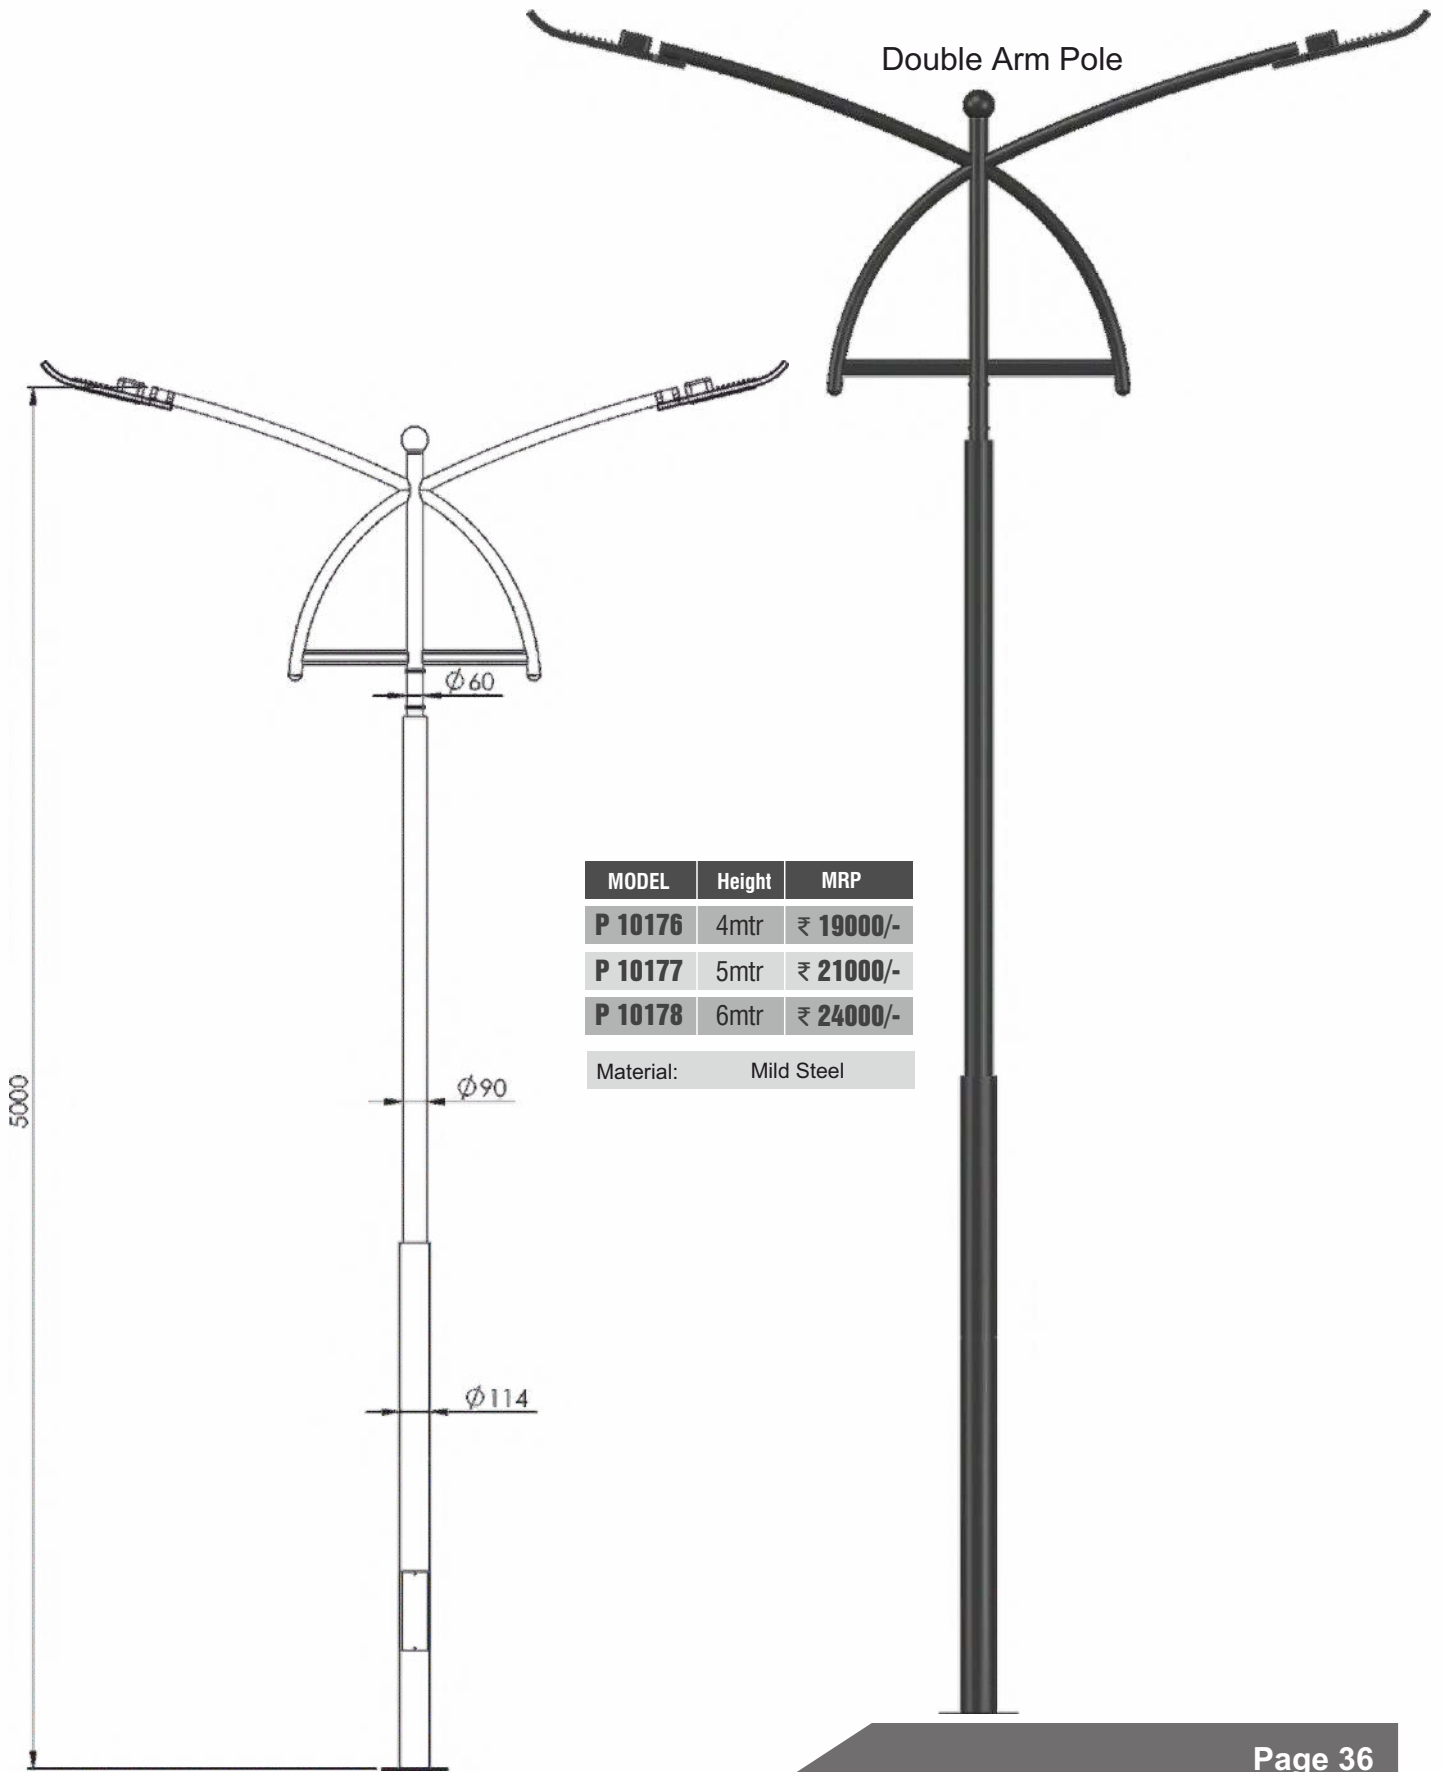

Material: Mild Steel

Decorative Head

Model : P 20280

Dimension: D f 450 / H f 340 / PD f 38

B-22 / 30w / 60w

M.R.P: 4600 / 8000 / 9500

P 20281

D f 600 / H 500 / PD f 38mm

Rovasi Pole Light

Double Arm Pole

Breggo Pole Light

Double Arm Pole

MODEL	Height	MRP
P 10151	4mtr	₹ 17500/-
P 10152	5mtr	₹ 19500/-
P 10153	6mtr	₹ 22000/-

Material: Mild Steel

Sparcon Pole Light

Luzid Pole Light

Orbiss Pole Light

Double Arm Pole

MODEL	Height	MRP
P 10166	4mtr	₹ 19000/-
P 10167	5mtr	₹ 21000/-
P 10168	6mtr	₹ 24000/-

Material: Mild Steel

Splendour Pole Light

Alluria Pole Light

*Foundation set included

*LED Street light not included

Zydo Pole Light

MODEL	Height	MRP 40w
P 10181	3mtr	₹ 40000/-
P 10182	4mtr	₹ 44000/-
Material:		Mild Steel

Tigro Pole Light

MODEL	Height	MRP
P 10186	4mtr	₹ 16000/-
P 10187	5mtr	₹ 18000/-
P 10188	6mtr	₹ 21000/-
Material:		Mild Steel