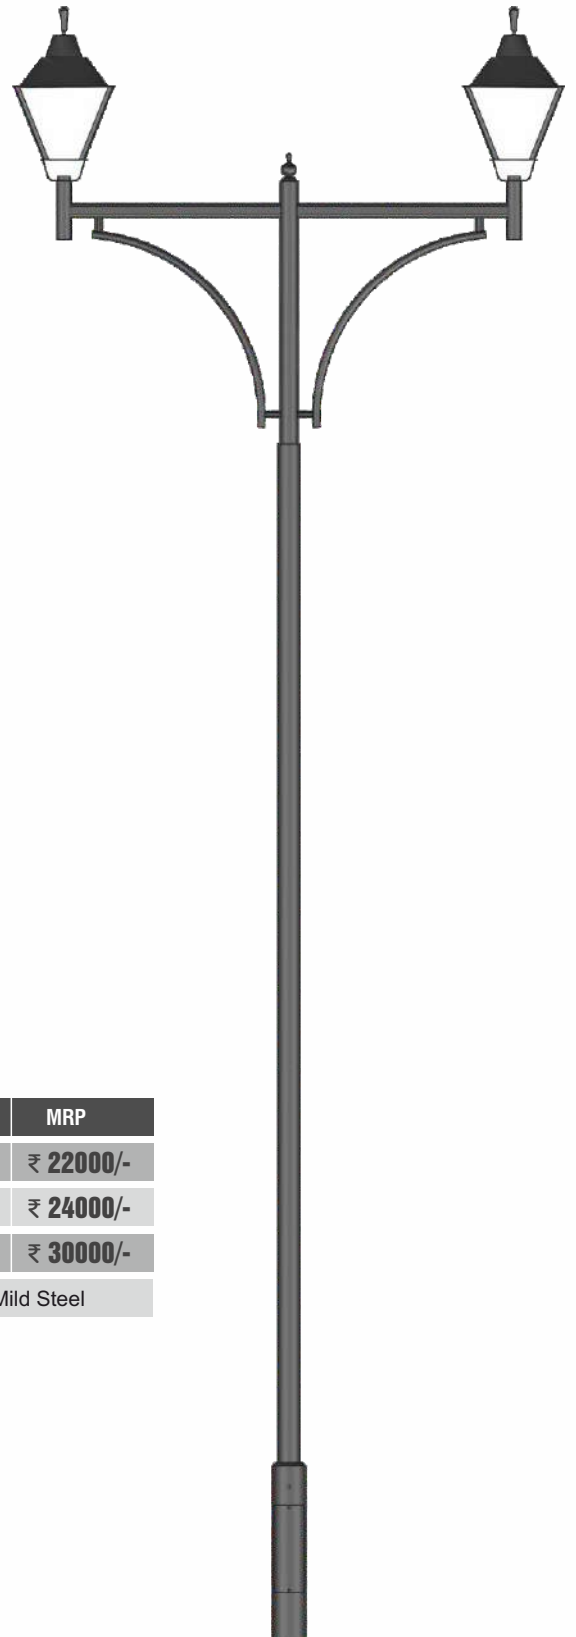

Finish: Alluminum + Acrylic
Body Colour : Black / Grey

P 20281

D f 600 / H 500 / PD f 38mm

B-22 / 70w / 100w

8500 / 14000 / 18000

Glizz Pole Light

MODEL	Height	MRP
P 10291	4mtr	₹ 22000/-
P 10292	5mtr	₹ 24000/-
P 10293	6mtr	₹ 30000/-
Material:	Mild Steel	

*Foundation set included

*Luminaries not included

Castor Pole Light

MODEL	Height	MRP
P 10296	4mtr	₹ 22000/-
P 10297	5mtr	₹ 24000/-
P 10298	6mtr	₹ 30000/-

Material: Mild Steel

Scorpius Pole Light

MODEL	Height	MRP
P 10301	4mtr	₹ 22000/-
P 10302	5mtr	₹ 24000/-
P 10303	6mtr	₹ 30000/-
Material:		Mild Steel

Stellan Pole Light

MODEL	Height	MRP
P 10306	4mtr	₹ 24000/-
P 10307	5mtr	₹ 26000/-
P 10308	6mtr	₹ 32000/-
Material:		Mild Steel

Decorative Head

Model : P 20280
 Dimension: D f 450 / H f 340 / PD f 38
 B-22 / 30w / 60w
 M.R.P: 4600 / 8000 / 9500

Model : P 20281
 Dimension: D f 600 / H 500 / PD f 38mm
 B-22 / 70w / 100w
 8500 / 14000 / 18000

Finish: Alluminum + Acrylic
 Body Colour : Black / Grey

Zenith Pole Light

Rovasi Pole Light

MODEL	Height	MRP
P 10316	5mtr	₹ 26000/-
P 10317	6mtr	₹ 28000/-
P 10318	7mtr	₹ 32000/-
Material:		Mild Steel