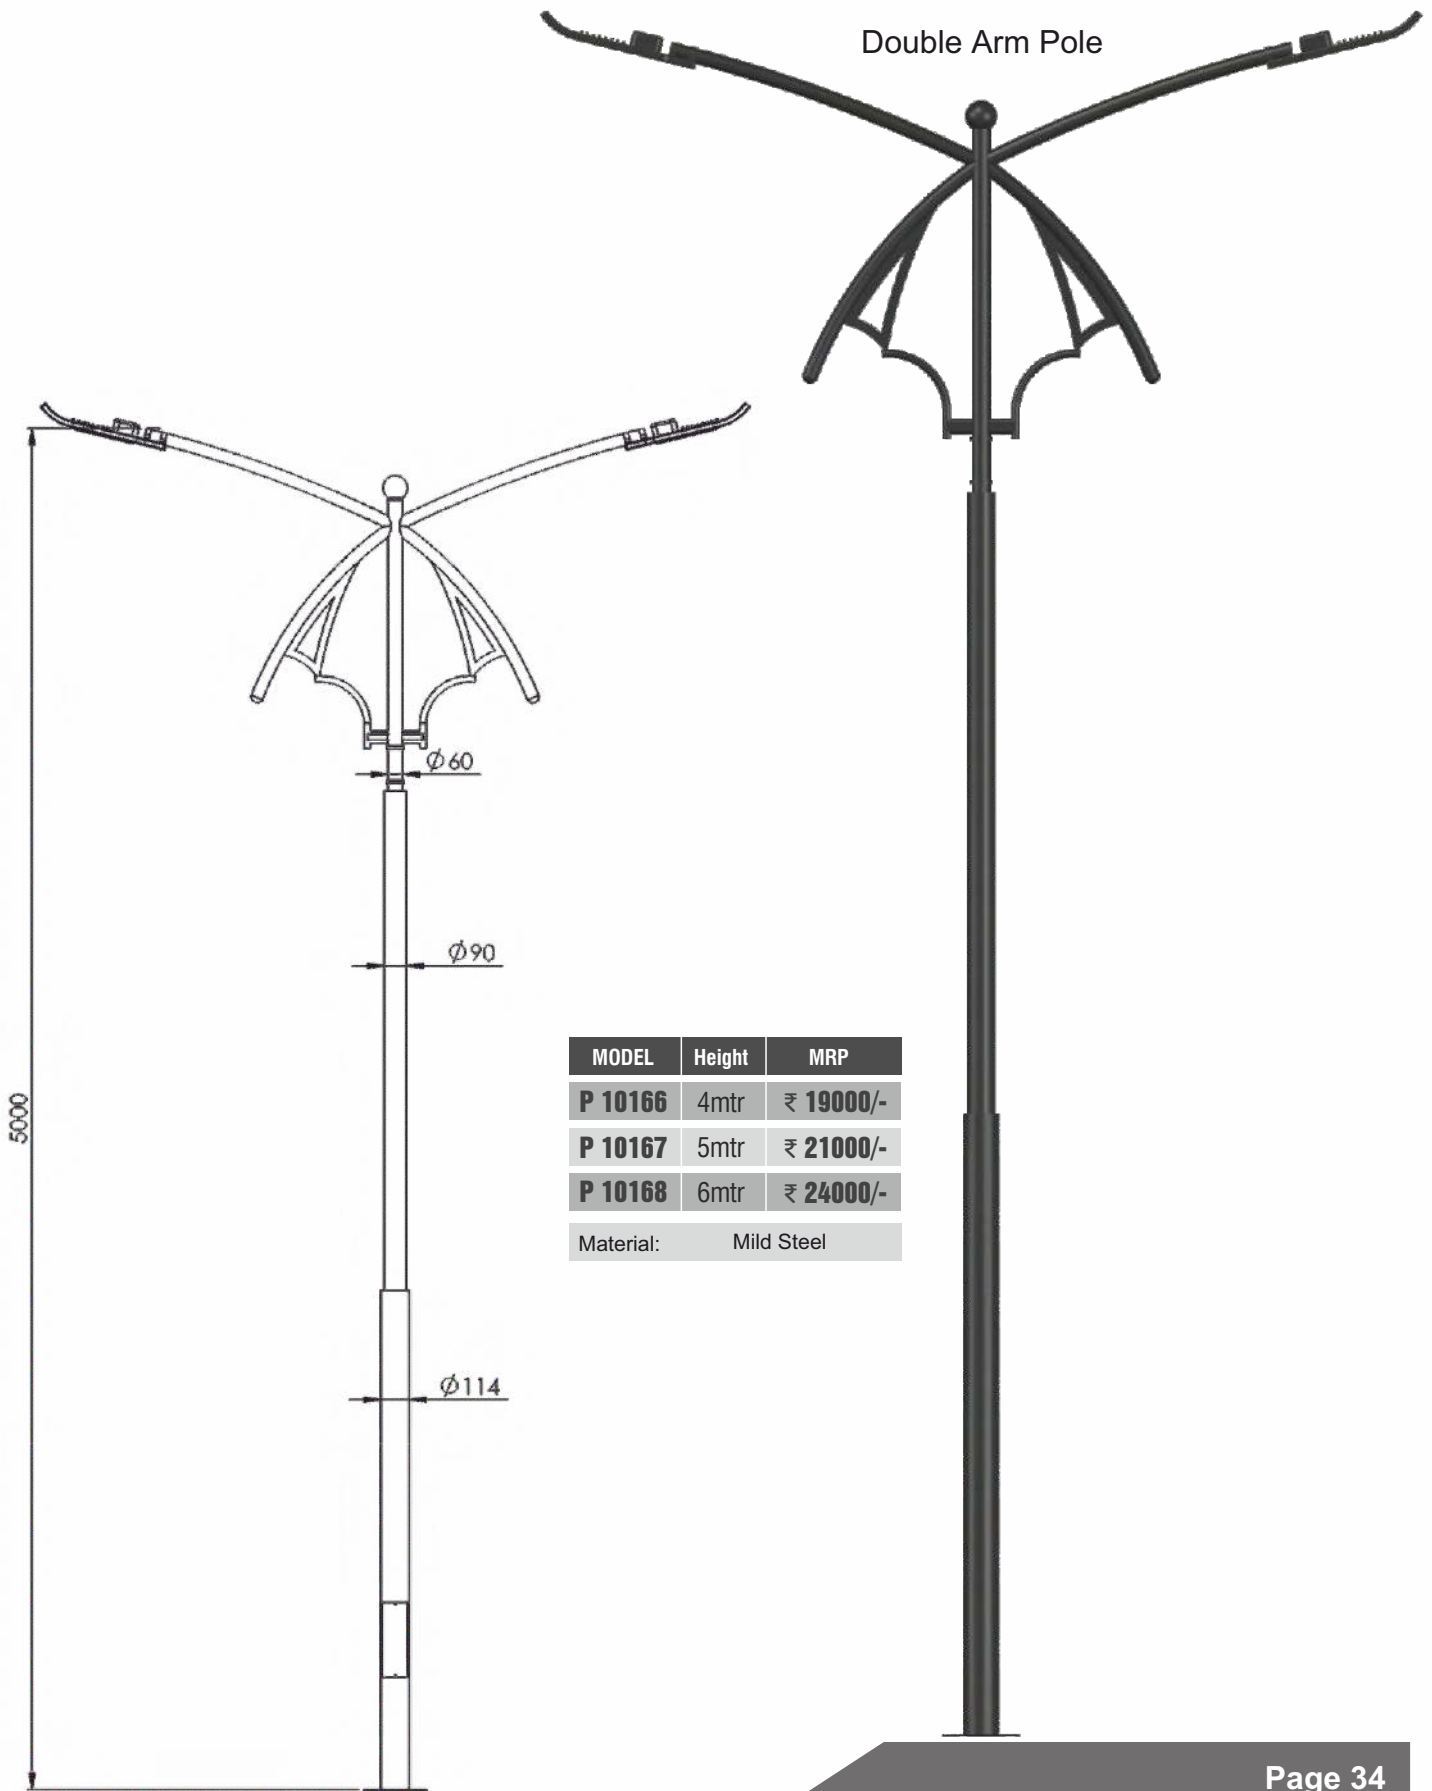

Material: Mild Steel

Decorative Head

Model : P 20280

Dimension: D f 450 / H f 340 / PD f 38

B-22 / 30w / 60w

M.R.P: 4600 / 8000 / 9500

P 20281

D f 600 / H 500 / PD f 38mm

VueeRay Pole Light

Astre Pole Light

MODEL	Height	MRP
P 10121	4mtr	₹ 14000/-
P 10122	5mtr	₹ 17500/-
P 10123	6mtr	₹ 21000/-
Material:	Mild Steel	

Zestrum Pole Light

Leyf Pole Light

Sapphire Pole Light

Radianze Pole Light

Rovasi Pole Light

Double Arm Pole

Breggo Pole Light

Double Arm Pole

MODEL	Height	MRP
P 10151	4mtr	₹ 17500/-
P 10152	5mtr	₹ 19500/-
P 10153	6mtr	₹ 22000/-

Material: Mild Steel

Sparcon Pole Light

Luzid Pole Light

Orbiss Pole Light

Double Arm Pole

MODEL	Height	MRP
P 10166	4mtr	₹ 19000/-
P 10167	5mtr	₹ 21000/-
P 10168	6mtr	₹ 24000/-

Material: Mild Steel

Splendour Pole Light

Alluria Pole Light

*Foundation set included

*LED Street light not included