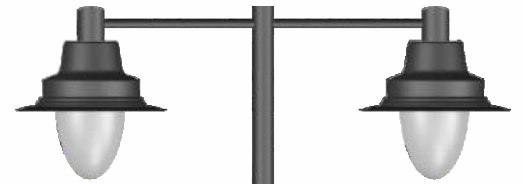

PASOLITE

POLES

May 2023

Arizona Pole Light

MODEL	Height	MRP
P 10001	5mtr	₹ 20000/-
P 10002	6mtr	₹ 22000/-
P 10003	7mtr	₹ 26000/-
Material:	Mild Steel	

Decorative Head

Model : P 20280

Dimension: D f 450 / H f 340 / PD f 38

Epsilon Pole Light

MODEL	Height	MRP
P 10191	4mtr	₹ 14000/-
P 10192	5mtr	₹ 17500/-
P 10193	6mtr	₹ 21000/-
Material:	Mild Steel	

Dazzling Pole Light

MODEL	Height	MRP
P 10196	3mtr	₹ 13500/-
P 10197	4mtr	₹ 15500/-
P 10198	5mtr	₹ 18500/-

Material: Mild Steel

Clara Pole Light

MODEL	Height	MRP
P 10201	4mtr	₹ 14000/-
P 10202	5mtr	₹ 17500/-
P 10203	6mtr	₹ 21000/-
Material:	Mild Steel	

Voilla Pole Light

Lamofy Pole Light

MODEL	Height	MRP
P 10211	4mtr	₹ 15000/-
P 10212	5mtr	₹ 16000/-
P 10213	6mtr	₹ 20000/-

Material: Mild Steel

Lukas Pole Light

Tronics Pole Light

Double Arm Pole

MODEL	Height	MRP
P 10221	4mtr	₹ 18000/-
P 10222	5mtr	₹ 20000/-
P 10223	6mtr	₹ 23000/-
Material:		Mild Steel

Decorative Head

Model : P 20280