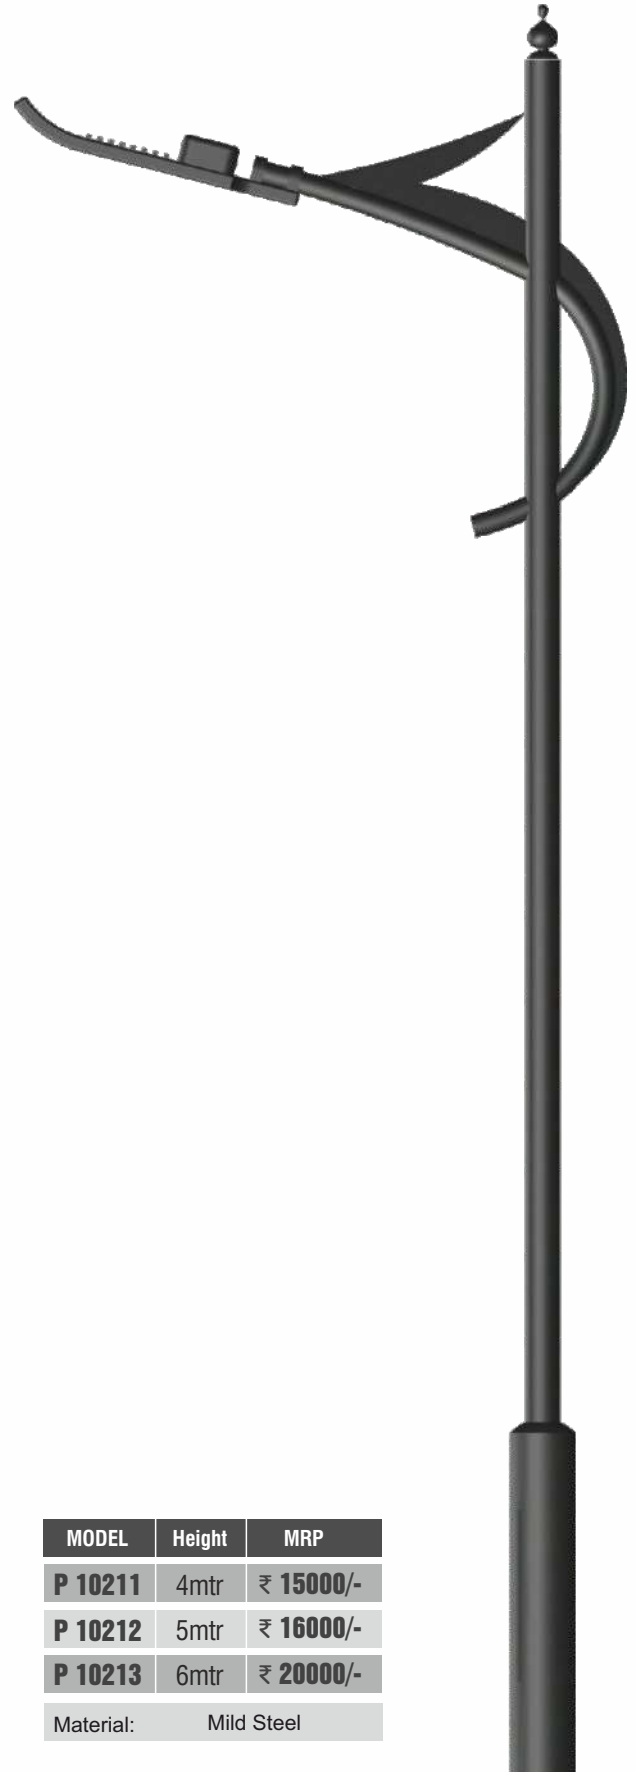

PASOLITE

POLES

May 2023

Arizona Pole Light

MODEL	Height	MRP
P 10001	5mtr	₹ 20000/-
P 10002	6mtr	₹ 22000/-
P 10003	7mtr	₹ 26000/-
Material:	Mild Steel	

Decorative Head

Model : P 20280

Dimension: D f 450 / H f 340 / PD f 38

Epsilon Pole Light

MODEL	Height	MRP
P 10191	4mtr	₹ 14000/-
P 10192	5mtr	₹ 17500/-
P 10193	6mtr	₹ 21000/-
Material:	Mild Steel	

Dazzling Pole Light

MODEL	Height	MRP
P 10196	3mtr	₹ 13500/-
P 10197	4mtr	₹ 15500/-
P 10198	5mtr	₹ 18500/-

Material: Mild Steel

Clara Pole Light

MODEL	Height	MRP
P 10201	4mtr	₹ 14000/-
P 10202	5mtr	₹ 17500/-
P 10203	6mtr	₹ 21000/-
Material:	Mild Steel	

Voilla Pole Light

Lamofy Pole Light

MODEL	Height	MRP
P 10211	4mtr	₹ 15000/-
P 10212	5mtr	₹ 16000/-
P 10213	6mtr	₹ 20000/-

Material: Mild Steel

Lukas Pole Light

Tronics Pole Light

Double Arm Pole

MODEL	Height	MRP
P 10221	4mtr	₹ 18000/-
P 10222	5mtr	₹ 20000/-
P 10223	6mtr	₹ 23000/-
Material:		Mild Steel

Decorative Head

Model : P 20280