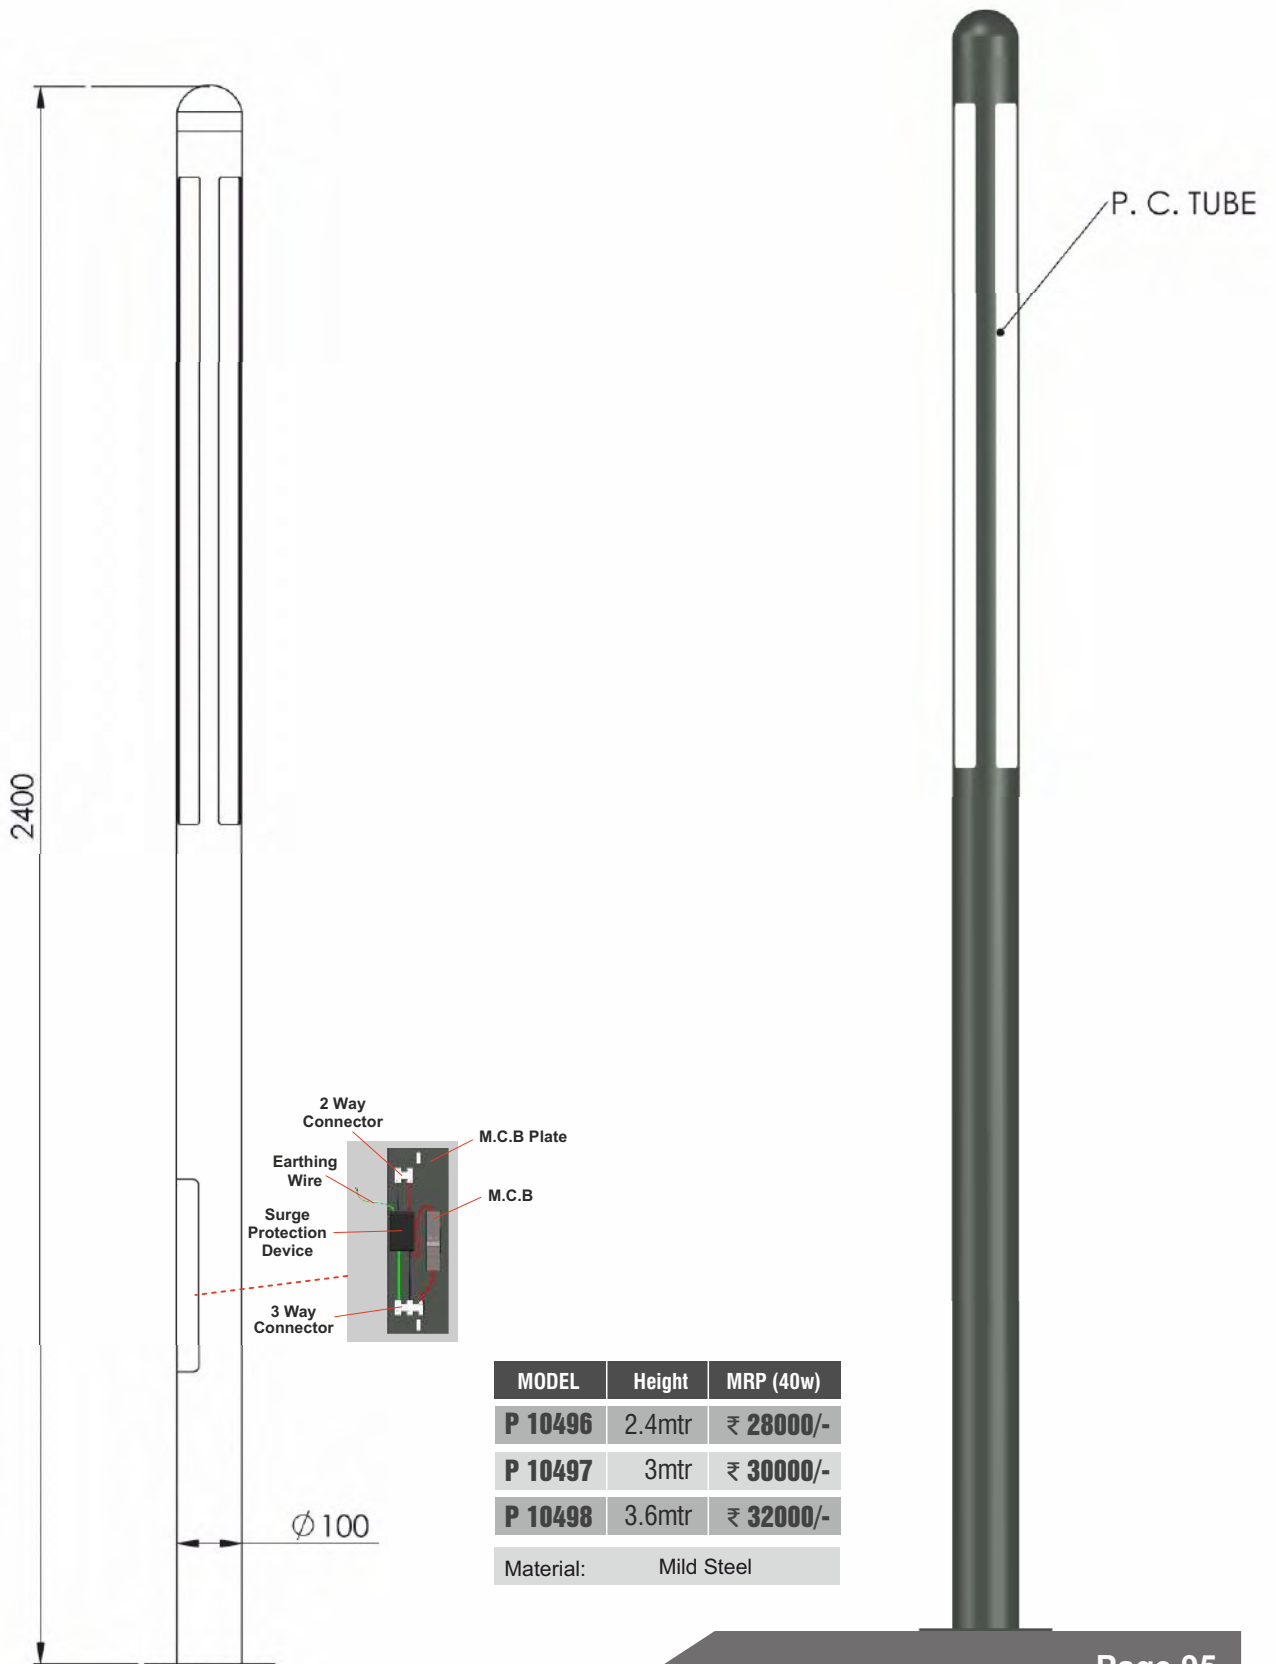

Zaurak Pole Light

LED
Module

MODEL	Height	30w	MRP	60w
P 10466	3.6mtr	₹ 34000/-		₹ 37000/-
P 10467	4.5mtr	₹ 40000/-		₹ 43000/-
Material:		Mild Steel		

Archam Pole Light

MODEL	Height	30w	MRP	60w
P 10471	3mtr	₹ 18000/-		₹ 21000/-
P 10472	3.6mtr	₹ 20000/-		₹ 23000/-
P 10473	4.5mtr	₹ 24000/-		₹ 27000/-

Material: Mild Steel

Crusa Pole Light

MODEL	Height	30w	MRP	60w
P 10476	3mtr	₹ 18000/-		₹ 21000/-
P 10477	3.6mtr	₹ 20000/-		₹ 23000/-
P 10478	4.5mtr	₹ 24000/-		₹ 27000/-

Material: Mild Steel

*Foundation set included

Hedra Pole Lights

A		
MODEL	Height	MRP (40w)
P 10481	2.4mtr	₹ 38000/-
P 10482	3mtr	₹ 40000/-
P 10483	3.6mtr	₹ 44000/-

B		
MODEL	Height	MRP (40w)
P 10486	2.4mtr	₹ 38000/-
P 10487	3mtr	₹ 40000/-
P 10488	3.6mtr	₹ 44000/-
Material:		Mild Steel

Tronic Pole Lights

Cronom Pole Lights

MODEL	Height	MRP (40w)
P 10496	2.4mtr	₹ 28000/-
P 10497	3mtr	₹ 30000/-
P 10498	3.6mtr	₹ 32000/-
Material:	Mild Steel	

Resple Pole Lights

MODEL	Height	MRP (40w)
P 10501	4mtr	₹ 44000/-
P 10502	5mtr	₹ 46000/-
Material:	Mild Steel	