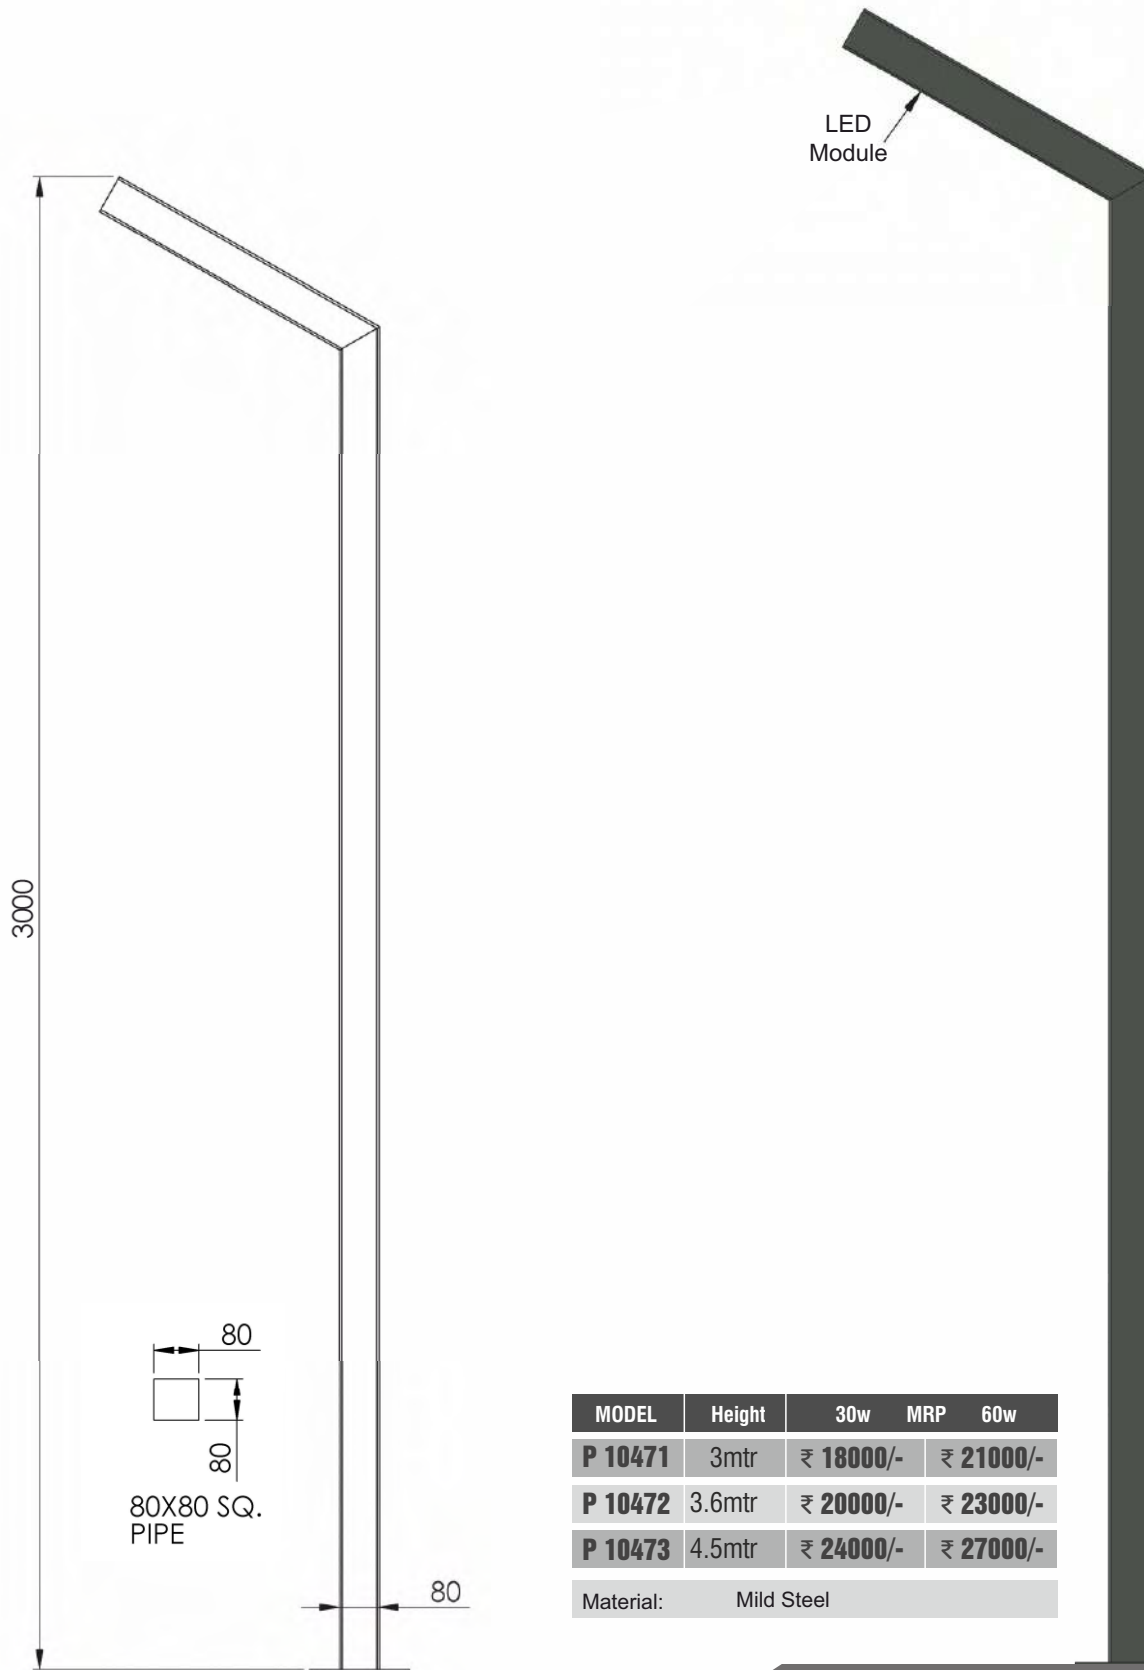

Gleamer Pole Light

*Foundation set included

*LED Street light not included

Parlaq Pole Light

MODEL	Height	MRP
P 10451	4mtr	₹ 59500/-
P 10452	5mtr	₹ 66500/-
P 10453	6mtr	₹ 69500/-

Material: Mild Steel

Ziofy Pole Light

MODEL	Height	MRP
P 10456	4mtr	₹ 40000/-
P 10457	5mtr	₹ 42000/-
P 10458	6mtr	₹ 44000/-

Material: Mild Steel

Aludra Pole Light

MODEL	Height	30w	MRP	60w
P 10461	3mtr	₹ 24000/-		₹ 27000/-
P 10462	3.6mtr	₹ 28000/-		₹ 31000/-
P 10463	4.5mtr	₹ 34000/-		₹ 37000/-
Material:		Mild Steel		

Zaurak Pole Light

LED
Module

MODEL	Height	30w	MRP	60w
P 10466	3.6mtr	₹ 34000/-		₹ 37000/-
P 10467	4.5mtr	₹ 40000/-		₹ 43000/-
Material:		Mild Steel		

Archam Pole Light

MODEL	Height	30w	MRP	60w
P 10471	3mtr	₹ 18000/-		₹ 21000/-
P 10472	3.6mtr	₹ 20000/-		₹ 23000/-
P 10473	4.5mtr	₹ 24000/-		₹ 27000/-

Hedra Pole Lights

A		
MODEL	Height	MRP (40w)
P 10481	2.4mtr	₹ 38000/-
P 10482	3mtr	₹ 40000/-
P 10483	3.6mtr	₹ 44000/-

B		
MODEL	Height	MRP (40w)
P 10486	2.4mtr	₹ 38000/-
P 10487	3mtr	₹ 40000/-
P 10488	3.6mtr	₹ 44000/-
Material:		Mild Steel