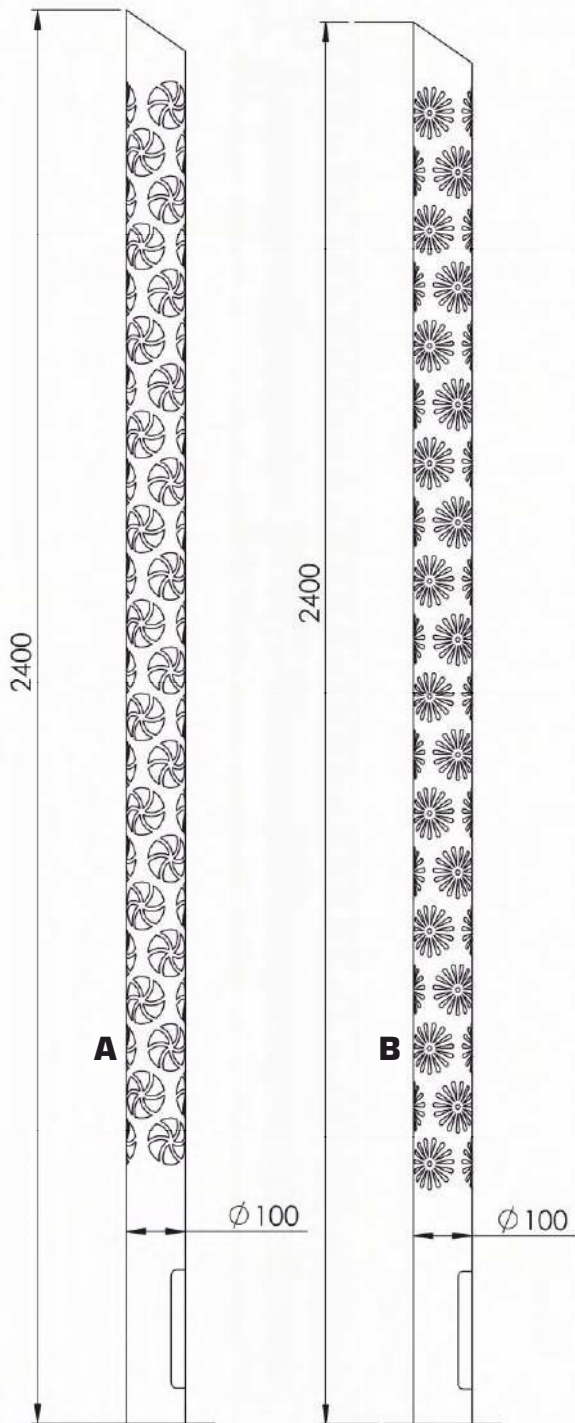

Decorative Head

Model : P 20280
 Dimension: D f 450 / H f 340 / PD f 38
 B-22 / 30w / 60w
 M.R.P: 4600 / 8000 / 9500

P 20281
 D f 600 / H 500 / PD f 38mm
 B-22 / 70w / 100w
 8500 / 14,000 / 18000

Finish: Alluminum + Acrylic
 Body Colour : Black / Grey

Zaurak Pole Light

LED
Module

MODEL	Height	30w	MRP	60w
P 10466	3.6mtr	₹ 34000/-		₹ 37000/-
P 10467	4.5mtr	₹ 40000/-		₹ 43000/-
Material:		Mild Steel		

Archam Pole Light

MODEL	Height	30w	MRP	60w
P 10471	3mtr	₹ 18000/-		₹ 21000/-
P 10472	3.6mtr	₹ 20000/-		₹ 23000/-
P 10473	4.5mtr	₹ 24000/-		₹ 27000/-

Material: Mild Steel

Crusa Pole Light

MODEL	Height	30w	MRP	60w
P 10476	3mtr	₹ 18000/-		₹ 21000/-
P 10477	3.6mtr	₹ 20000/-		₹ 23000/-
P 10478	4.5mtr	₹ 24000/-		₹ 27000/-

Material: Mild Steel

*Foundation set included

Hedra Pole Lights

A		
MODEL	Height	MRP (40w)
P 10481	2.4mtr	₹ 38000/-
P 10482	3mtr	₹ 40000/-
P 10483	3.6mtr	₹ 44000/-

B		
MODEL	Height	MRP (40w)
P 10486	2.4mtr	₹ 38000/-
P 10487	3mtr	₹ 40000/-
P 10488	3.6mtr	₹ 44000/-
Material:		Mild Steel