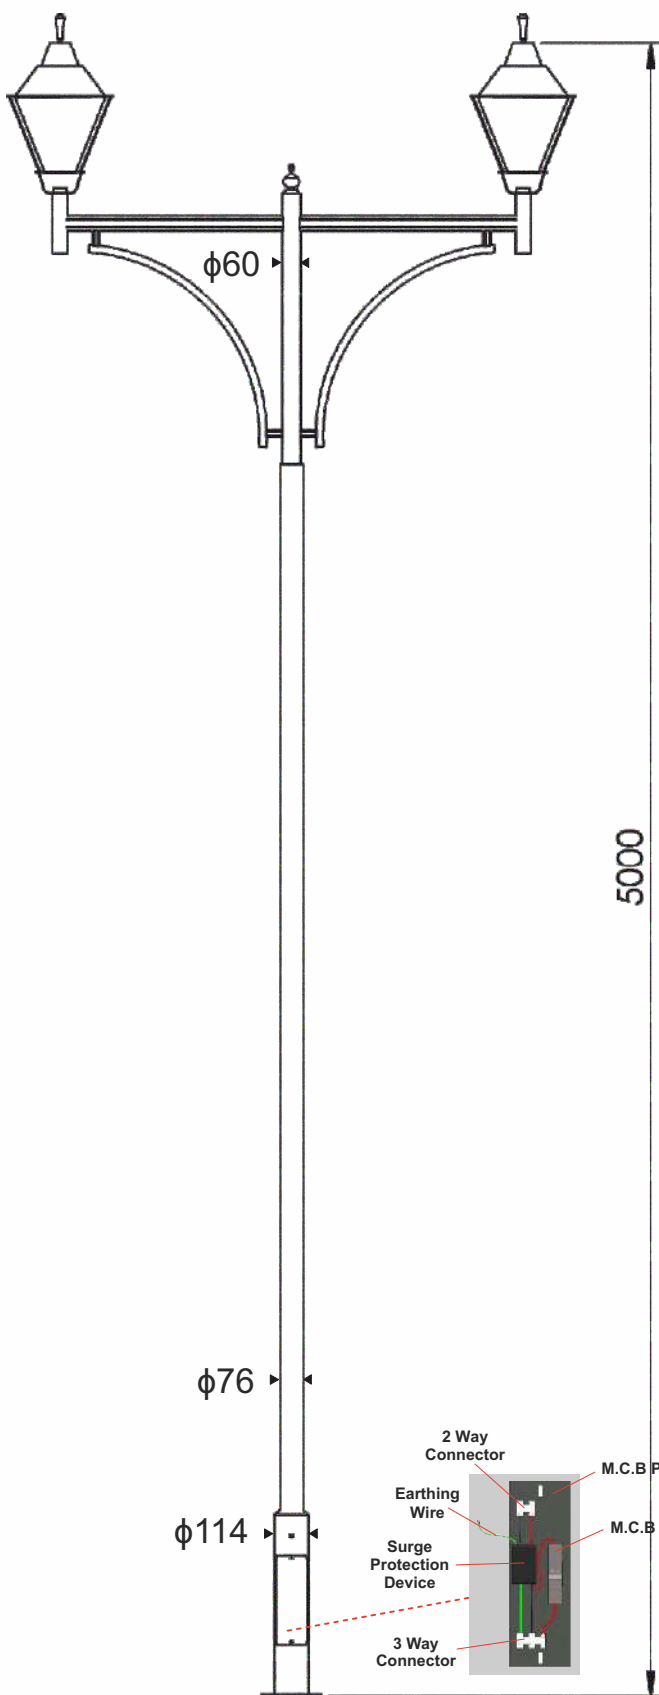

*Foundation set included

*Luminaries not included

Castor Pole Light

MODEL	Height	MRP
P 10296	4mtr	₹ 22000/-
P 10297	5mtr	₹ 24000/-
P 10298	6mtr	₹ 30000/-

Material: Mild Steel

Scorpius Pole Light

MODEL	Height	MRP
P 10301	4mtr	₹ 22000/-
P 10302	5mtr	₹ 24000/-
P 10303	6mtr	₹ 30000/-
Material:		Mild Steel

Stellan Pole Light

MODEL	Height	MRP
P 10306	4mtr	₹ 24000/-
P 10307	5mtr	₹ 26000/-
P 10308	6mtr	₹ 32000/-
Material:		Mild Steel

Decorative Head

Model : P 20280
 Dimension: D f 450 / H f 340 / PD f 38
 B-22 / 30w / 60w
 M.R.P: 4600 / 8000 / 9500

Model : P 20281
 Dimension: D f 600 / H 500 / PD f 38mm
 B-22 / 70w / 100w
 8500 / 14000 / 18000

Finish: Alluminum + Acrylic
 Body Colour : Black / Grey

Zenith Pole Light

Rovasi Pole Light

MODEL	Height	MRP
P 10316	5mtr	₹ 26000/-
P 10317	6mtr	₹ 28000/-
P 10318	7mtr	₹ 32000/-
Material:		Mild Steel

Decorative Head

Model :	P 20280	P 20281
Dimension: D f	450 / H f 340 / PD f 38	D f 600 / H 500 / PD f 38mm
	B-22 / 30w / 60w	B-22 / 70w / 100w
M.R.P:	4600 / 8000 / 9500	8500 / 14000 / 18000
Finish:	Alluminum + Acrylic	
Body Colour :	Black / Grey	