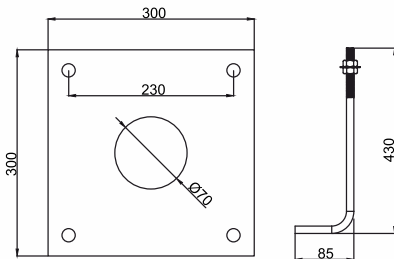

FOR 300X300 MM BASE PLATE

FOUNDATION TEMPLATE M16 J-BOLT

FOUNDATION DETAILS (DEPTH AND REINFORCEMENT TO BE DECIDED BASED ON SITE SOIL CONDITIONS).

NOTES:-

1. Only Foundation bolts and template are in our scope of supply .
2. Dimension 150 mm marked * is the minimum dimension required , to be increased depending upon the water stagnation level at the site .
3. Standard for poles upto 4.6 Meters (200x200mm Base Plate)
Standard for poles Above 4.6 Meters And Upto 7 Meters (250x250mm Base Plate)
Standard for poles Above 7 Meters (300x300mm Base Plate)
4. Poles can be **GALVANIZED** at an additional cost.

All dimensions are in mm