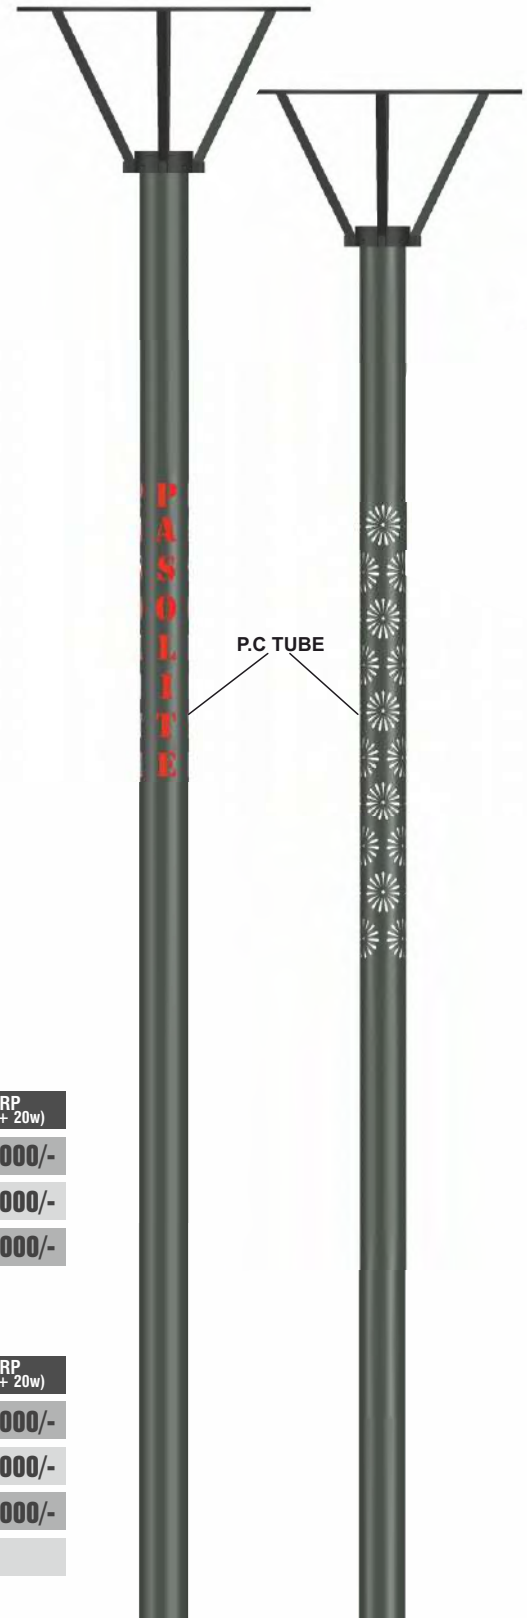

Material: Mild Steel

Crusa Pole Light

MODEL	Height	30w	MRP	60w
P 10476	3mtr	₹ 18000/-		₹ 21000/-
P 10477	3.6mtr	₹ 20000/-		₹ 23000/-
P 10478	4.5mtr	₹ 24000/-		₹ 27000/-

Material: Mild Steel

*Foundation set included

Hedra Pole Lights

A		
MODEL	Height	MRP (40w)
P 10481	2.4mtr	₹ 38000/-
P 10482	3mtr	₹ 40000/-
P 10483	3.6mtr	₹ 44000/-

B		
MODEL	Height	MRP (40w)
P 10486	2.4mtr	₹ 38000/-
P 10487	3mtr	₹ 40000/-
P 10488	3.6mtr	₹ 44000/-
Material:		Mild Steel

Tronic Pole Lights

Cronom Pole Lights

MODEL	Height	MRP (40w)
P 10496	2.4mtr	₹ 28000/-
P 10497	3mtr	₹ 30000/-
P 10498	3.6mtr	₹ 32000/-
Material:	Mild Steel	

Resple Pole Lights

MODEL	Height	MRP (40w)
P 10501	4mtr	₹ 44000/-
P 10502	5mtr	₹ 46000/-
Material:	Mild Steel	

Enif Pole Light

MODEL	Height	MRP (50w)
P 10506	3mtr	₹ 36000/-
P 10507	3.6mtr	₹ 38000/-
P 10508	4.5mtr	₹ 42000/-
Material:	Mild Steel	

Eltom Pole Lights

A		
MODEL	Height	MRP (50w + 20w)
P 10511	3mtr	₹ 36000/-
P 10512	3.6mtr	₹ 38000/-
P 10513	4.5mtr	₹ 42000/-