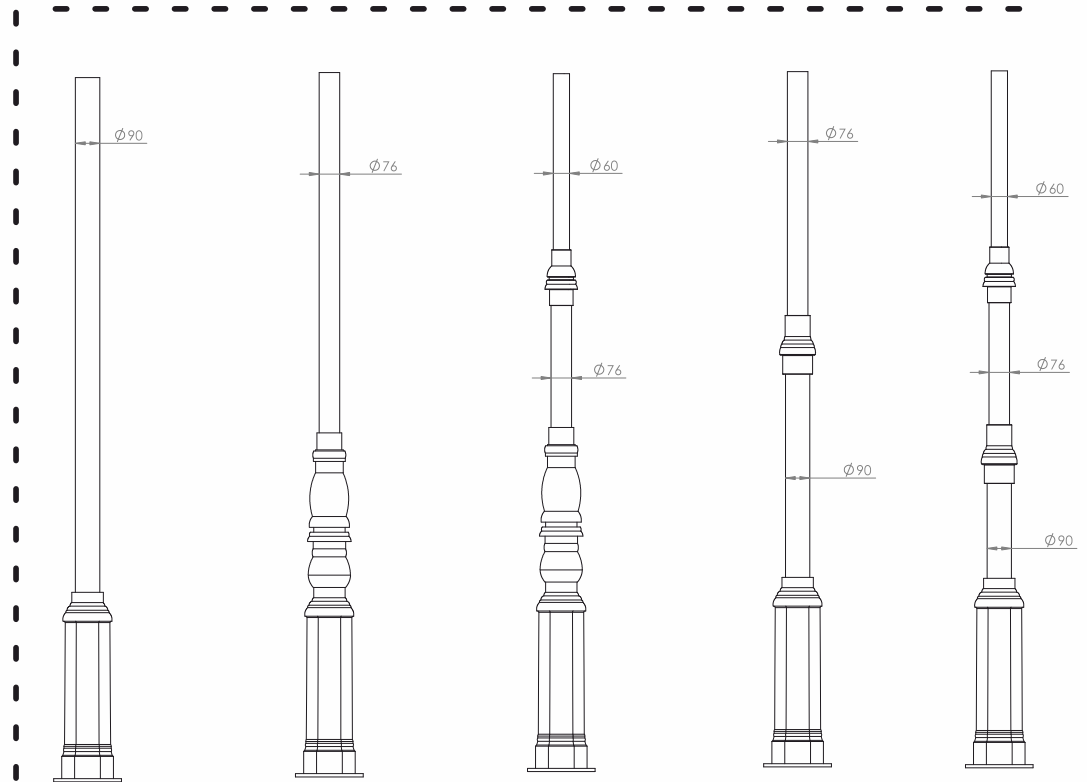

MODEL	MRP
P 10926	₹ 1200/-
Material : Cast Iron