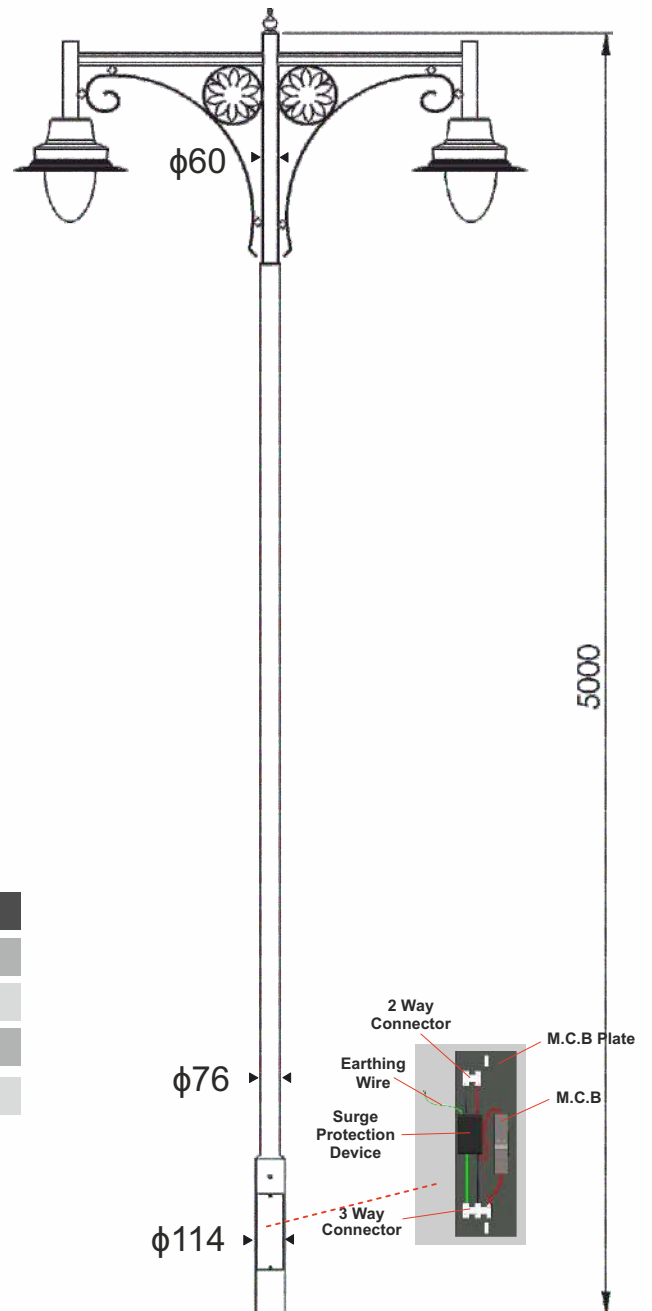

*Foundation set included

*Luminaries not included

Castor Pole Light

MODEL	Height	MRP
P 10296	4mtr	₹ 22000/-
P 10297	5mtr	₹ 24000/-
P 10298	6mtr	₹ 30000/-

Material: Mild Steel

Scorpius Pole Light

MODEL	Height	MRP
P 10301	4mtr	₹ 22000/-
P 10302	5mtr	₹ 24000/-
P 10303	6mtr	₹ 30000/-
Material:		Mild Steel

Stellan Pole Light

MODEL	Height	MRP
P 10306	4mtr	₹ 24000/-
P 10307	5mtr	₹ 26000/-
P 10308	6mtr	₹ 32000/-
Material:		Mild Steel

Decorative Head

Model : P 20280
 Dimension: D f 450 / H f 340 / PD f 38
 B-22 / 30w / 60w
 M.R.P: 4600 / 8000 / 9500

Model : P 20281
 Dimension: D f 600 / H 500 / PD f 38mm
 B-22 / 70w / 100w
 8500 / 14000 / 18000

Finish: Alluminum + Acrylic
 Body Colour : Black / Grey

Zenith Pole Light

Rovasi Pole Light

MODEL	Height	MRP
P 10316	5mtr	₹ 26000/-
P 10317	6mtr	₹ 28000/-
P 10318	7mtr	₹ 32000/-
Material:		Mild Steel

Decorative Head

Model :	P 20280	P 20281
Dimension: D f	450 / H f 340 / PD f 38	D f 600 / H 500 / PD f 38mm
	B-22 / 30w / 60w	B-22 / 70w / 100w
M.R.P:	4600 / 8000 / 9500	8500 / 14000 / 18000
Finish:	Alluminum + Acrylic	
Body Colour :	Black / Grey	